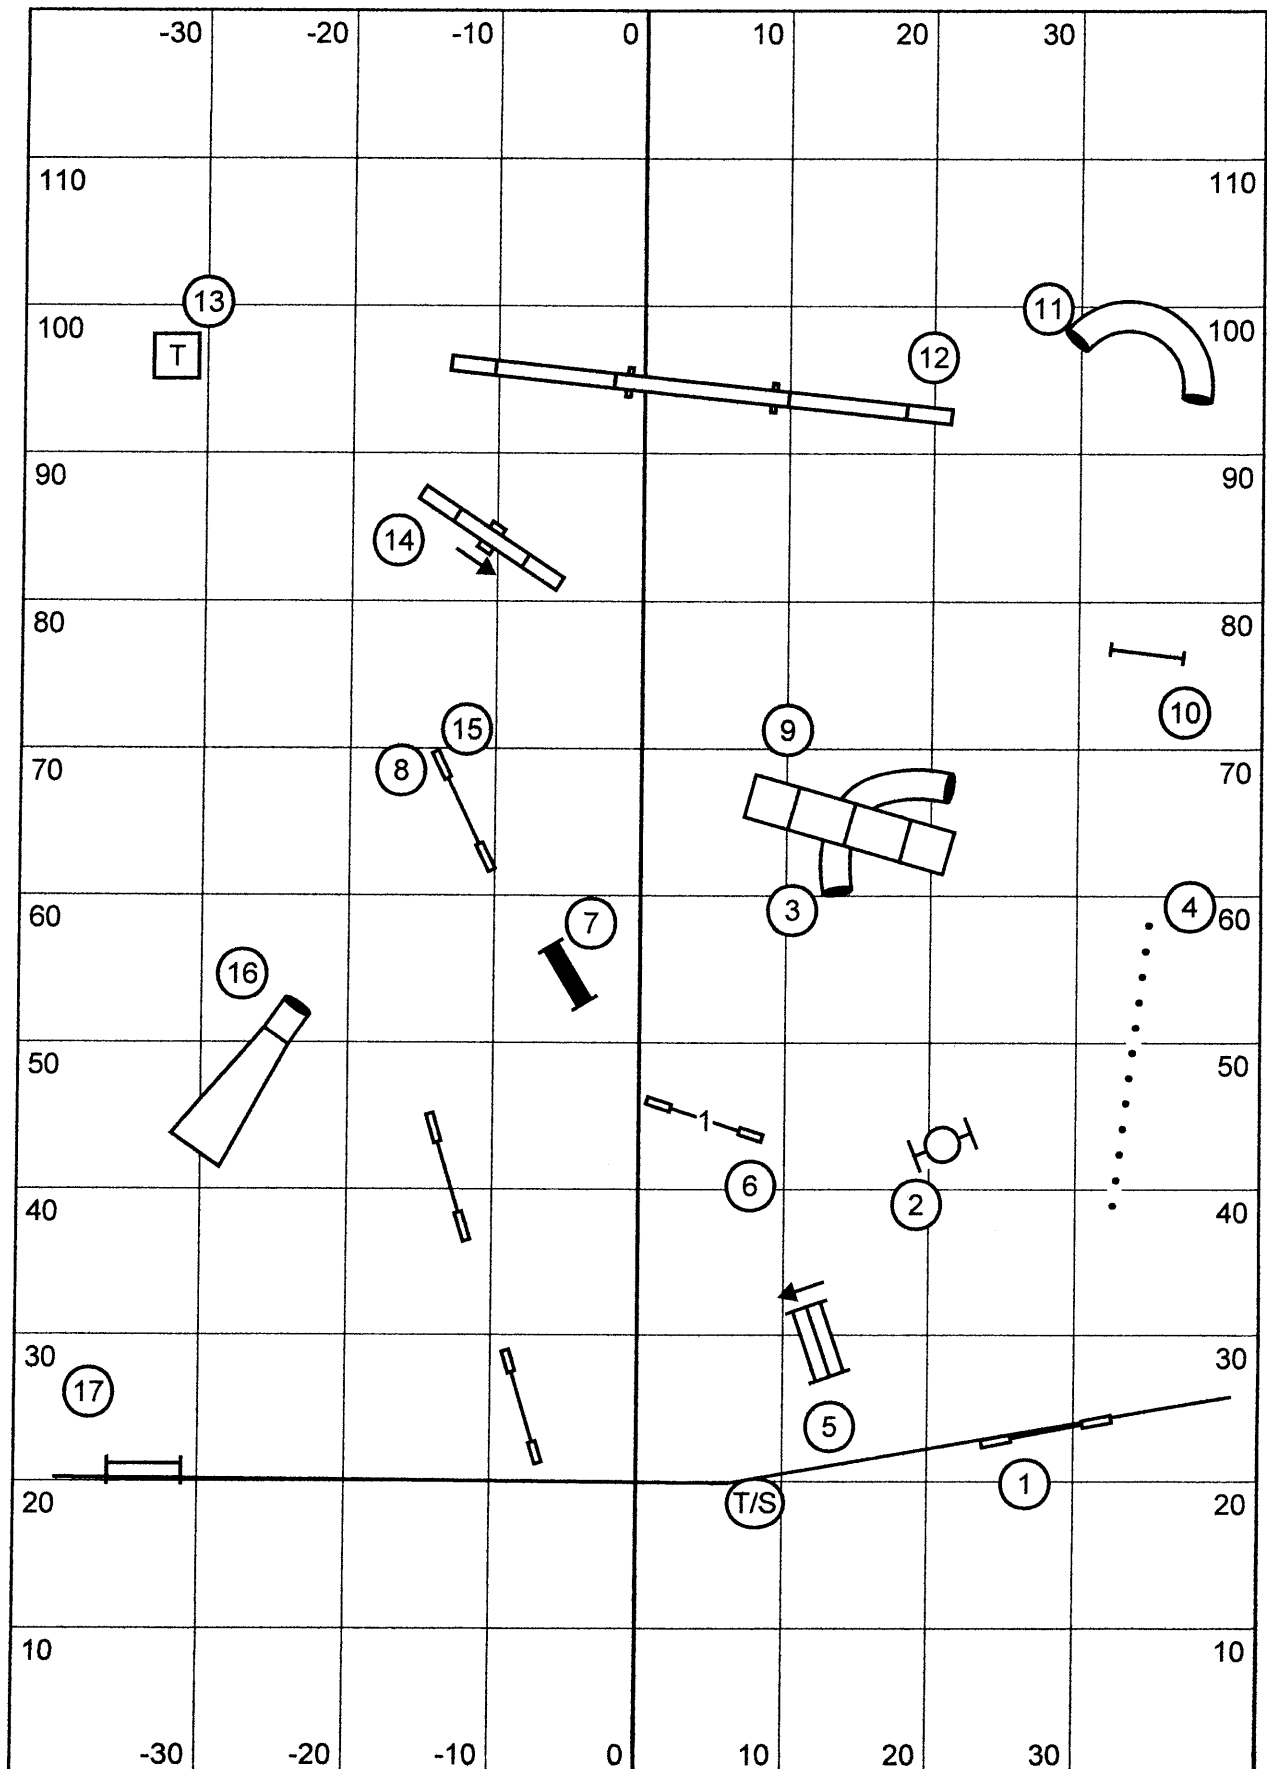

Smack Dab Agility Club
 Novice Standard
 Rachel L. Long
 Saturday May 23, 2009

Smack Dab Agility Club
 Open Standard
 Rachel L. Long
 Saturday May 23, 2009

SMACK DAB AGILITY TRIAL
 NAPERVILLE, ILLINOIS
 SATURDAY, MAY 22, 2009
 EXCELLENT STANDARD
 JUDGE: KANDY ROBINSON

Smack Dab Agility Club
 Open FAST
 Rachel L. Long
 Saturday May 23, 2009

(RS)

Bonus: 3-5-4 in that order

10b

10a

Smack Dab Agility Club
 Excellent FAST
 Rachel L. Long
 Saturday May 23, 2009