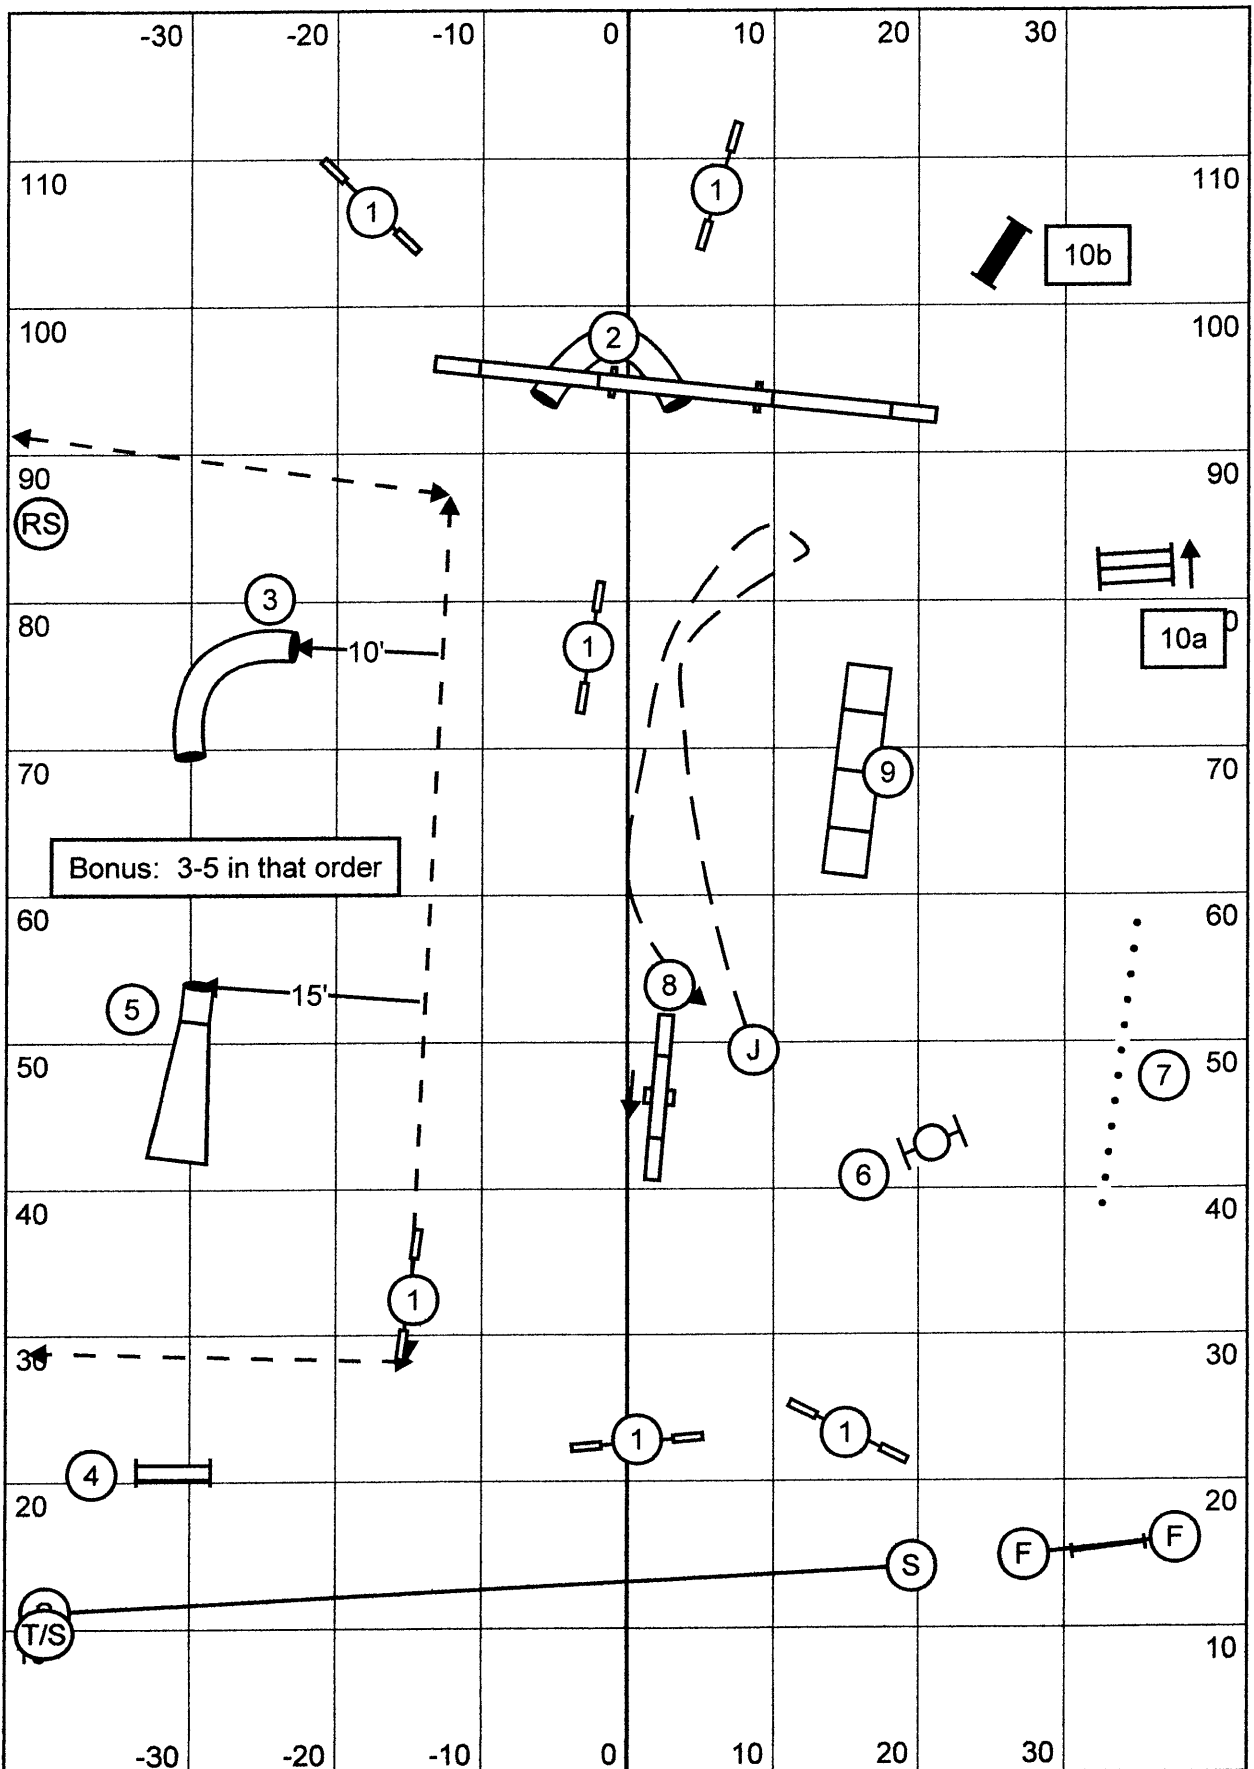

Smack Dab Agility Club
 Novice Standard
 Rachel L. Long
 Saturday May 23, 2009

Smack Dab Agility Club
 Open Standard
 Rachel L. Long
 Saturday May 23, 2009

SMACK DAB AGILITY TRIAL
 NAPERVILLE, ILLINOIS
 SATURDAY, MAY 22, 2009
 EXCELLENT STANDARD
 JUDGE: KANDY ROBINSON

Smack Dab Agility Club
 Open FAST
 Rachel L. Long
 Saturday May 23, 2009

(RS)

Bonus: 3-5-4 in that order

10b

10a

Smack Dab Agility Club
 Excellent FAST
 Rachel L. Long
 Saturday May 23, 2009