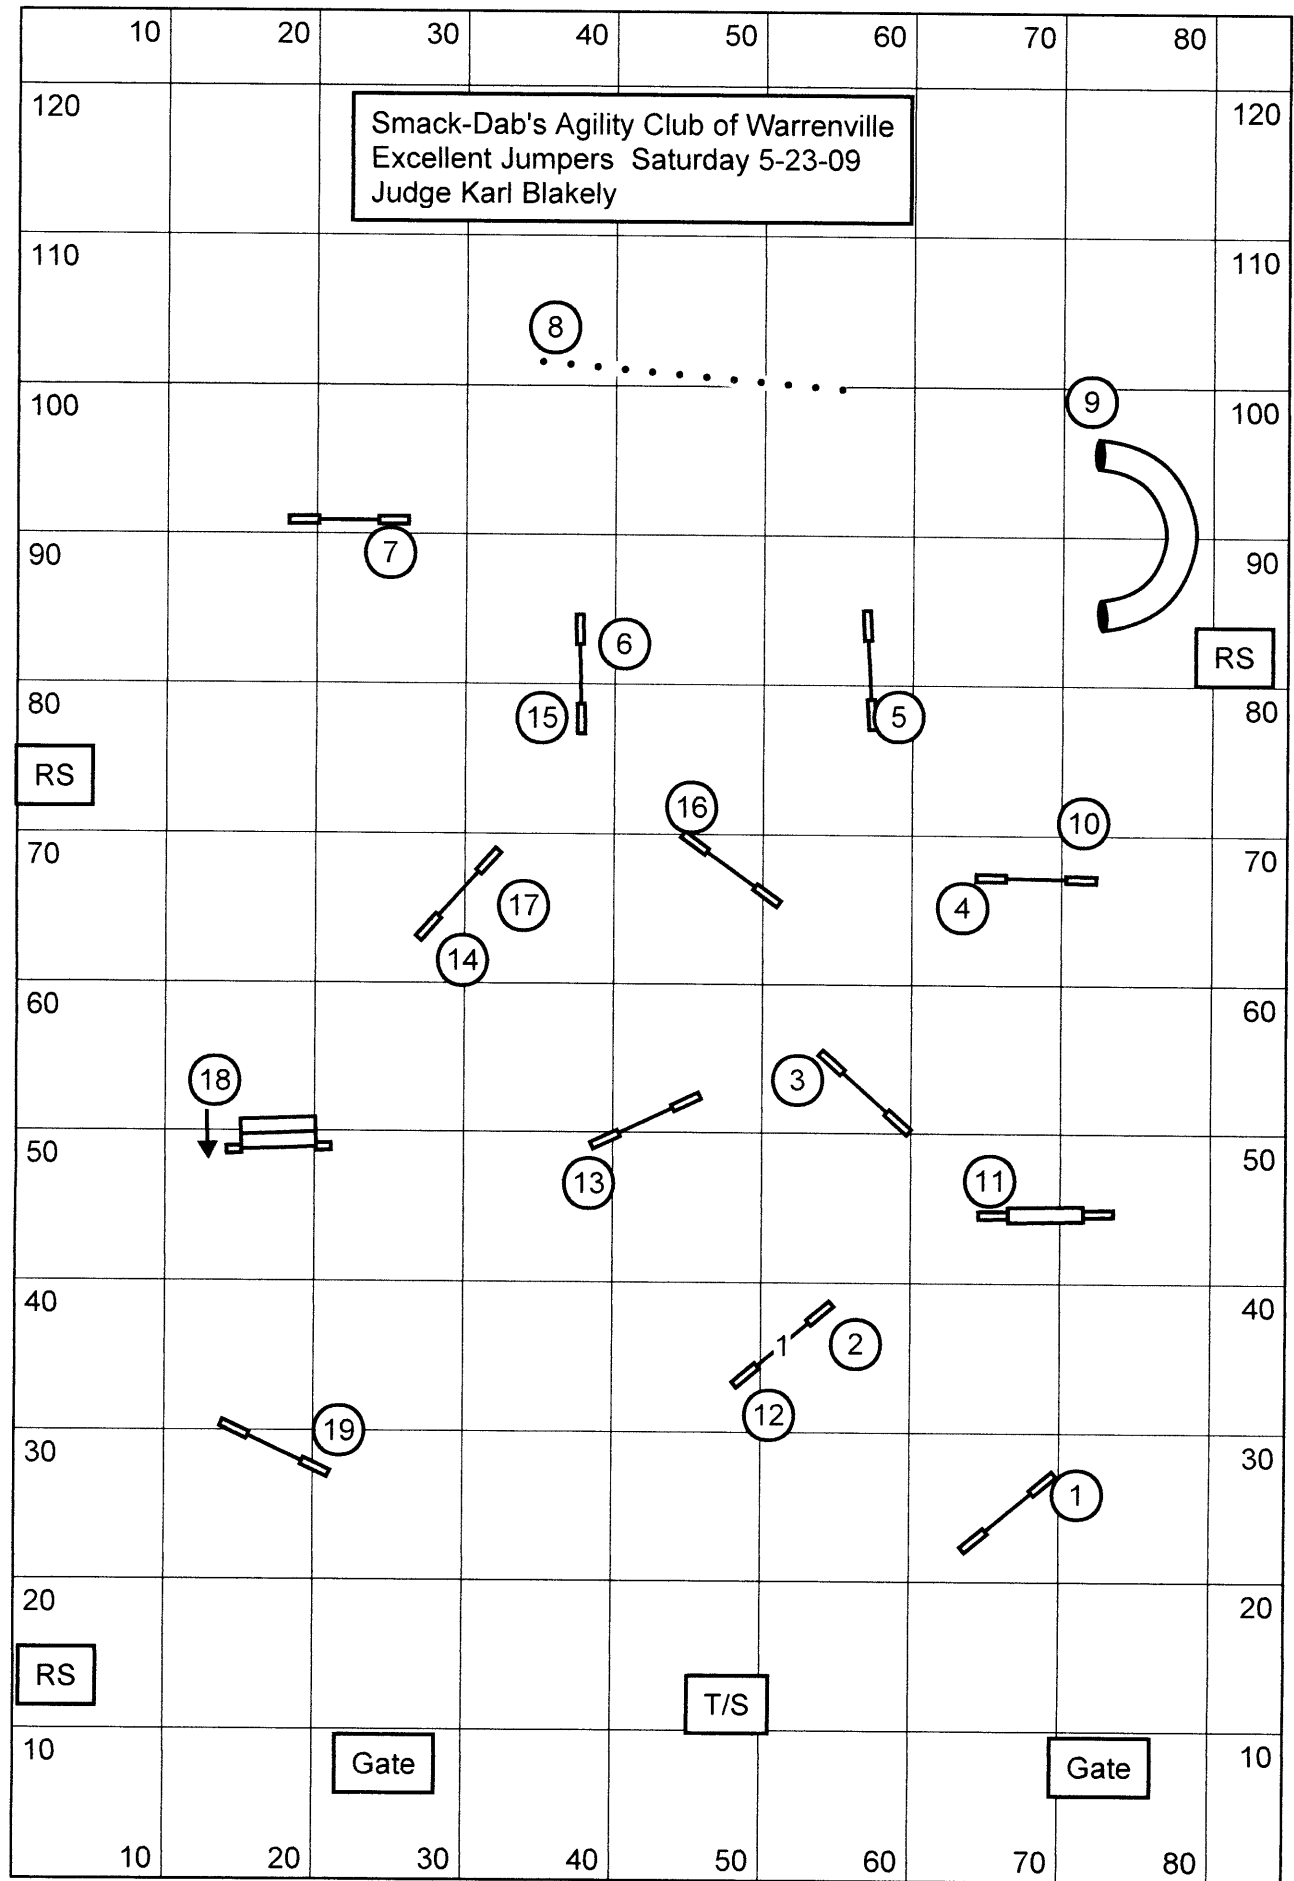

Smack Dab Agility Club
 Novice Standard
 Rachel L. Long
 Saturday May 23, 2009

Smack Dab Agility Club
 Open Standard
 Rachel L. Long
 Saturday May 23, 2009

SMACK DAB AGILITY TRIAL
 NAPERVILLE, ILLINOIS
 SATURDAY, MAY 22, 2009
 EXCELLENT STANDARD
 JUDGE: KANDY ROBINSON

Smack Dab Agility Club
 Novice JWW
 Rachel L. Long
 Saturday May 23, 2009

Smack Dab Agility Club
 Open JWW
 Rachel L. Long
 Saturday May 23, 2009

Smack Dab Agility Club
 Novicet FAST
 Rachel L. Long
 Saturday May 23, 2009

Smack Dab Agility Club
 Open FAST
 Rachel L. Long
 Saturday May 23, 2009

(RS)

Bonus: 3-5-4 in that order

10b

10a

Smack Dab Agility Club
 Excellent FAST
 Rachel L. Long
 Saturday May 23, 2009