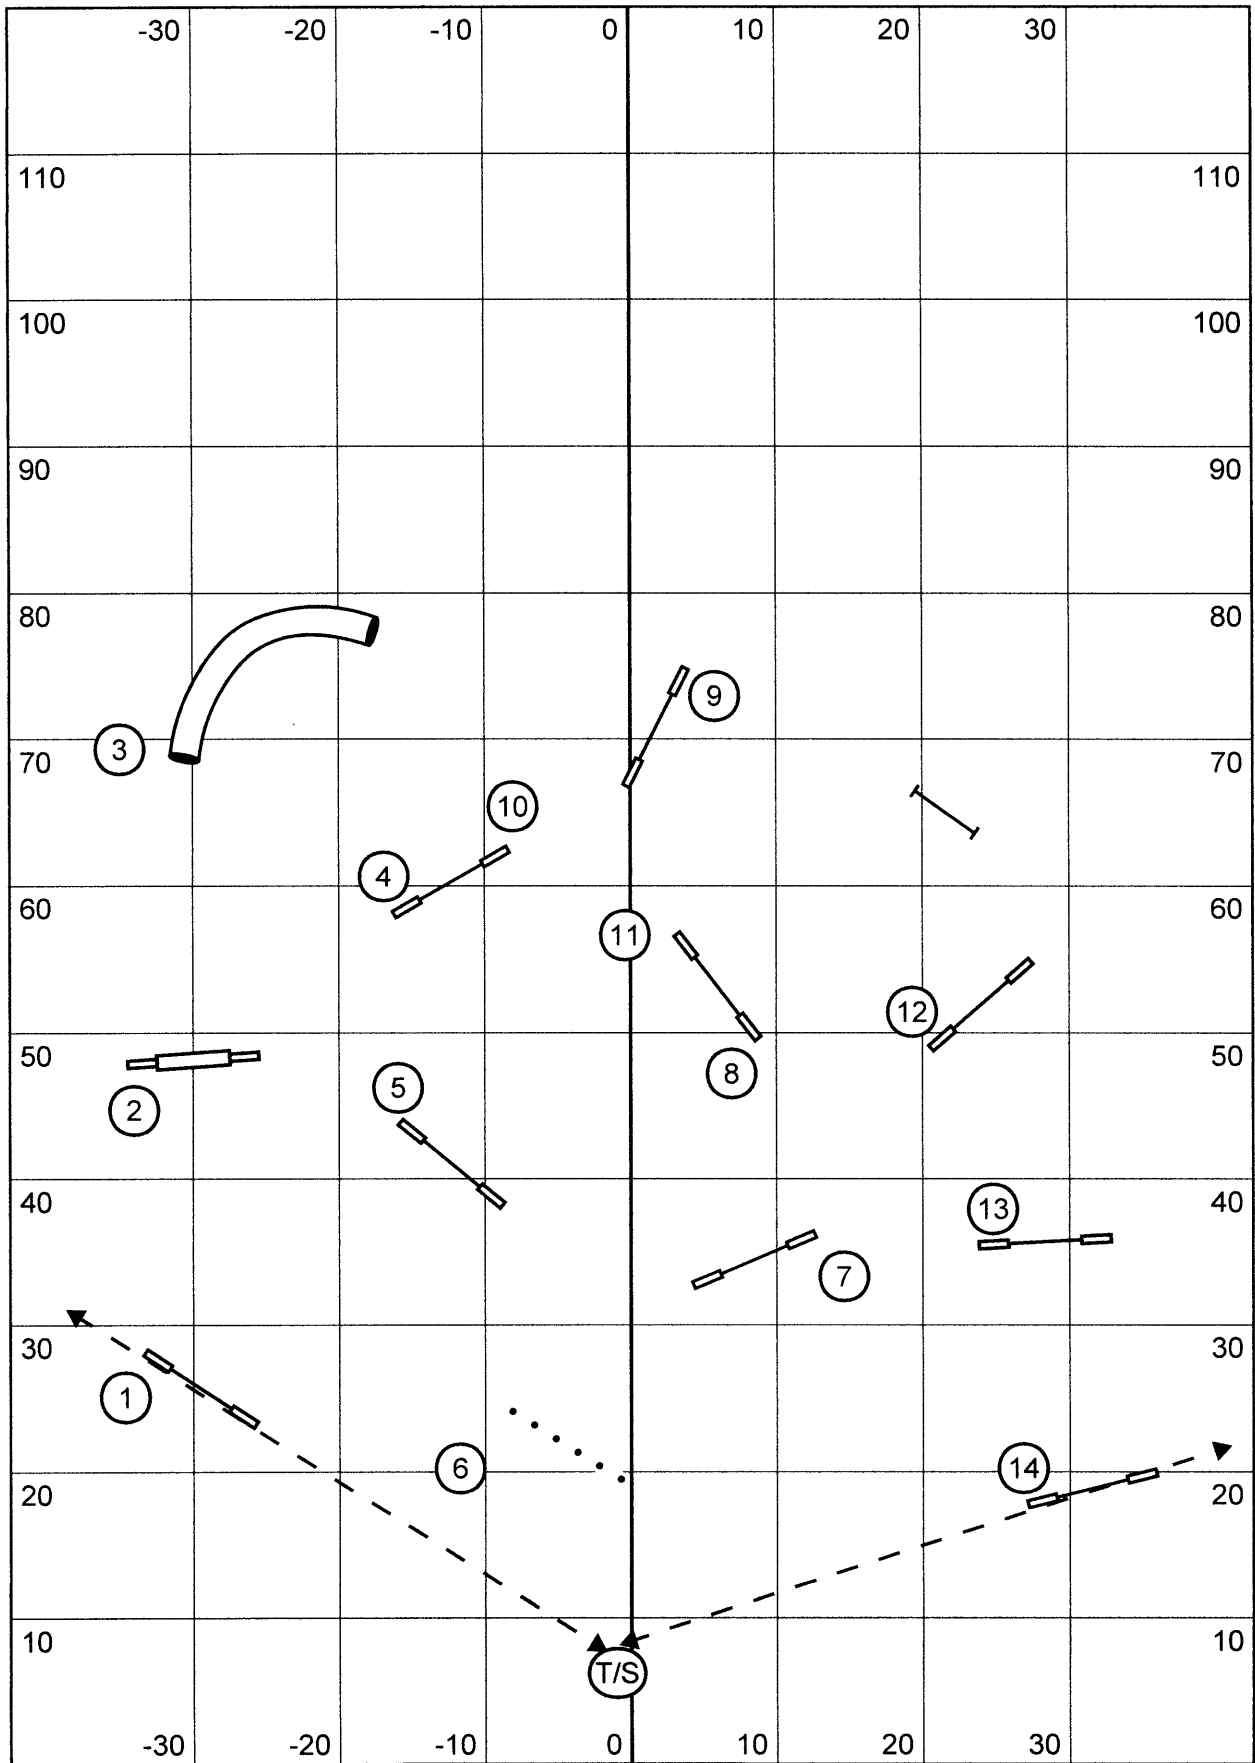

Smack Dab Agility Club
 Novice Standard
 Rachel L. Long
 Saturday May 23, 2009

Smack Dab Agility Club
 Open Standard
 Rachel L. Long
 Saturday May 23, 2009

SMACK DAB AGILITY TRIAL
 NAPERVILLE, ILLINOIS
 SATURDAY, MAY 22, 2009
 EXCELLENT STANDARD
 JUDGE: KANDY ROBINSON

Smack Dab Agility Club
 Open FAST
 Rachel L. Long
 Saturday May 23, 2009

(RS)

Bonus: 3-5-4 in that order

10b

10a

Smack Dab Agility Club
 Excellent FAST
 Rachel L. Long
 Saturday May 23, 2009