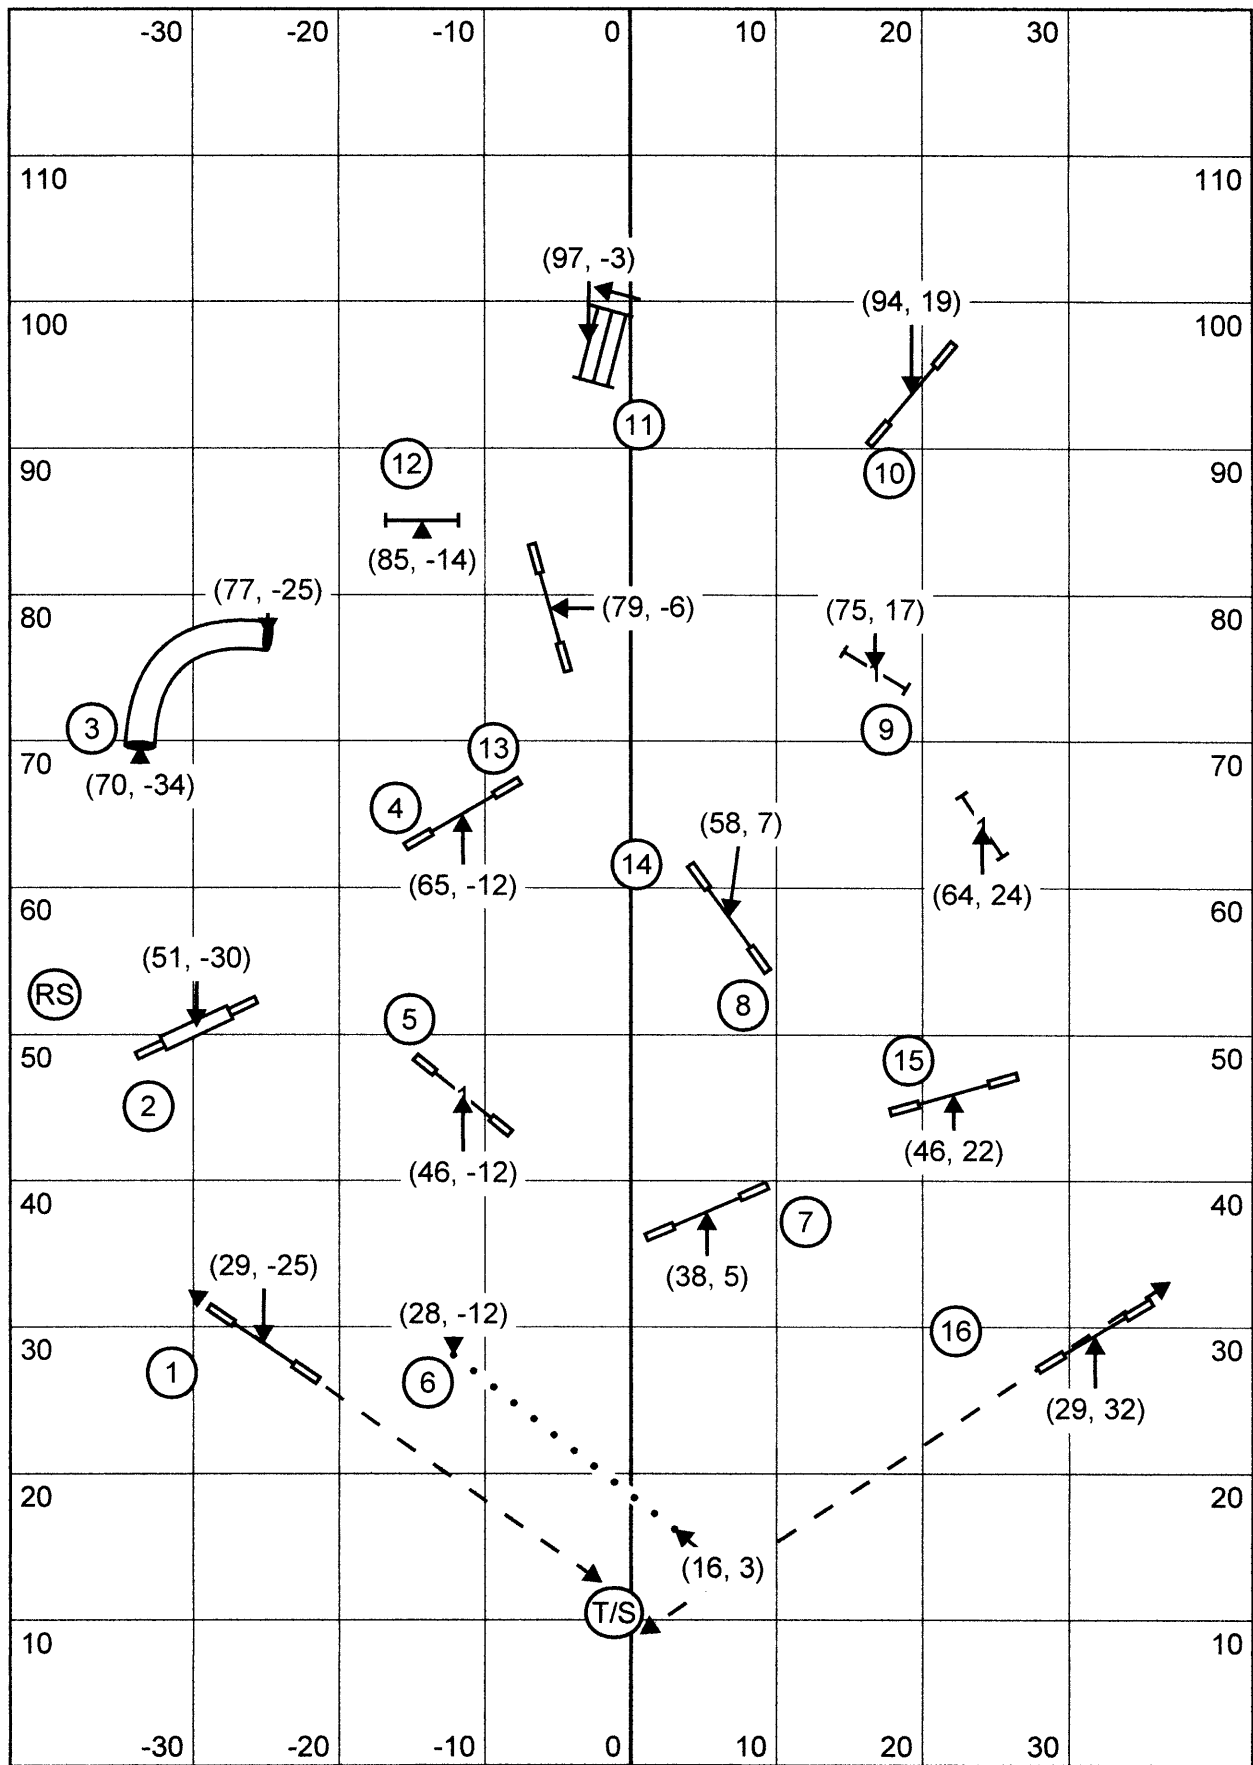

Smack Dab Agility Club
Open JWW
Rachel L. Long
Saturday May 23, 2009