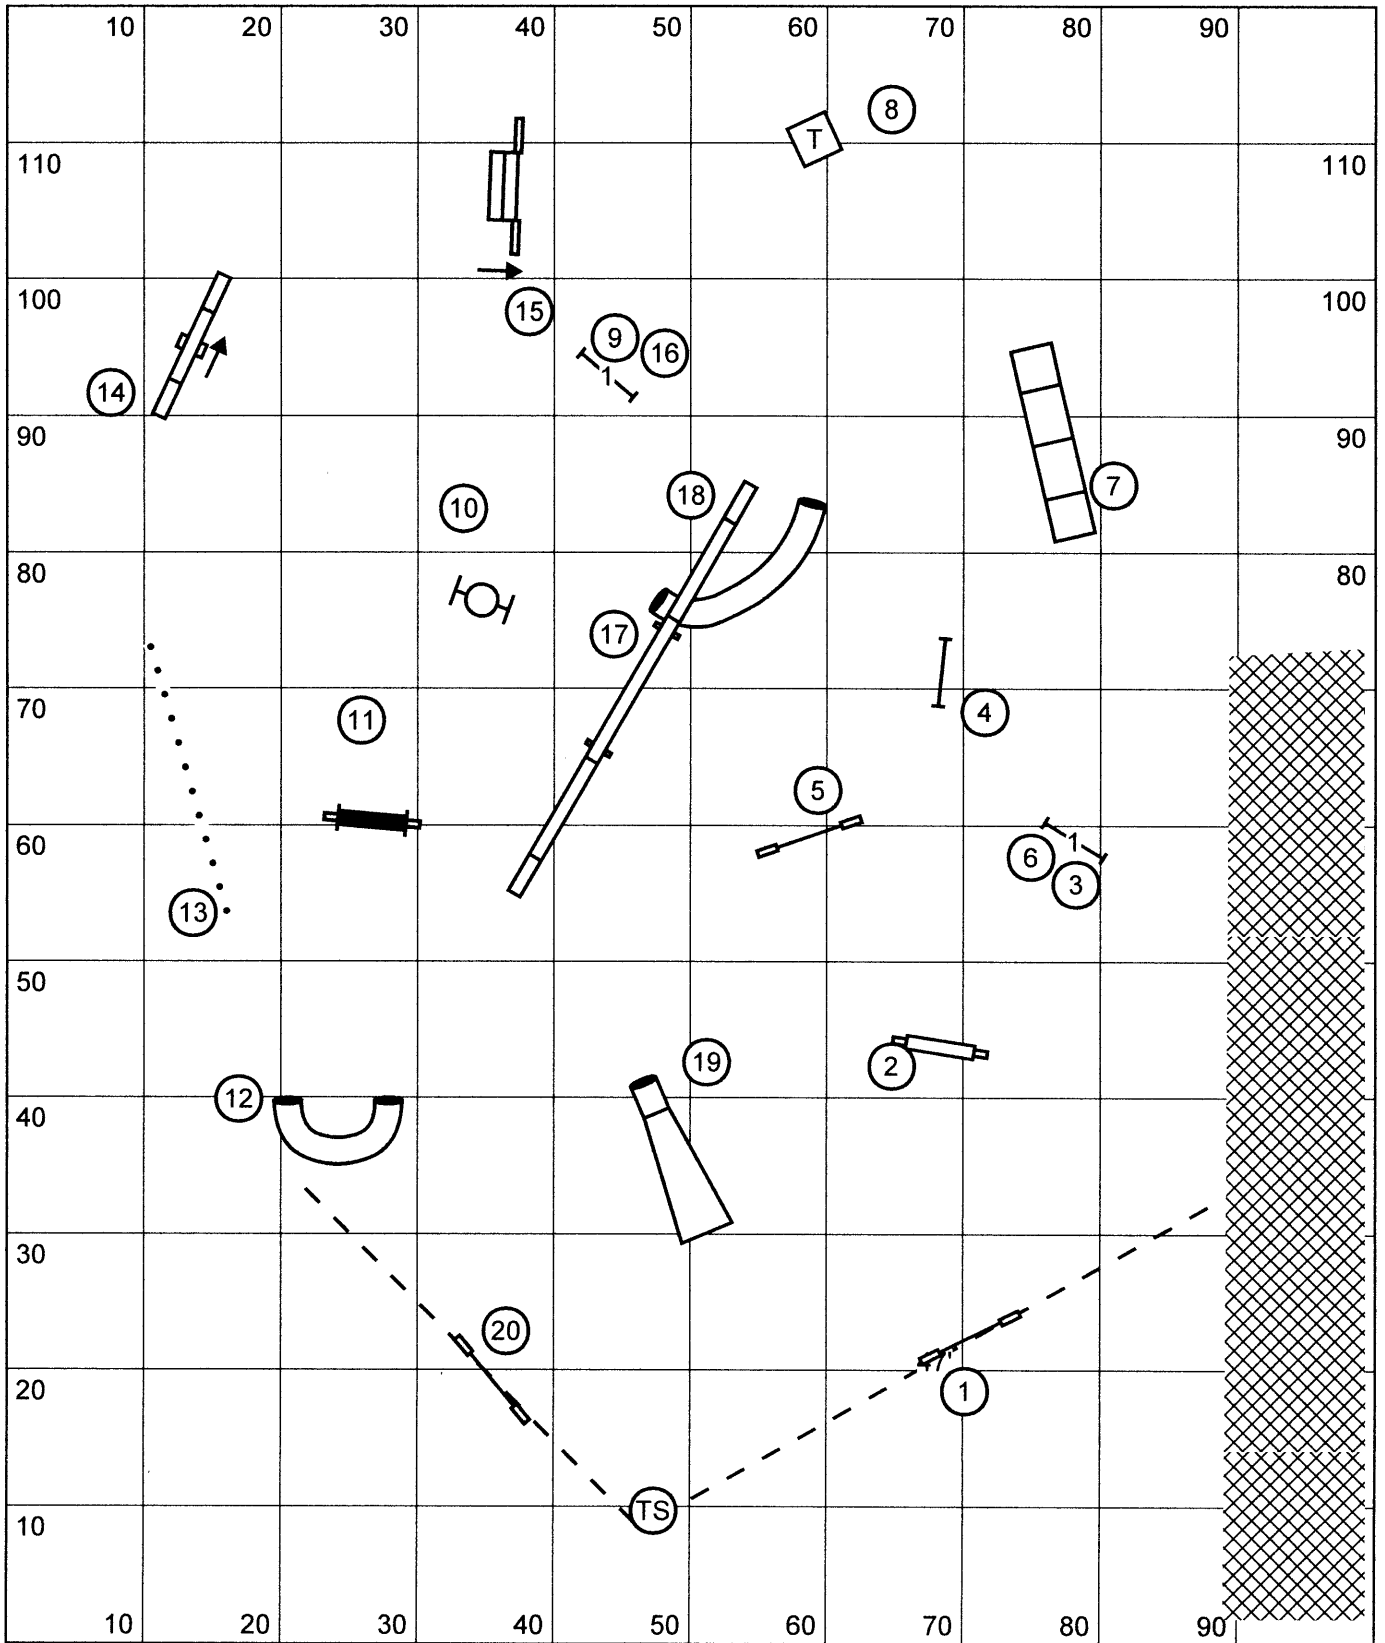

Smack Dab Agility Club
 Novice Standard
 Rachel L. Long
 Saturday May 23, 2009

Smack Dab Agility Club
 Open Standard
 Rachel L. Long
 Saturday May 23, 2009

SMACK DAB AGILITY TRIAL
 NAPERVILLE, ILLINOIS
 SATURDAY, MAY 22, 2009
 EXCELLENT STANDARD
 JUDGE: KANDY ROBINSON

Smack Dab Agility Club
 Open FAST
 Rachel L. Long
 Saturday May 23, 2009

(RS)

Bonus: 3-5-4 in that order

10b

10a

Smack Dab Agility Club
 Excellent FAST
 Rachel L. Long
 Saturday May 23, 2009