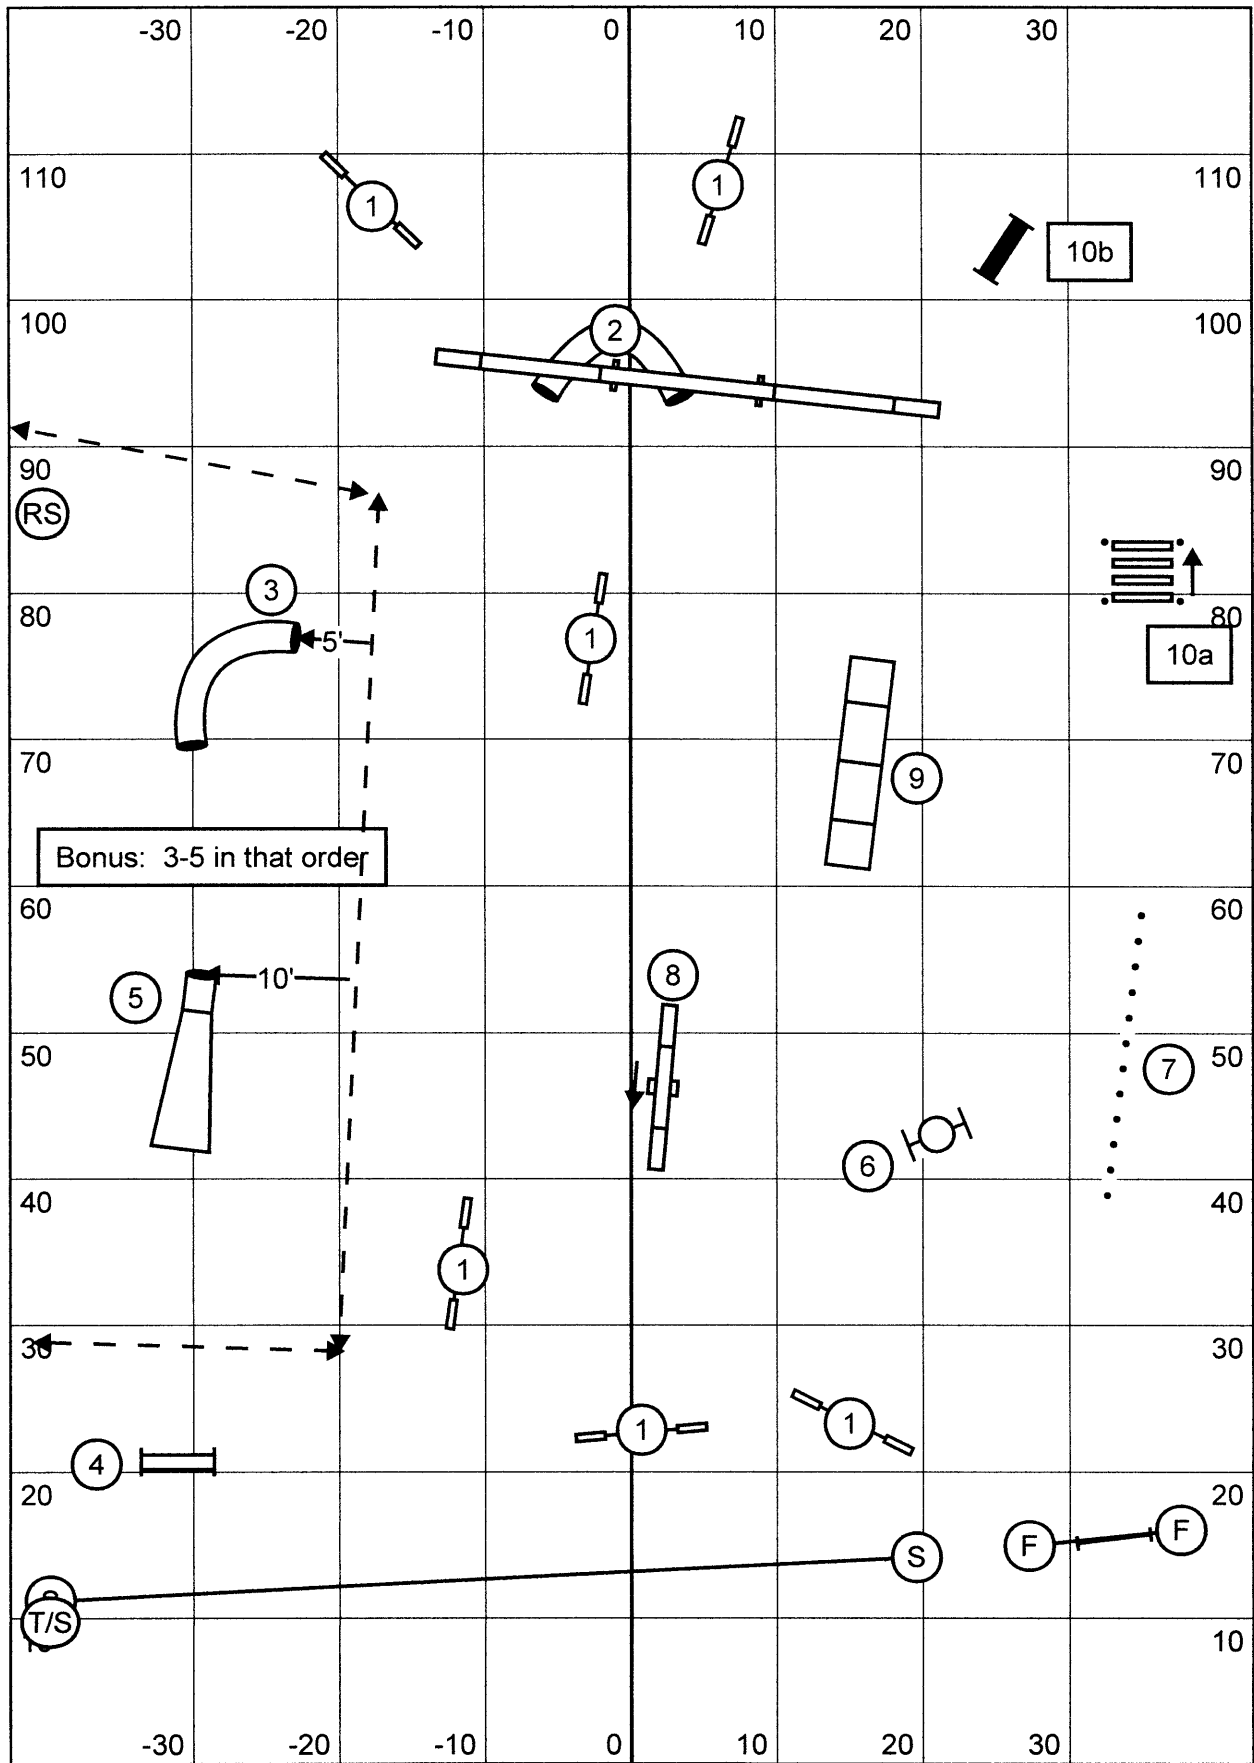

Smack Dab Agility Club
Novicet FAST
Rachel L. Long
Saturday May 23, 2009