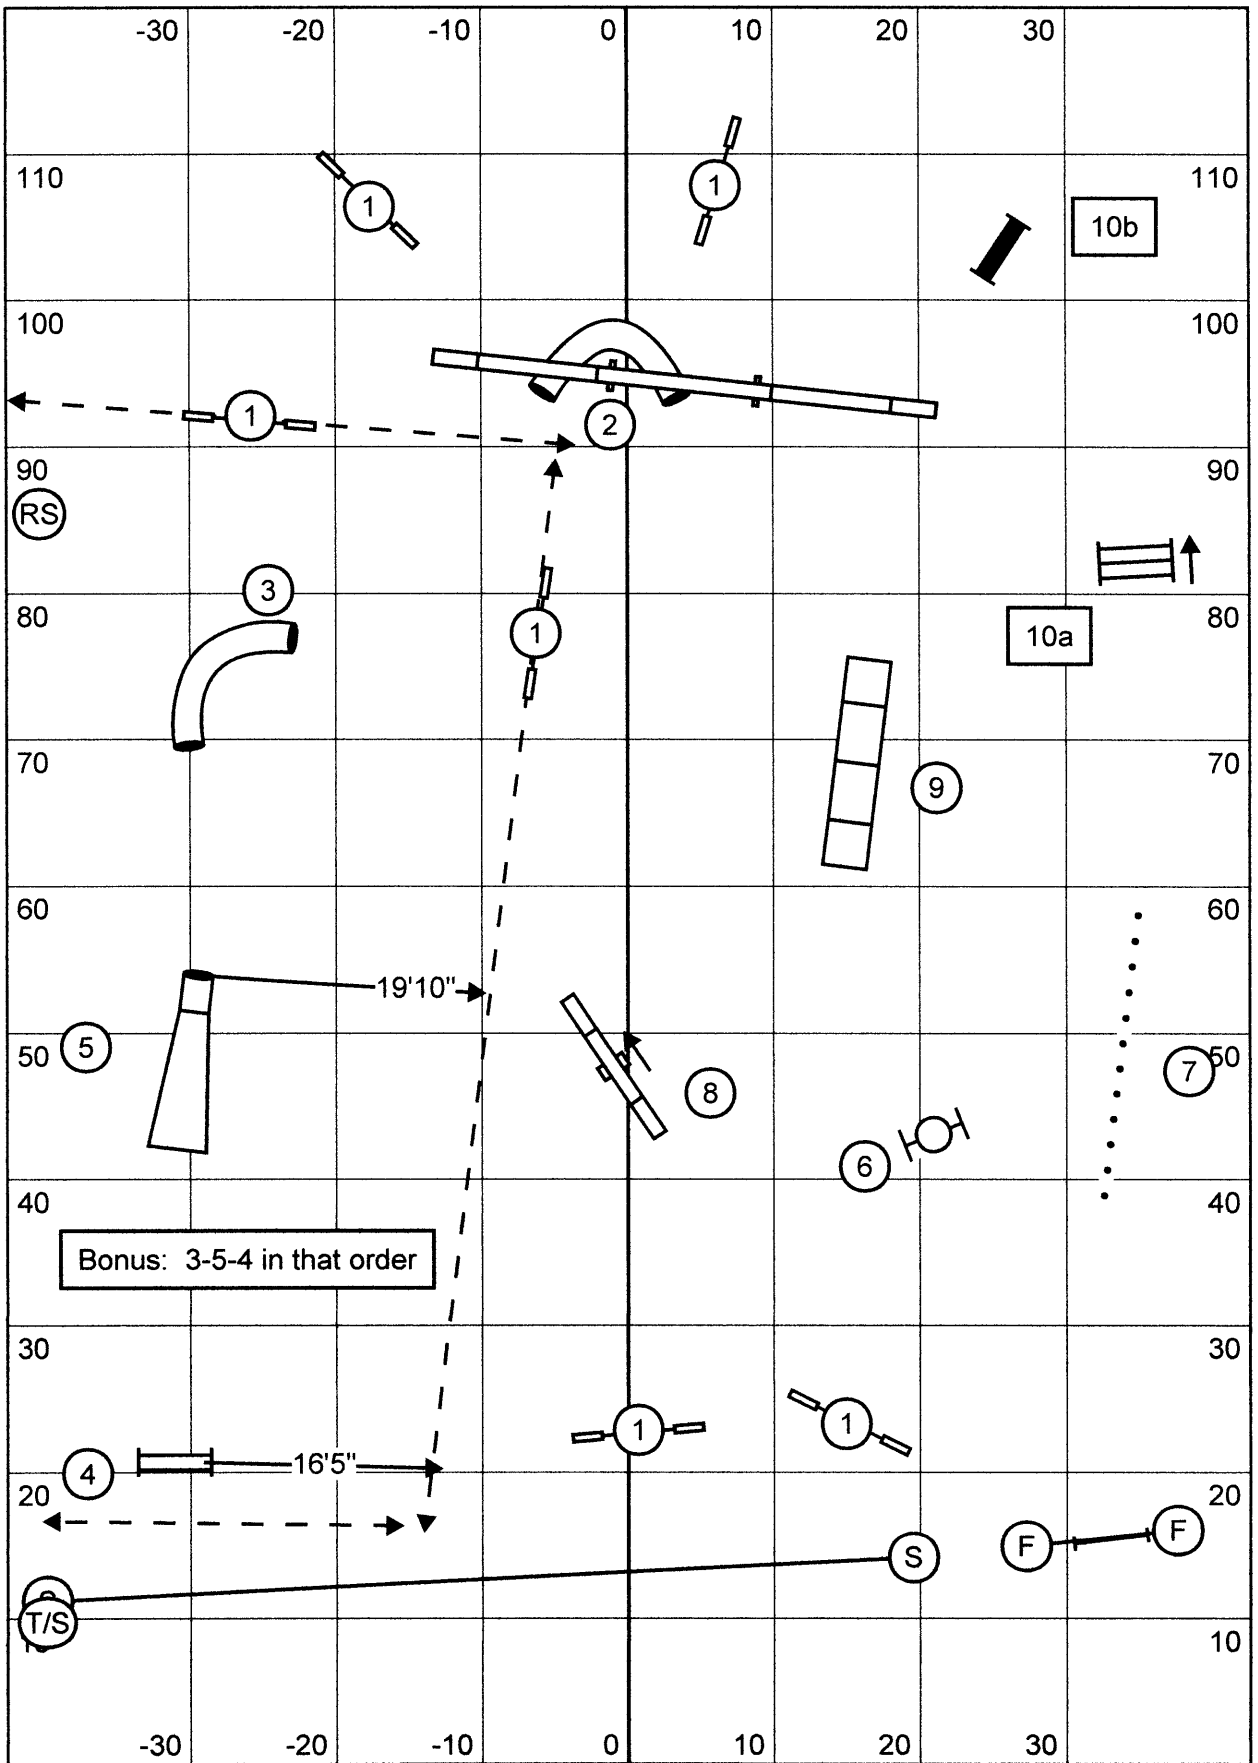

Smack Dab Agility Club
 Novice Standard
 Rachel L. Long
 Saturday May 23, 2009

Smack Dab Agility Club
 Open Standard
 Rachel L. Long
 Saturday May 23, 2009

SMACK DAB AGILITY TRIAL
 NAPERVILLE, ILLINOIS
 SATURDAY, MAY 22, 2009
 EXCELLENT STANDARD
 JUDGE: KANDY ROBINSON

Smack Dab Agility Club
 Open FAST
 Rachel L. Long
 Saturday May 23, 2009

(RS)

Bonus: 3-5-4 in that order

10b

10a

Smack Dab Agility Club
 Excellent FAST
 Rachel L. Long
 Saturday May 23, 2009