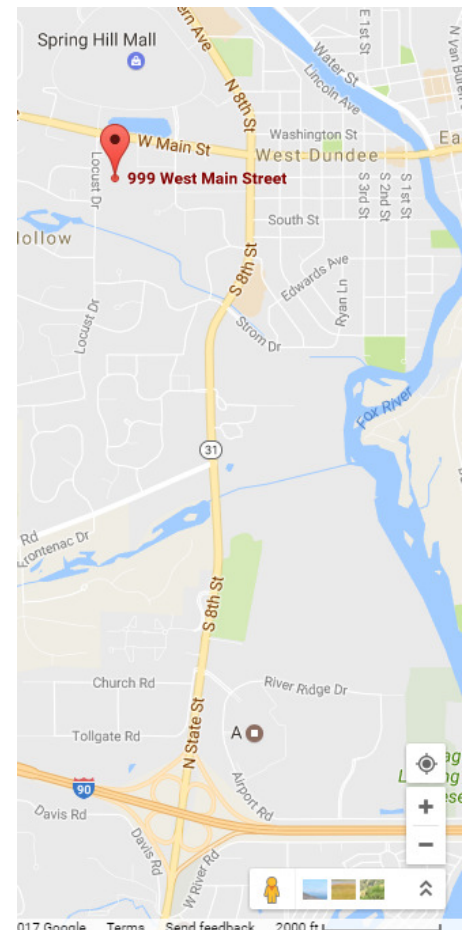

DIRECTIONS TO THE TRIAL SITE:

From I-90 East or West: Exit onto IL-31 N / 8th St / N State St (North). Turn left on W. Main St. then turn left at the light on Locust Dr. and into the Lifezone parking lot.

Lifezone 360 is on Southeast Corner of Main St and Locust Dr in West Dundee, IL.

VENDORS: Please come visit the following vendors who will be at the show this weekend:

- The Liver Lady
- Helix Tugs, Leads and Toys
- Fox Haven Embroidery
- Melissa Horlock Massage
- Simply Exotic Pet Supply
- Buddy's Dog House
- Lana's Leashes