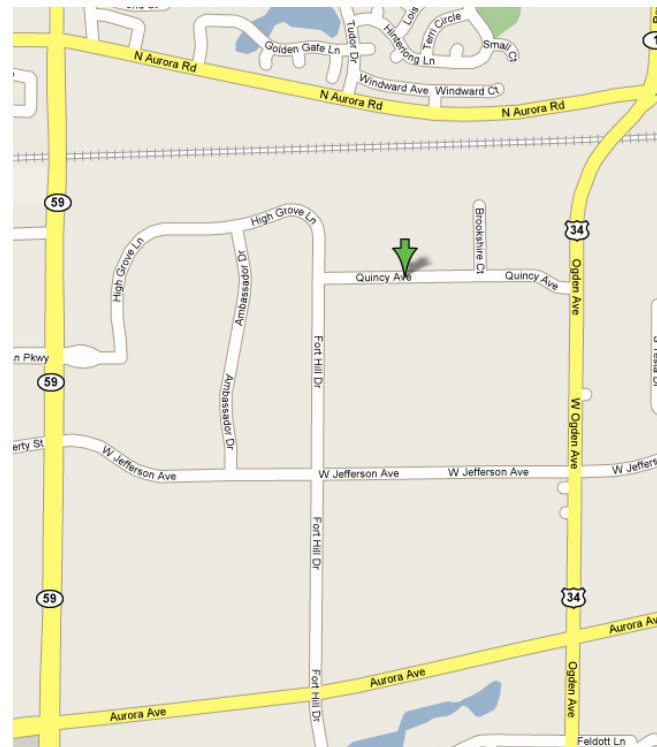

Please, exercise only your dogs in designated areas. Do not let them eliminate at the front or sides of the building. This is a great agility site and we’d like to be able to return for future trials.

FOOD: No outside food to be brought into the trial site. Concessions are available on site, and there are restaurants in the area.

IMPORTANT: If outside food is seen brought in or if a dog is caught eliminating in areas other than designated areas, the exhibitor involved will be asked to leave per facility policy.

CRATING: Mats are required to be placed under your crates.

DIRECTIONS TO THE TRIAL SITE:

<http://www.playersindoor.com/>

From the North or South: I-294 (Tri-State Tollway) to I-88 (Ronald Reagan Memorial Tollway) WEST. Exit Route 59 SOUTH

From East or West, I-88 (Ronald Reagan Memorial Tollway). Exit Route 59 SOUTH

THEN Route 59 South to Jefferson Ave. (This street has two names and two signs: it is Liberty Road to the right and Jefferson Ave to the LEFT). Turn LEFT on Jefferson Ave. to Fort Hill Drive. Turn LEFT on Fort Hill Drive to corner of Quincy & Fort Hill Dr.

Players Sports is on Southwest Corner of Fort Hill Drive & Quincy Ave., Naperville IL 60540.