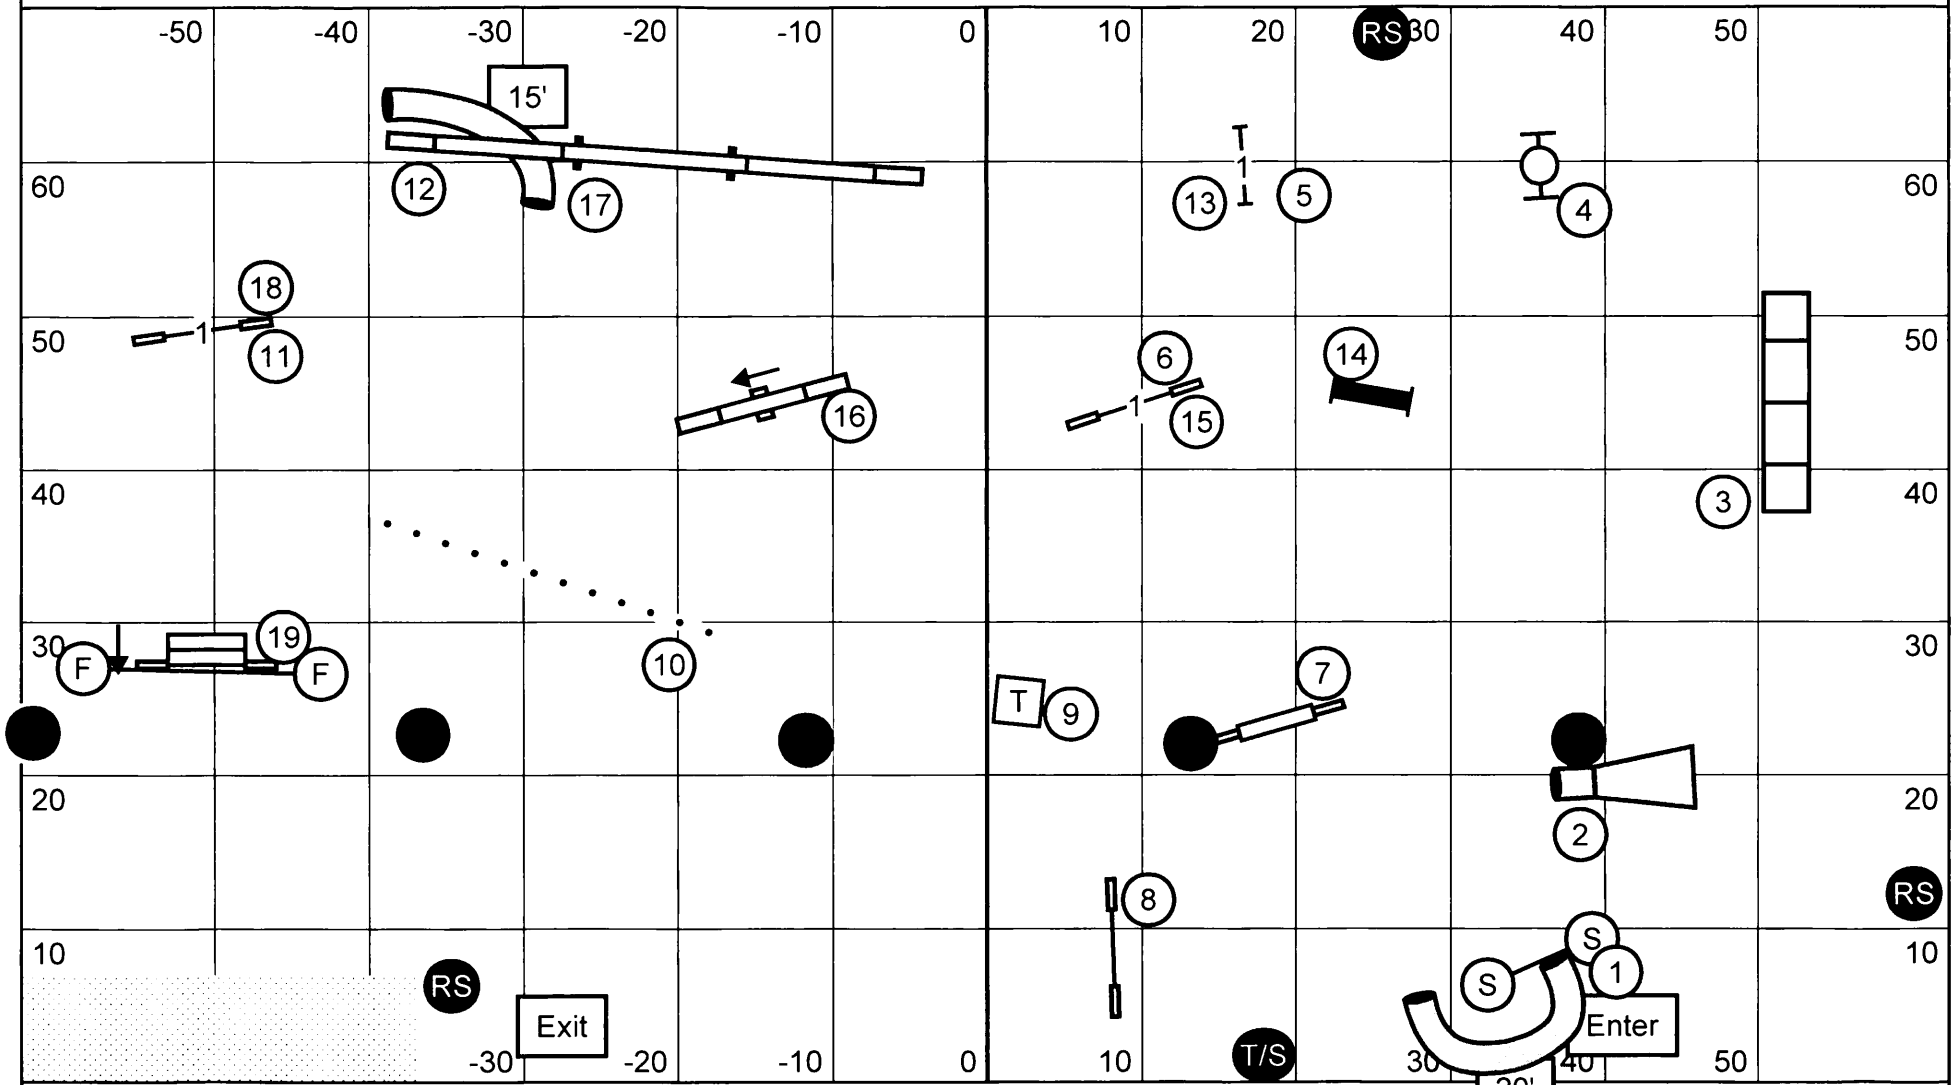

Sunday/March 4, 2012

Indoors on Mats/Huntley, IL
Judge: Laura A. English

Please enter when the dog prior to you is at #14 teeter.

Smack Dab Agility Club of Warrenville, Inc.
Excellent Standard

Sunday/March 4, 2012

Indoors on Mats/Huntley, IL
Judge: Laura A. English

Please enter when the dog prior to you is at #16 teeter.

Smack Dab Agility Club of Warrenville, Inc.
Novice JWW

Sunday/March 4, 2012

Indoors on Mats/Huntley, IL
Judge: Laura A. English

Please enter when the dog prior to you is at #12 tunnel.

Smack Dab Agility Club of Warrenville, Inc.
Open JWW

Sunday/March 4, 2012

Indoors on Mats/Huntley, IL
Judge: Laura A. English

Please enter when the dog prior to you is at #13 weaves.