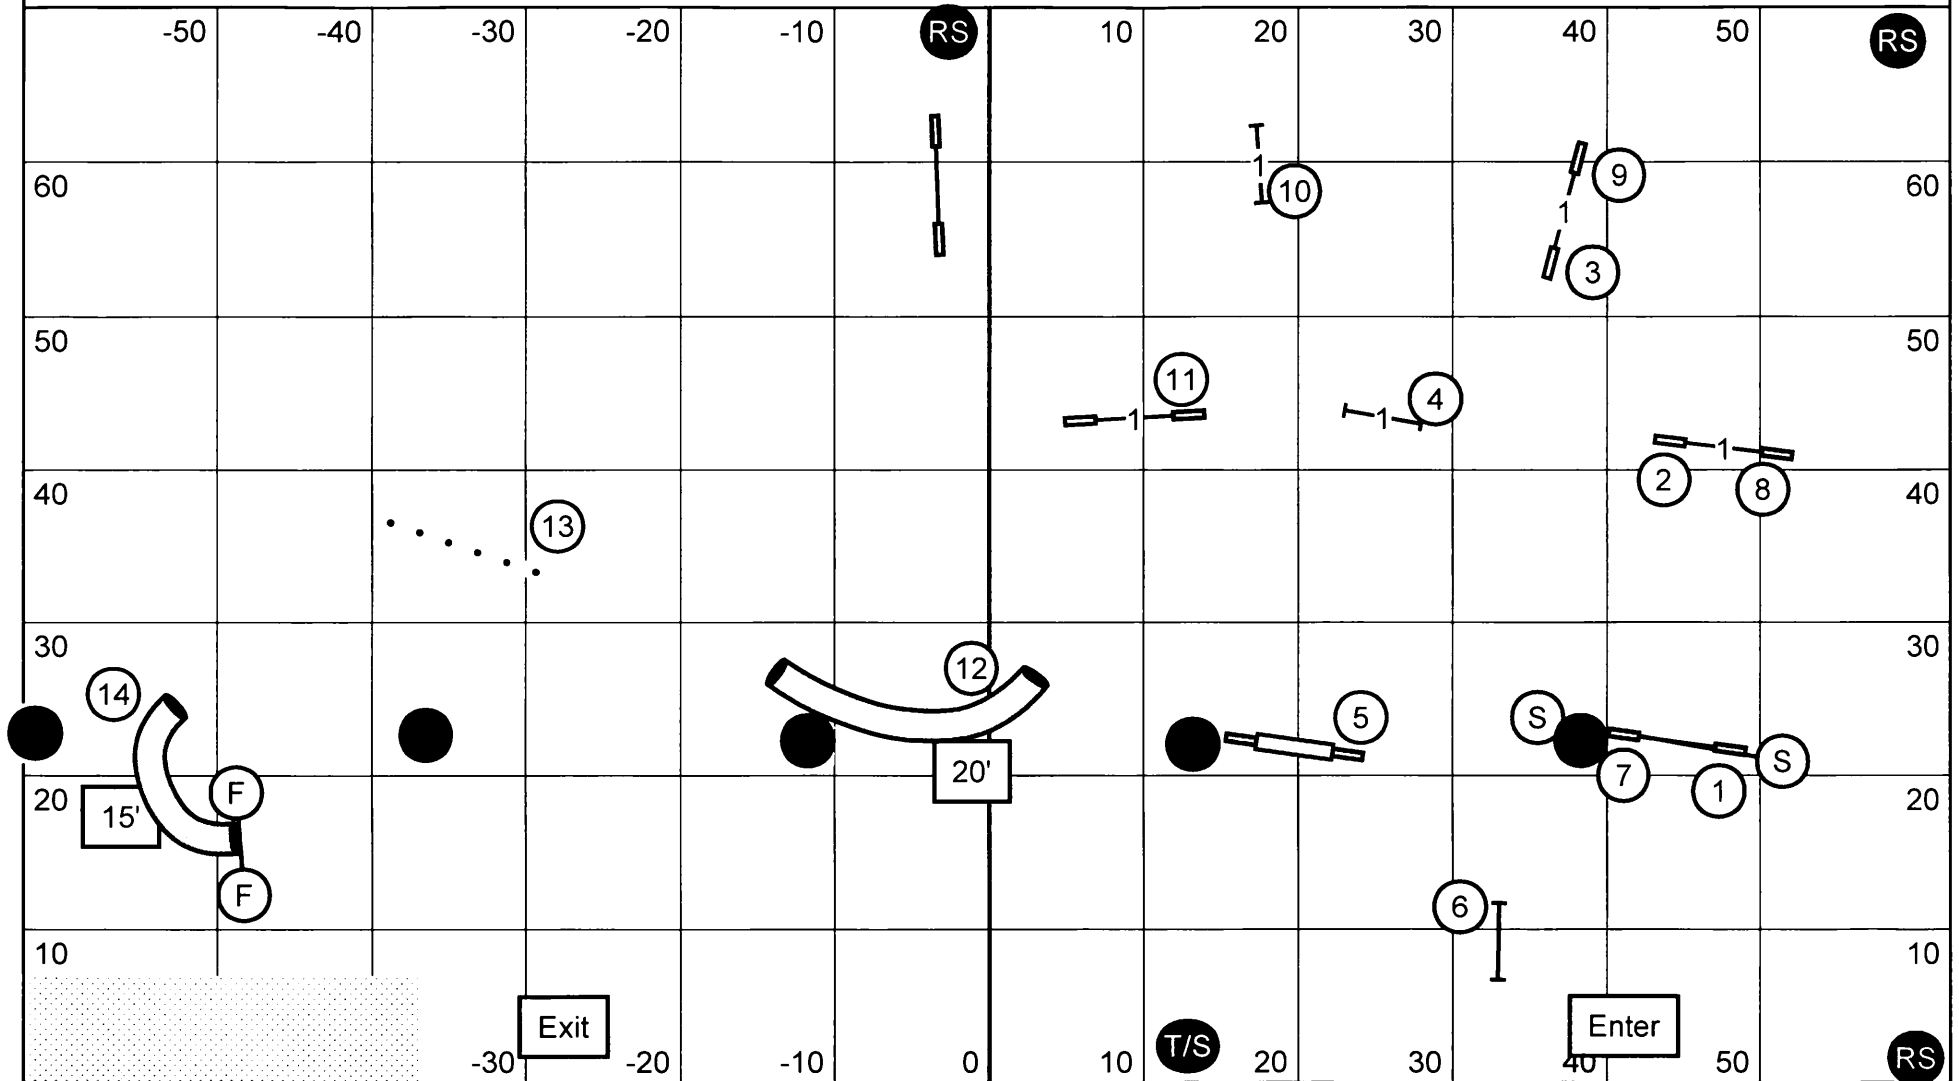

Indoors on Mats/Huntley, IL
Judge: Laura A. English

Please enter when the dog prior to you is at #16 teeter.

Smack Dab Agility Club of Warrenville, Inc.
Novice JWW

Sunday/March 4, 2012

Indoors on Mats/Huntley, IL
Judge: Laura A. English

Please enter when the dog prior to you is at #12 tunnel.

Smack Dab Agility Club of Warrenville, Inc.
Open JWW

Sunday/March 4, 2012

Indoors on Mats/Huntley, IL
Judge: Laura A. English

Please enter when the dog prior to you is at #13 weaves.