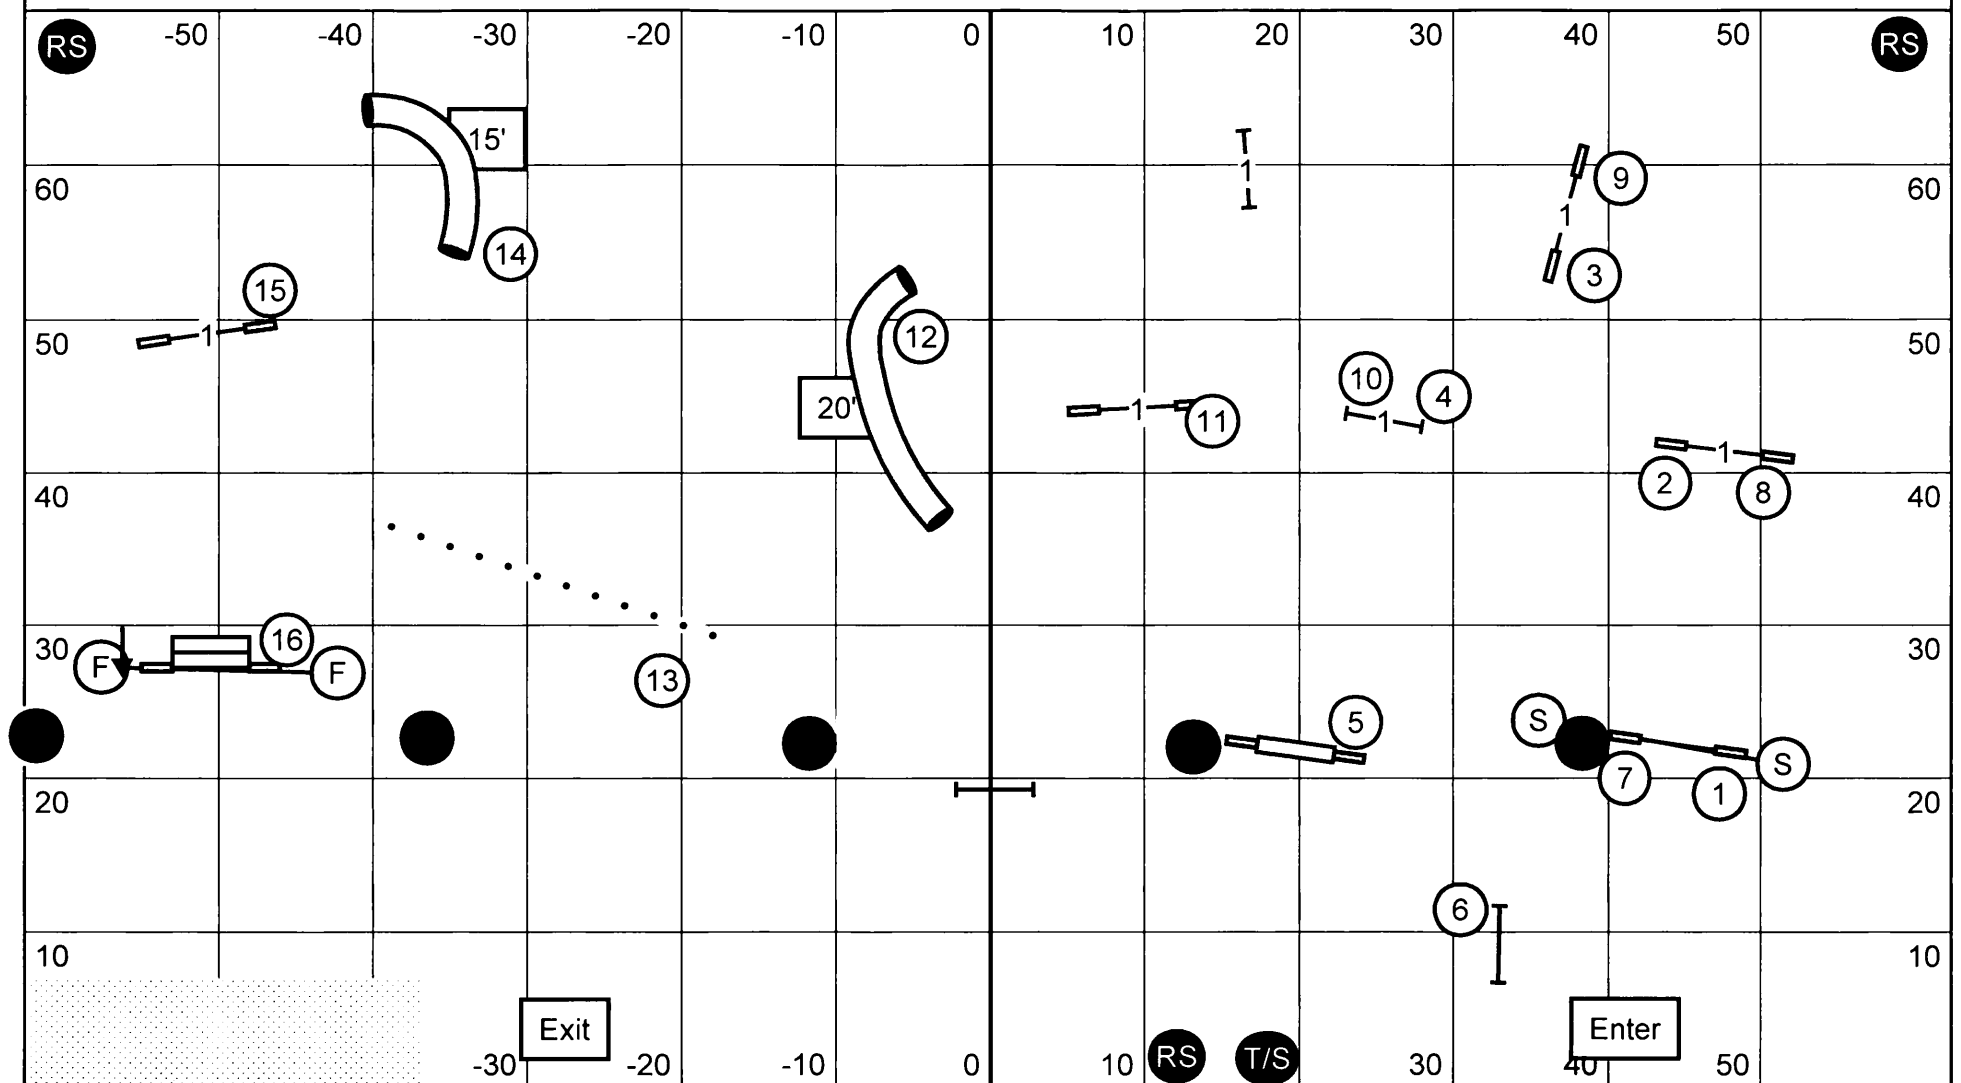

Indoors on Mats/Huntley, IL
Judge: Laura A. English

Please enter when the dog prior to you is at #16 teeter.

Smack Dab Agility Club of Warrenville, Inc.
Novice JWW

Sunday/March 4, 2012

Indoors on Mats/Huntley, IL
Judge: Laura A. English

Please enter when the dog prior to you is at #12 tunnel.

Smack Dab Agility Club of Warrenville, Inc.
Open JWW

Sunday/March 4, 2012

Indoors on Mats/Huntley, IL
Judge: Laura A. English

Please enter when the dog prior to you is at #13 weaves.