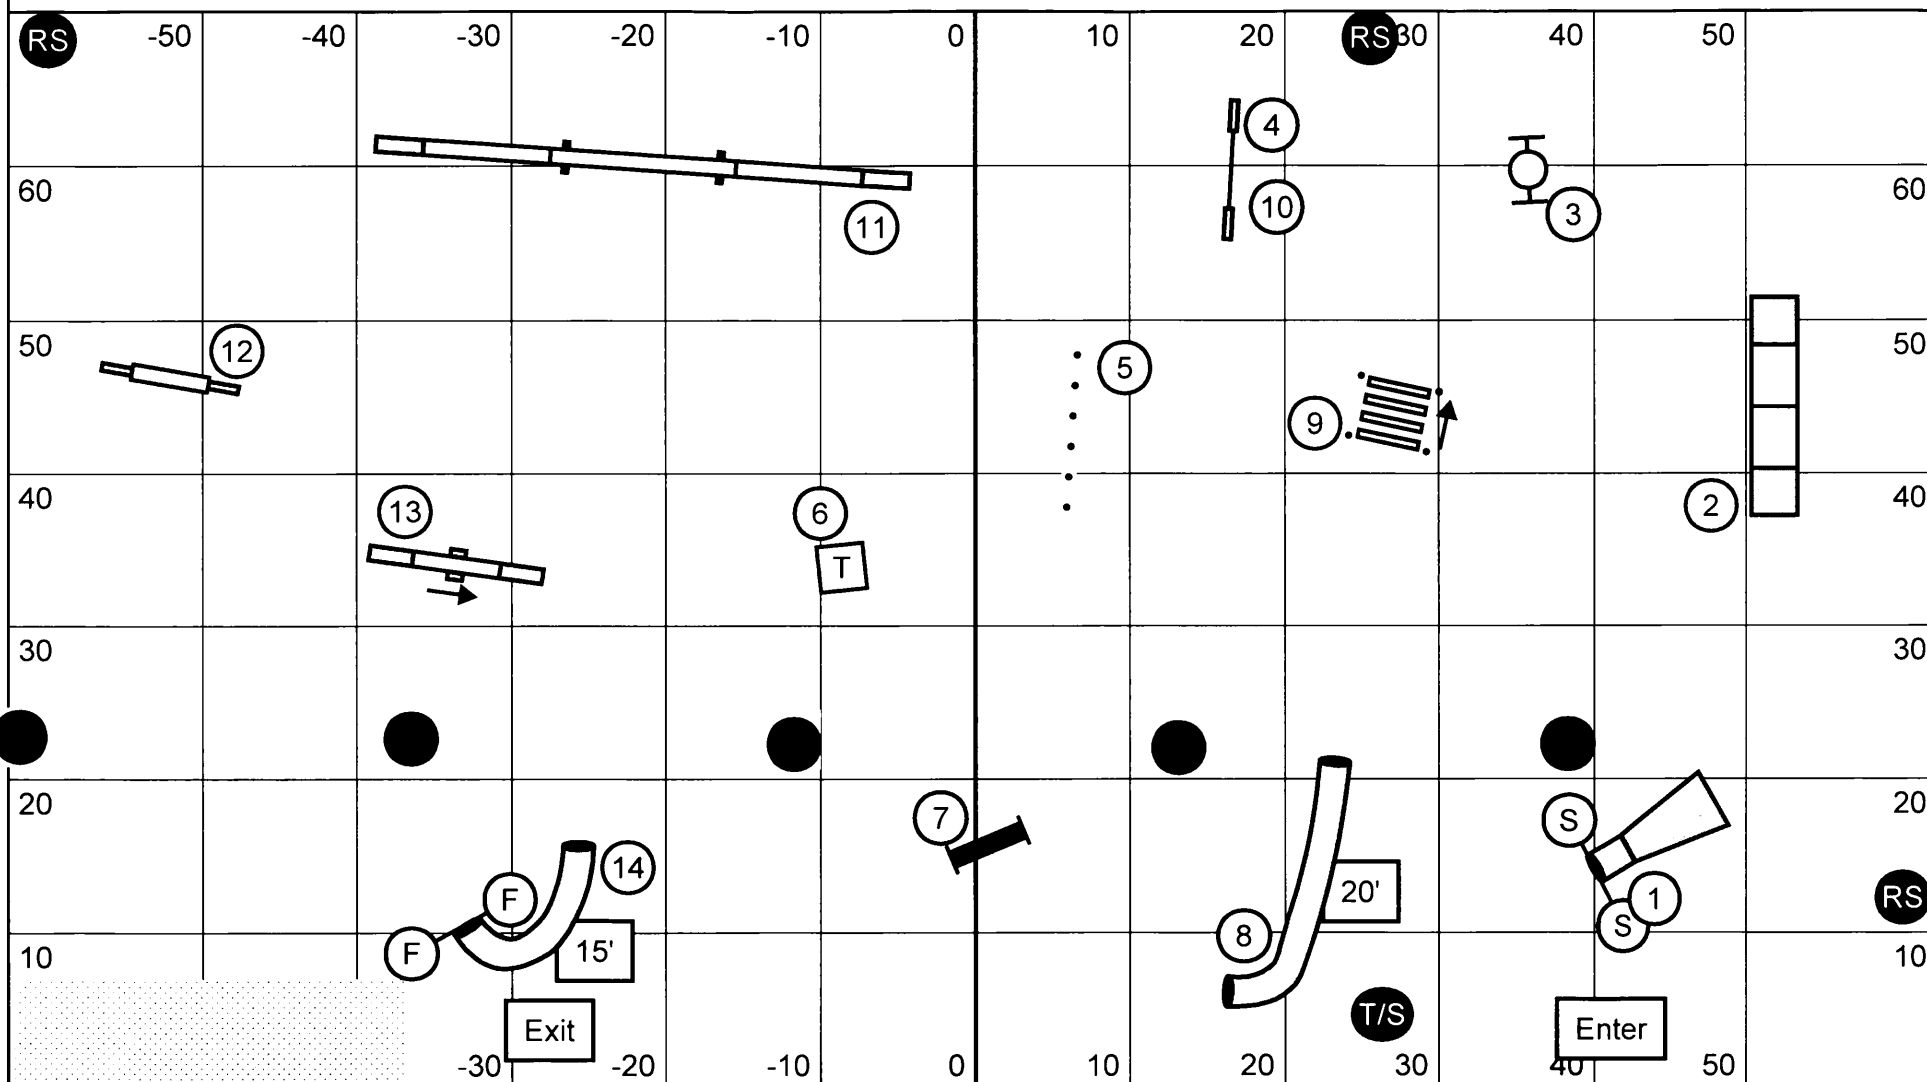

Smack Dab Agility Club of Warrenville, Inc.
Novice Standard

Sunday/March 4, 2012

Indoors on Mats/Huntley, IL
Judge: Laura A. English

Please enter when the dog prior to you is at #12 double.

Smack Dab Agility Club of Warrenville, Inc.
Open Standard

Sunday/March 4, 2012

Indoors on Mats/Huntley, IL
Judge: Laura A. English

Please enter when the dog prior to you is at #14 teeter.

Smack Dab Agility Club of Warrenville, Inc.
Excellent Standard

Sunday/March 4, 2012

Indoors on Mats/Huntley, IL
Judge: Laura A. English

Please enter when the dog prior to you is at #16 teeter.

Smack Dab Agility Club of Warrenville, Inc.
Novice JWW

Sunday/March 4, 2012

Indoors on Mats/Huntley, IL
Judge: Laura A. English

Please enter when the dog prior to you is at #12 tunnel.

Smack Dab Agility Club of Warrenville, Inc.
Open JWW

Sunday/March 4, 2012

Indoors on Mats/Huntley, IL
Judge: Laura A. English

Please enter when the dog prior to you is at #13 weaves.