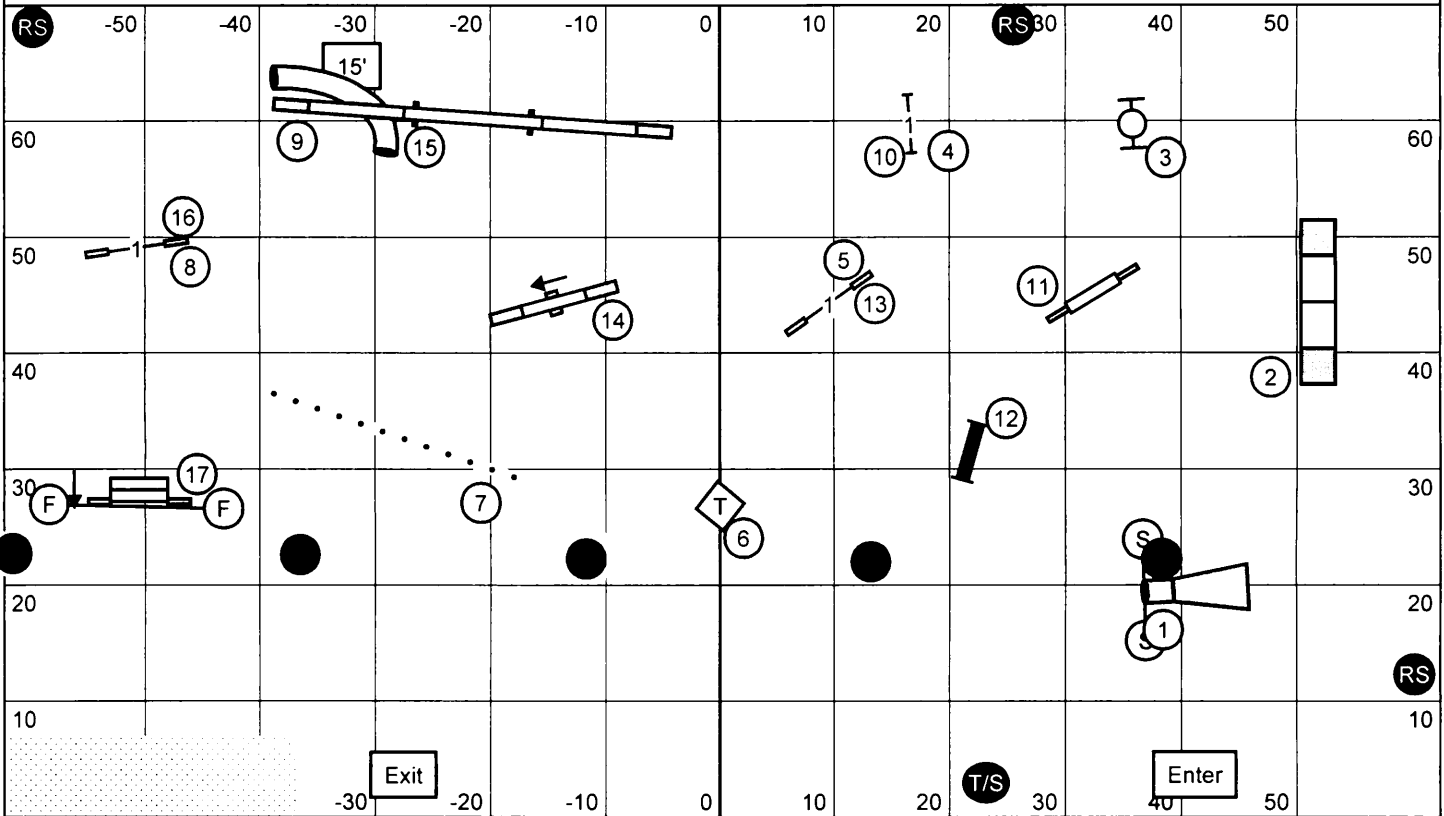

Smack Dab Agility Club of Warrenville, Inc.
Novice Standard

Sunday/March 4, 2012

Indoors on Mats/Huntley, IL
Judge: Laura A. English

Please enter when the dog prior to you is at #12 double.

Smack Dab Agility Club of Warrenville, Inc.
Open Standard

Sunday/March 4, 2012

Indoors on Mats/Huntley, IL
Judge: Laura A. English

Please enter when the dog prior to you is at #14 teeter.

Smack Dab Agility Club of Warrenville, Inc.
Excellent Standard

Sunday/March 4, 2012

Indoors on Mats/Huntley, IL
Judge: Laura A. English

Please enter when the dog prior to you is at #16 teeter.

Smack Dab Agility Club of Warrenville, Inc.
Novice JWW

Sunday/March 4, 2012

Indoors on Mats/Huntley, IL
Judge: Laura A. English

Please enter when the dog prior to you is at #12 tunnel.

Smack Dab Agility Club of Warrenville, Inc.
Open JWW

Sunday/March 4, 2012

Indoors on Mats/Huntley, IL
Judge: Laura A. English

Please enter when the dog prior to you is at #13 weaves.