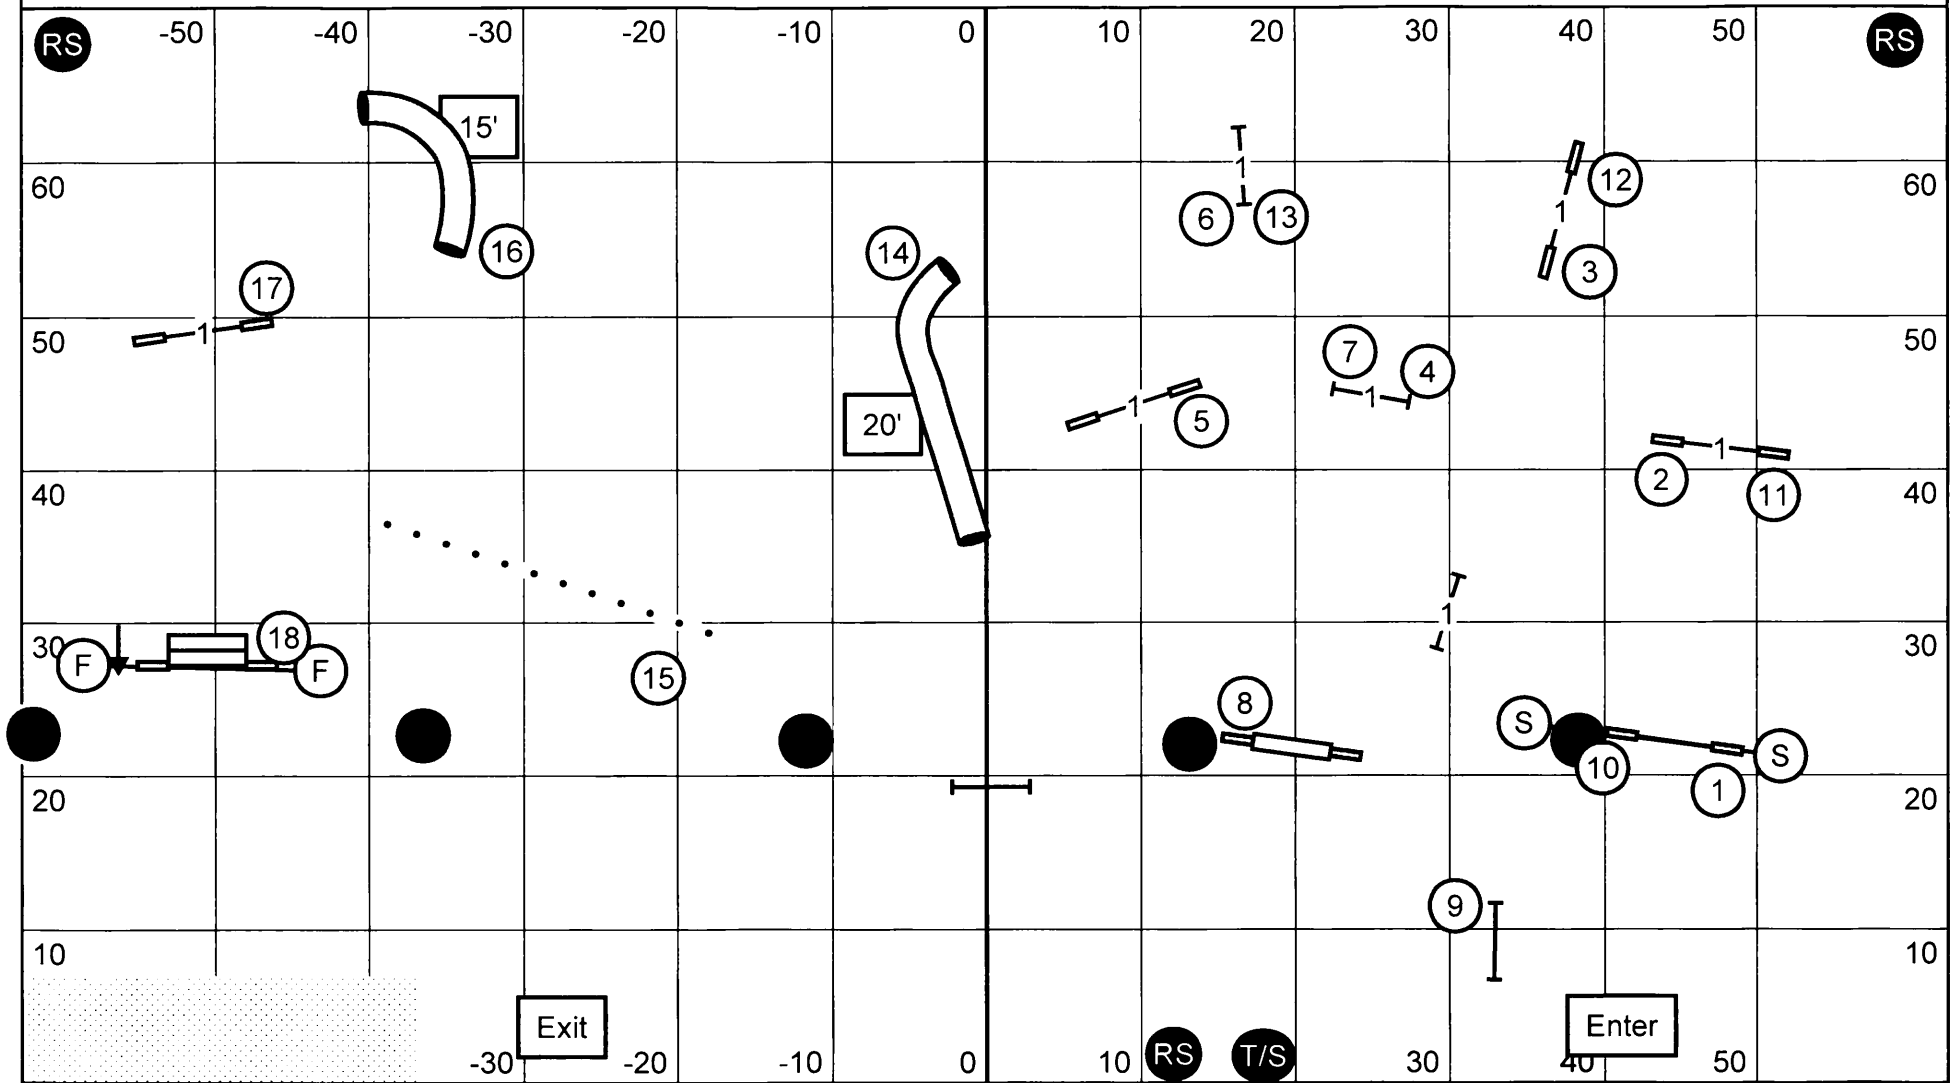

Please enter when the dog prior to you is at #12 tunnel.

Smack Dab Agility Club of Warrenville, Inc.
Open JWW

Sunday/March 4, 2012

Indoors on Mats/Huntley, IL
Judge: Laura A. English

Please enter when the dog prior to you is at #13 weaves.

Smack Dab Agility Club of Warrenville, Inc.
Excellent JWW

Sunday/March 4, 2012

Indoors on Mats/Huntley, IL
Judge: Laura A. English

Please enter when the dog prior to you is at #15 weaves.