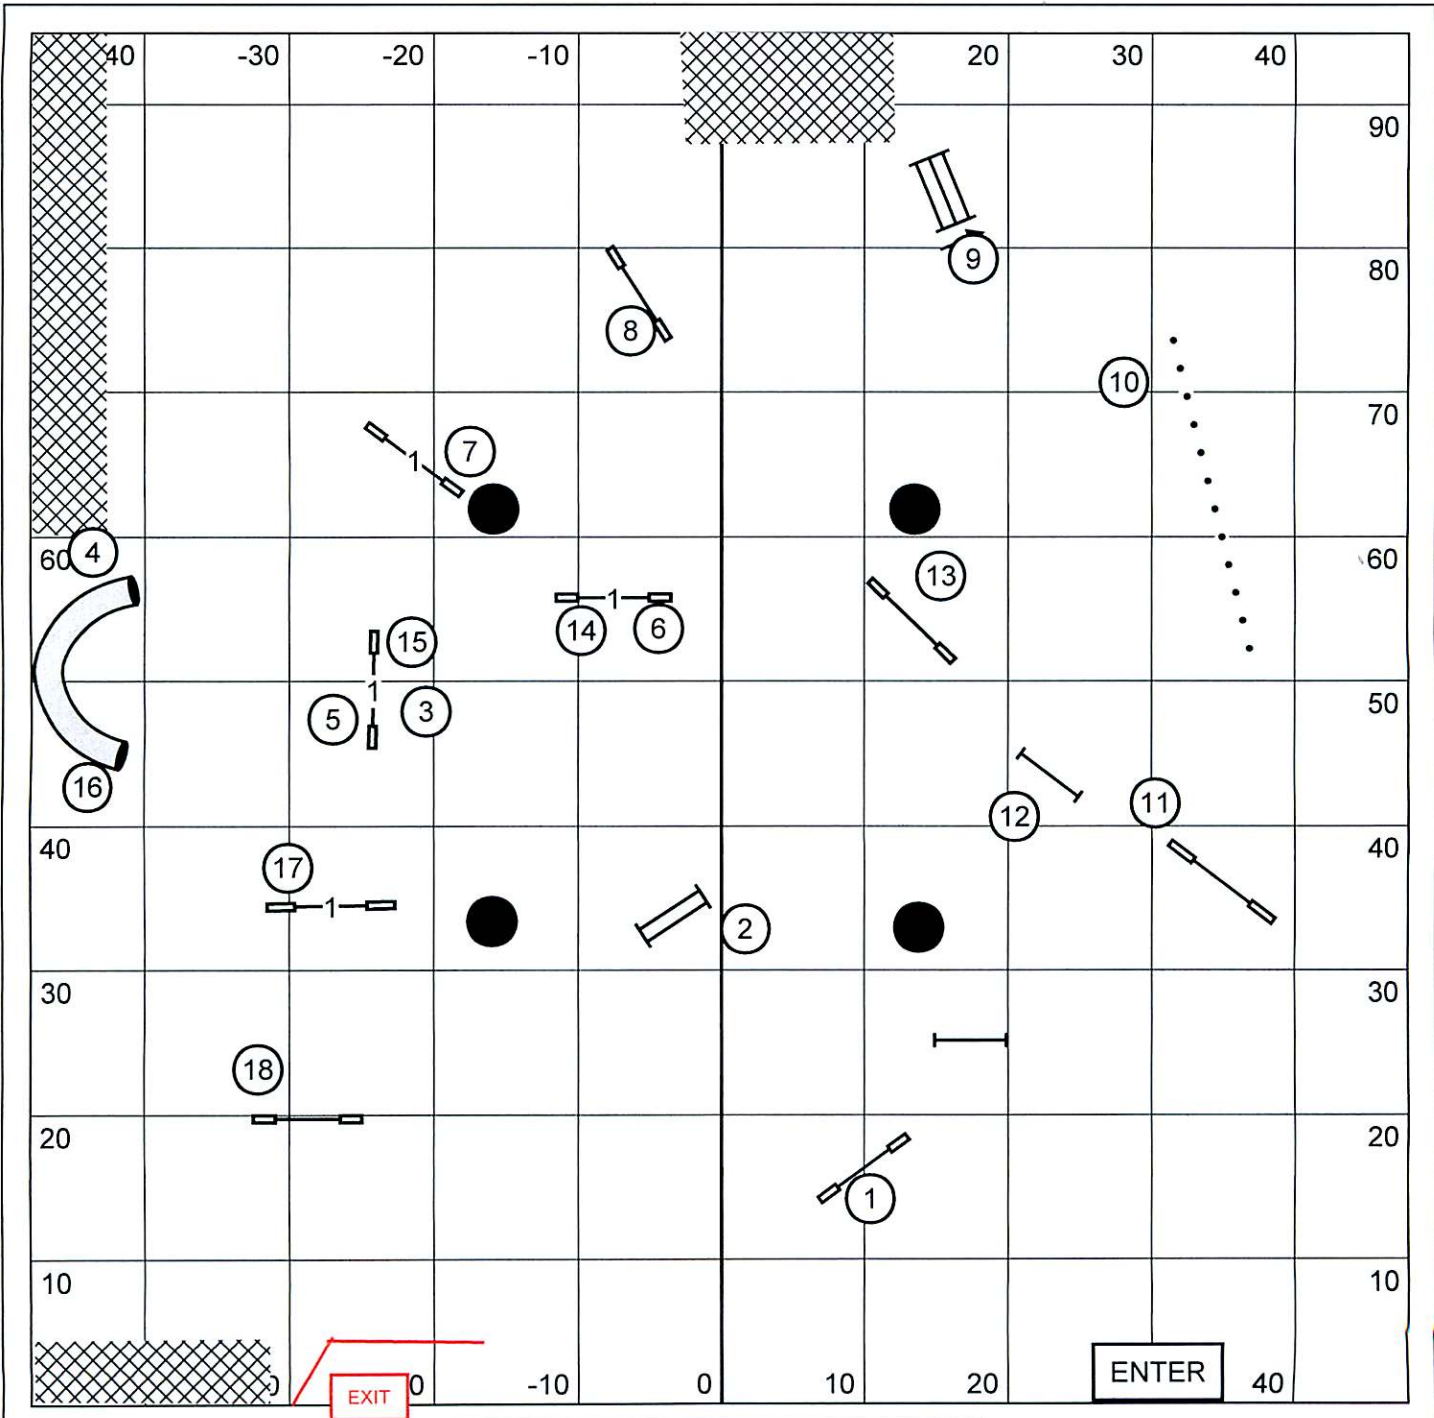

STONE CITY KENNEL CLUB
PAWSITIVELY HEAVEN PET RESORT
CHICAGO, ILLINOIS
EXCELLENT JWW
SATURDAY, SEPTEMBER 28, 2013
JUDGE: KANDY ROBINSON