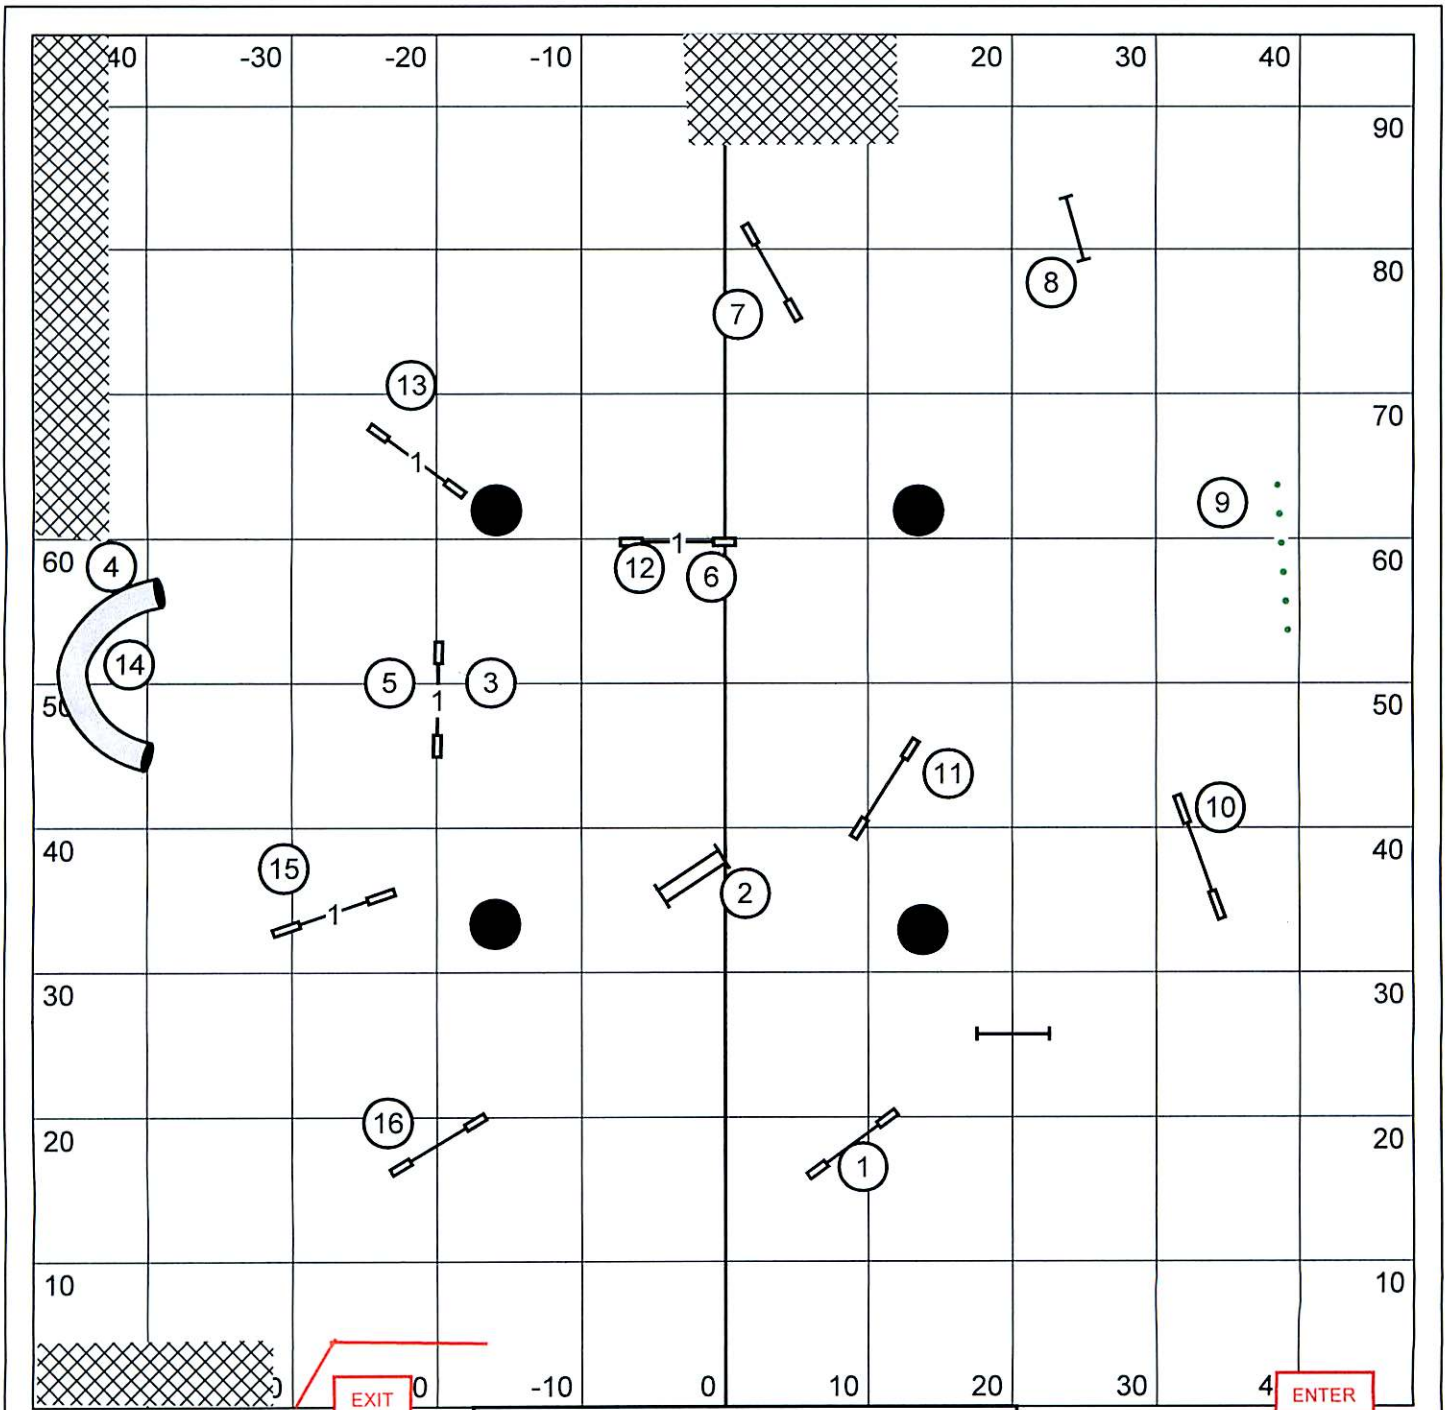

Stone City Kennel Club ~ Chicago Ridge, IL
 Novice Standard
 Saturday September 28, 2013
 Course Designed and Judged by Rob Robinson
 (Facility description: ~96x95, Inside on turf, E-timing.) 419

Stone City Kennel Club ~ Chicago Ridge, IL
 Open Standard
 Saturday September 28, 2013
 Course Designed and Judged by Rob Robinson
 (Facility description: ~96x95, Inside on turf, E-timing,) 462

Stone City Kennel Club ~ Chicago Ridge, IL
 Masters/Excellent Standard
 Saturday September 28, 2013
 Course Designed and Judged by Rob Robinson
 (Facility description: ~96x95, Inside on turf, E-timing,) 472