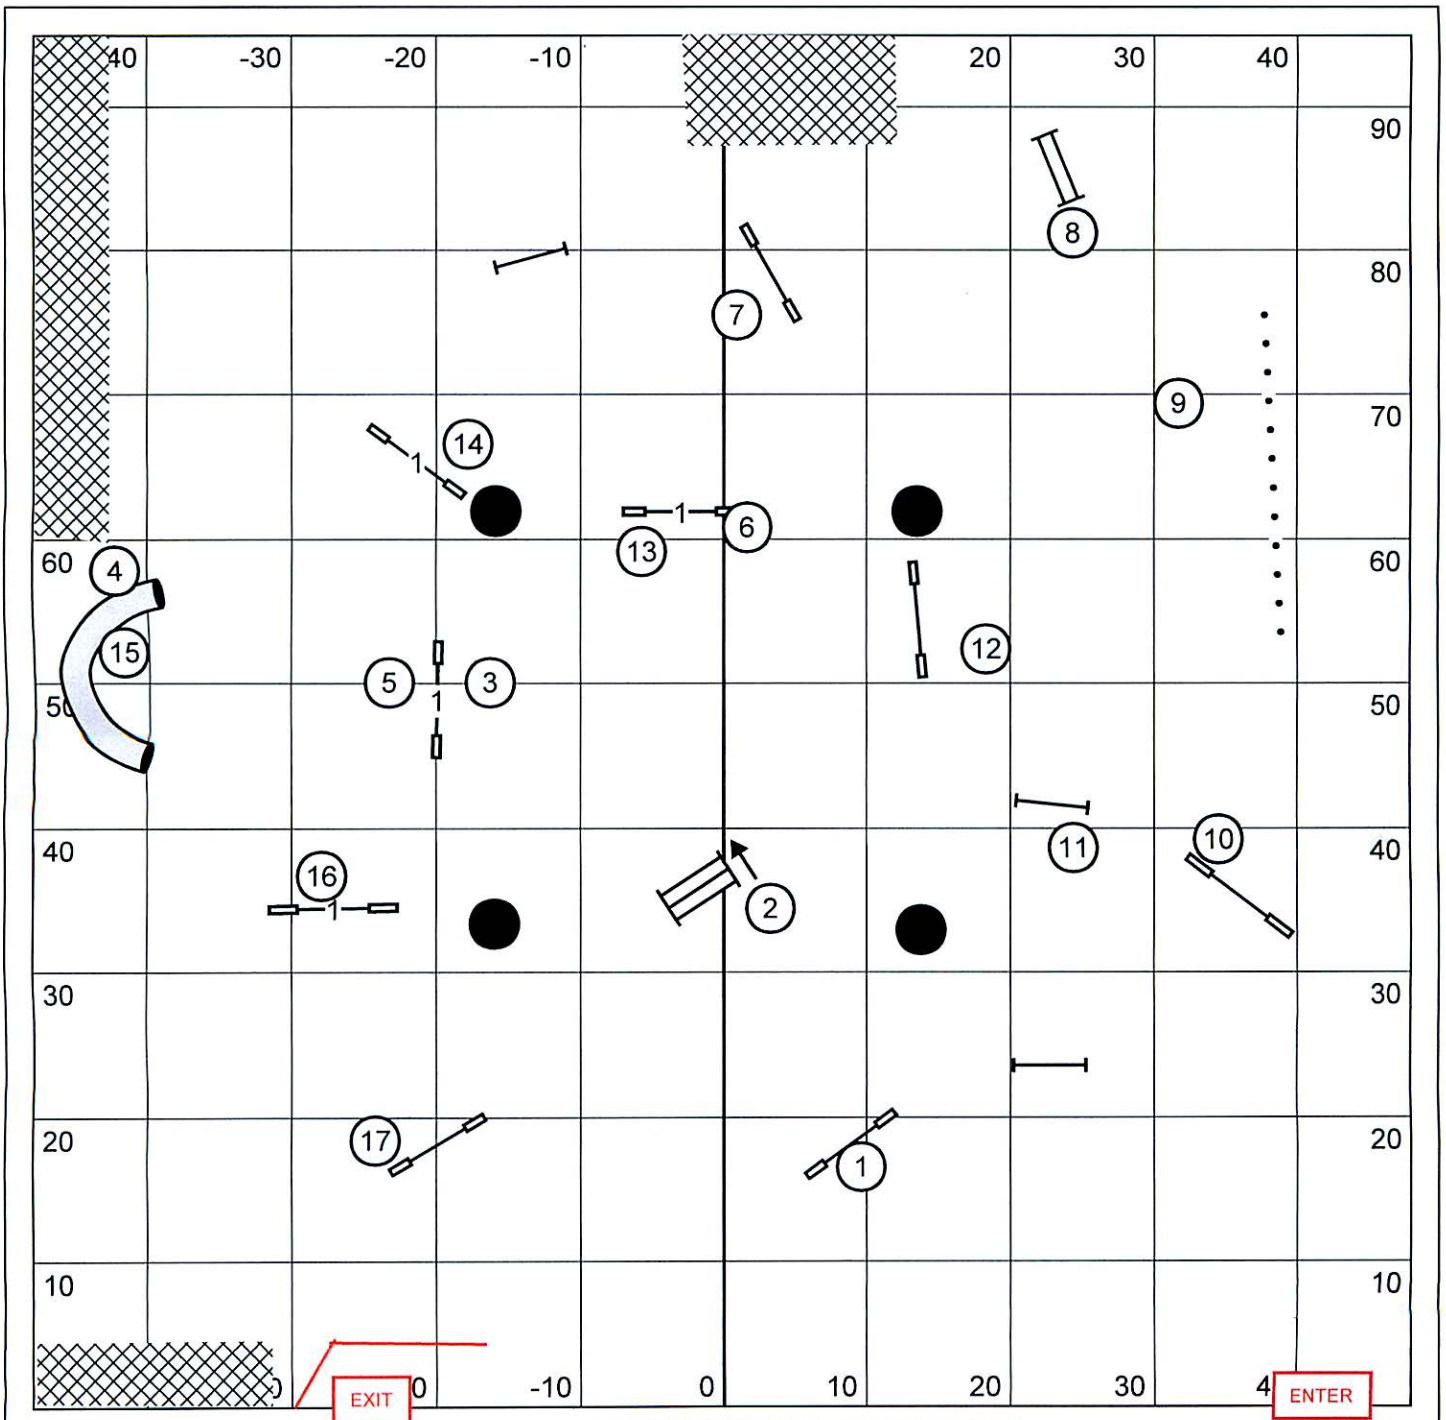

STONE CITY KENNEL CLUB
PAWSITIVELY HEAVEN PET RESORT
CHICAGO, ILLINOIS
OPEN JWW
SATURDAY , SEPTEMBER 28, 2013
JUDGE: KANDY ROBINSON