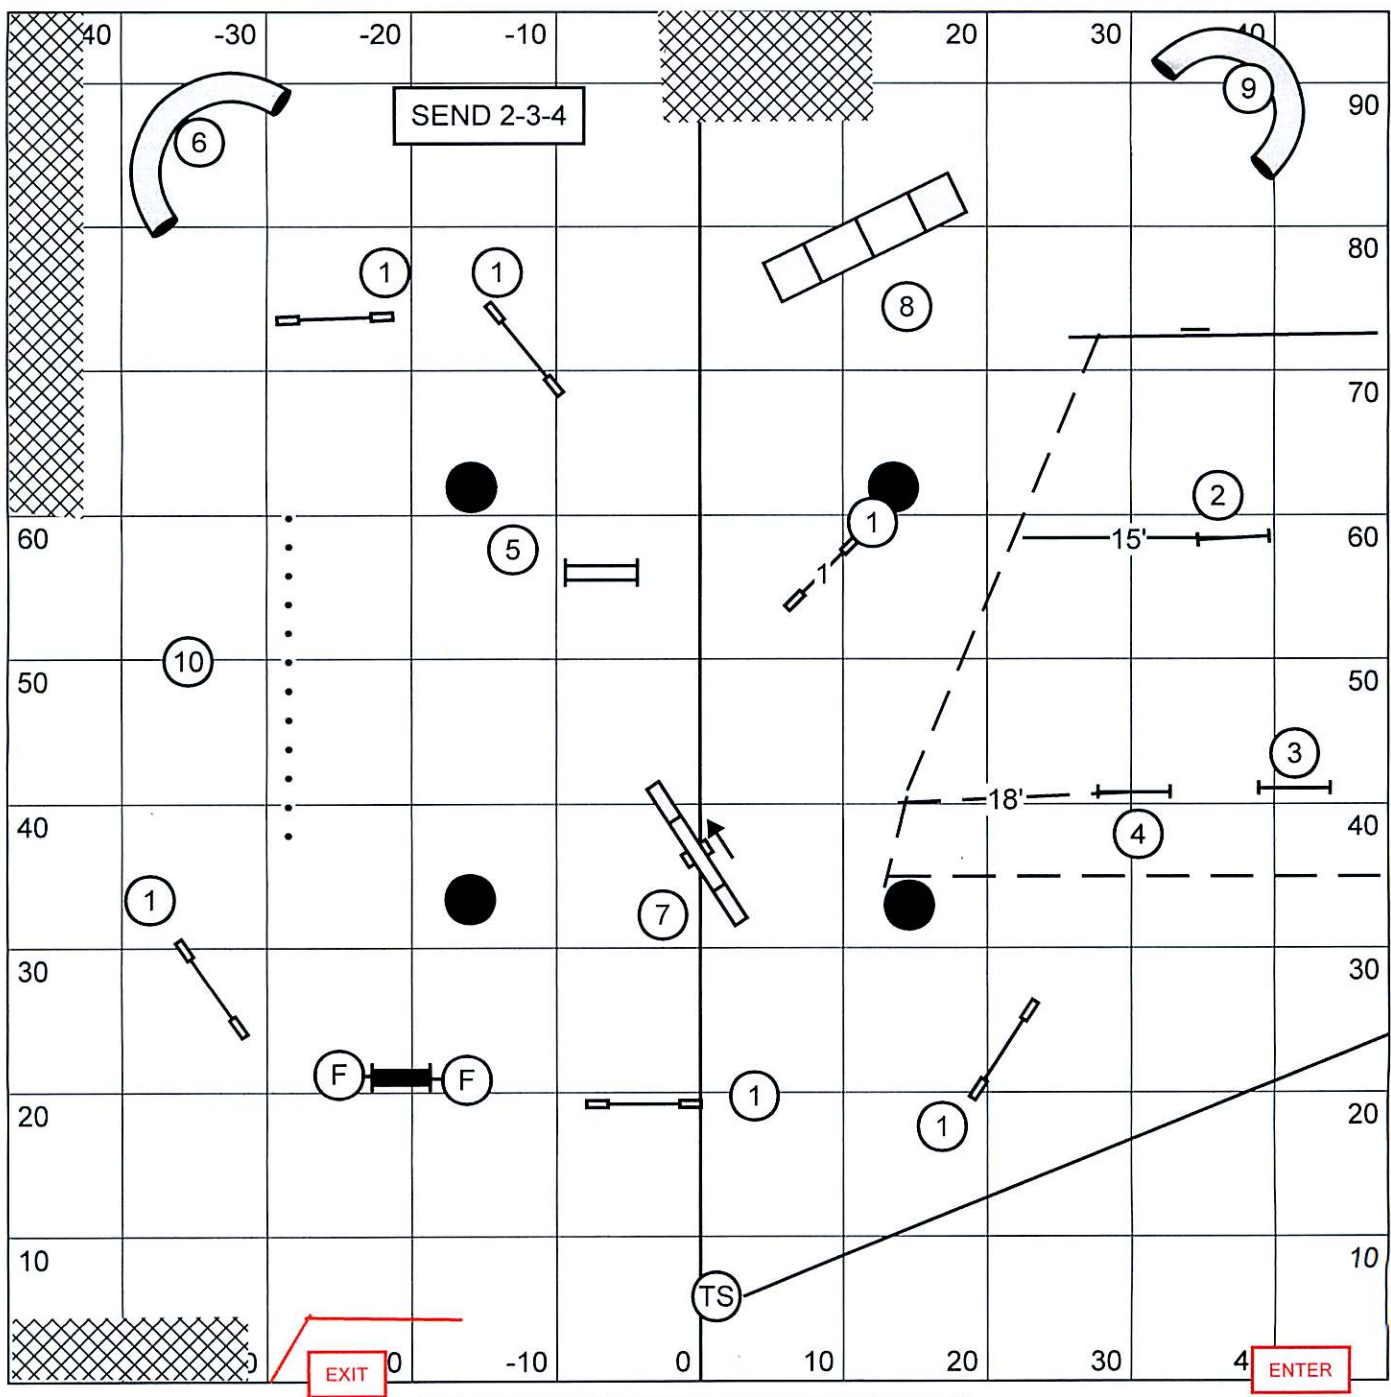

STONE CITY KENNEL CLUB
PAWSITIVELY HEAVEN PET RESORT
CHICAGO, ILLINOIS
EXCELLENT FAST
SATURDAY, SEPTEMBER 28, 2013
JUDGE: KANDY ROBINSON