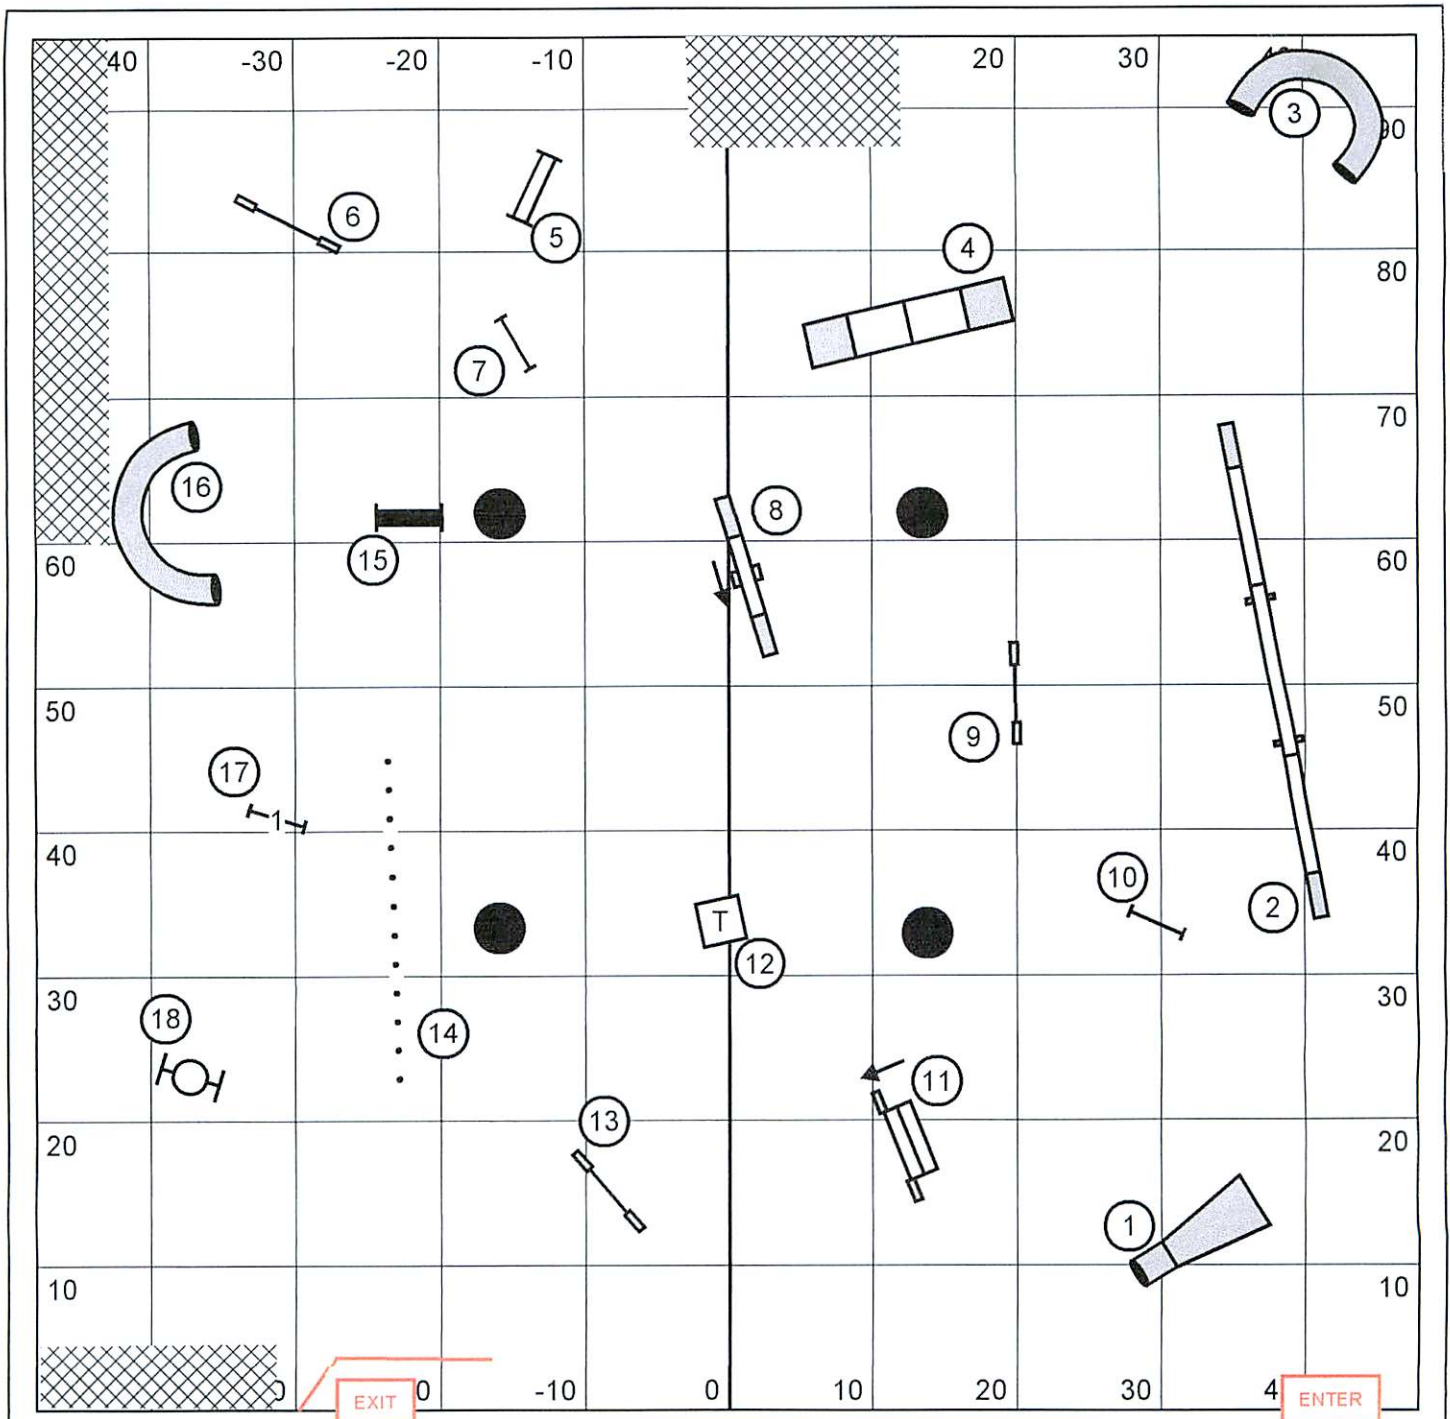

Stone City Kennel Club ~ Chicago Ridge, IL
 Novice Standard
 Saturday September 28, 2013
 Course Designed and Judged by Rob Robinson
 (Facility description: ~96x95, Inside on turf, E-timing.) 419

Stone City Kennel Club ~ Chicago Ridge, IL
 Open Standard
 Saturday September 28, 2013
 Course Designed and Judged by Rob Robinson
 (Facility description: ~96x95, Inside on turf, E-timing,) 462

Stone City Kennel Club ~ Chicago Ridge, IL
 Masters/Excellent Standard
 Saturday September 28, 2013
 Course Designed and Judged by Rob Robinson
 (Facility description: ~96x95, Inside on turf, E-timing,) 472