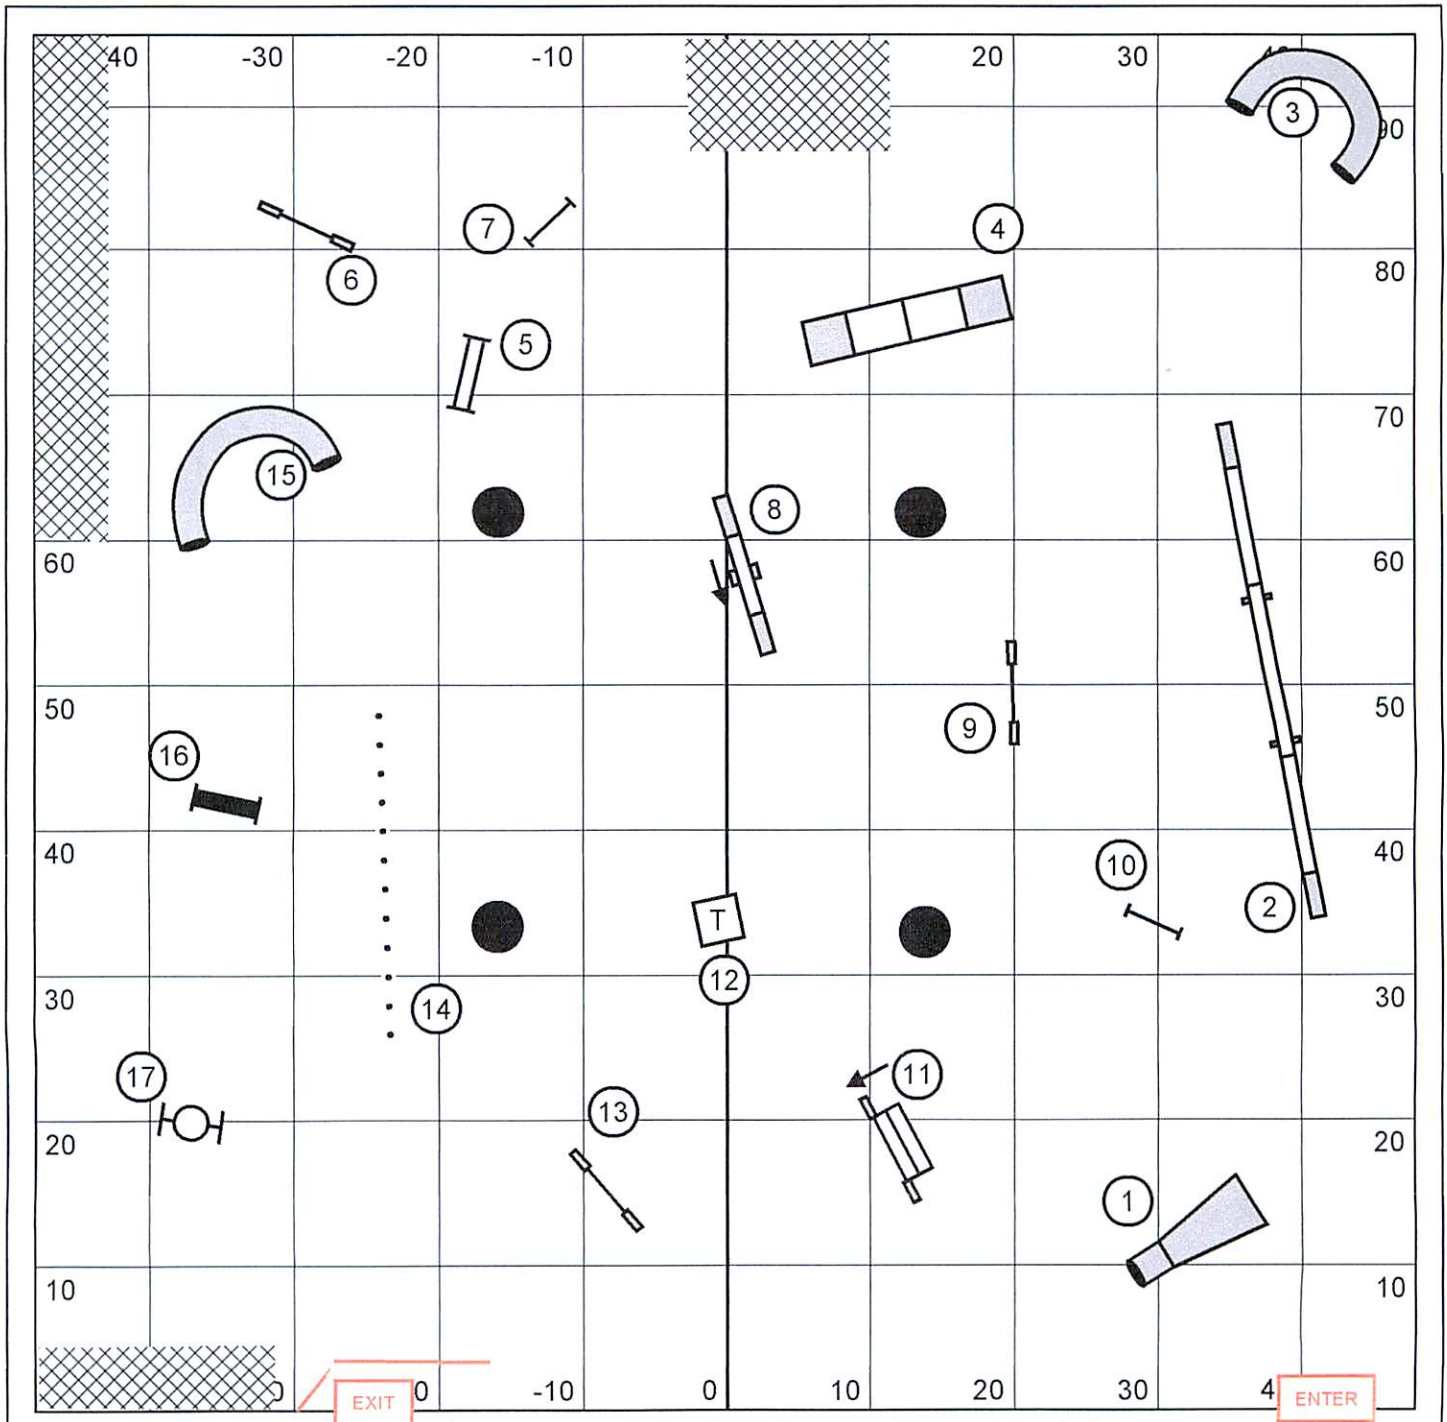

Stone City Kennel Club ~ Chicago Ridge, IL
 Novice Standard
 Saturday September 28, 2013
 Course Designed and Judged by Rob Robinson
 (Facility description: ~96x95, Inside on turf, E-timing.) 419

Stone City Kennel Club ~ Chicago Ridge, IL
 Open Standard
 Saturday September 28, 2013
 Course Designed and Judged by Rob Robinson
 (Facility description: ~96x95, Inside on turf, E-timing,) 462

Stone City Kennel Club ~ Chicago Ridge, IL
 Masters/Excellent Standard
 Saturday September 28, 2013
 Course Designed and Judged by Rob Robinson
 (Facility description: ~96x95, Inside on turf, E-timing,) 472