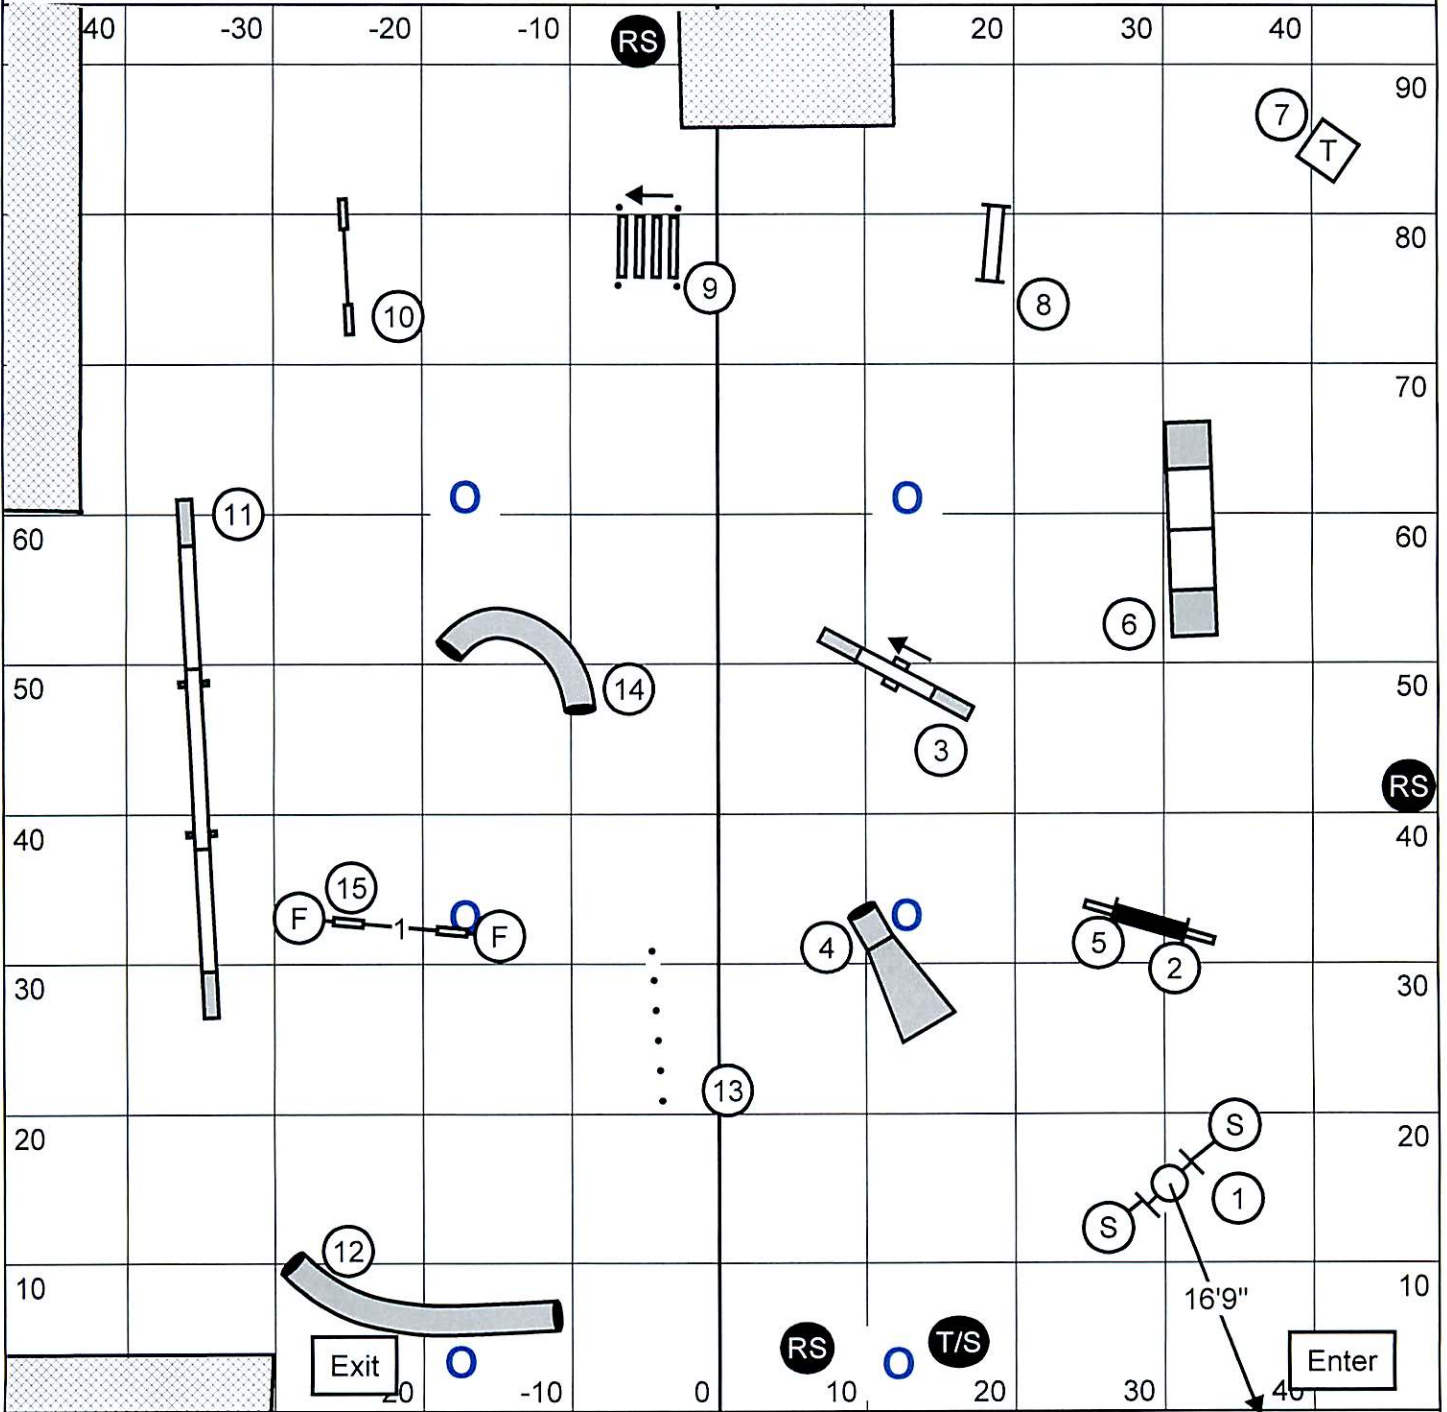

Agility Ability Club of IL
NOVICE STANDARD

Chicago Ridge, IL

Sunday, April 29, 2012
Judge: Laura A. English

Please enter when the dog prior to you is at #13 weaves.

Agility Ability Club of IL
OPEN STANDARD

Chicago Ridge, IL

Sunday, April 29, 2012
Judge: Laura A. English

Please enter when the dog prior to you is at #14 dogwalk.

Agility Ability Club of IL
NOVICE JWW

Chicago Ridge, IL

Sunday, April 29, 2012
Judge: Laura A. English

Chicago Ridge, IL

Sunday, April 29, 2012
Judge: Laura A. English

Please enter when the dog prior to you is at #14.