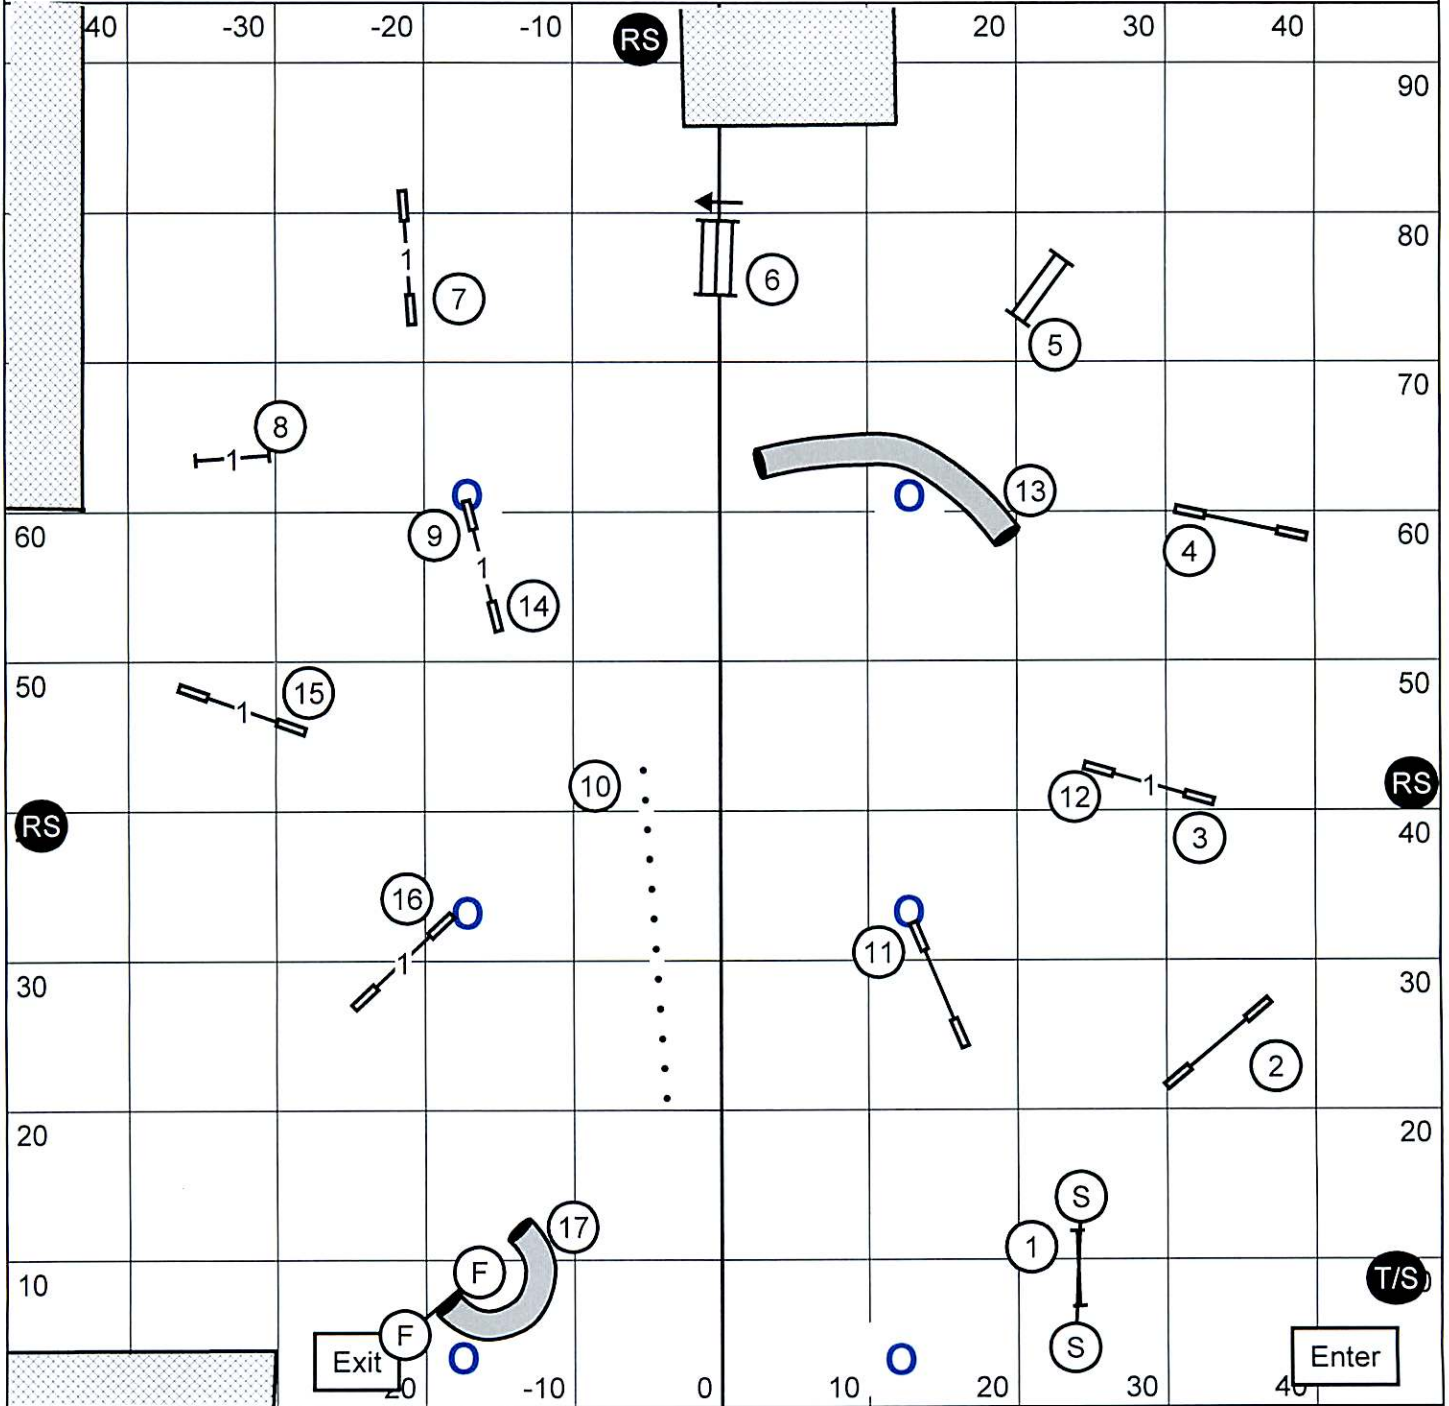

Chicago Ridge, IL

Sunday, April 29, 2012
Judge: Laura A. English

Please enter when the dog prior to you is at #14 dogwalk.

Agility Ability Club of IL
NOVICE JWW

Chicago Ridge, IL

Sunday, April 29, 2012
Judge: Laura A. English

Please enter when the dog prior to you is at #10.

Agility Ability Club of IL
OPEN JWW

Chicago Ridge, IL

Sunday, April 29, 2012
Judge: Laura A. English

Please enter when the dog prior to you is at #13.

Agility Ability Club of IL
EXCELLENT JWW

Chicago Ridge, IL

Sunday, April 29, 2012
Judge: Laura A. English

Please enter when the dog prior to you is at #14.