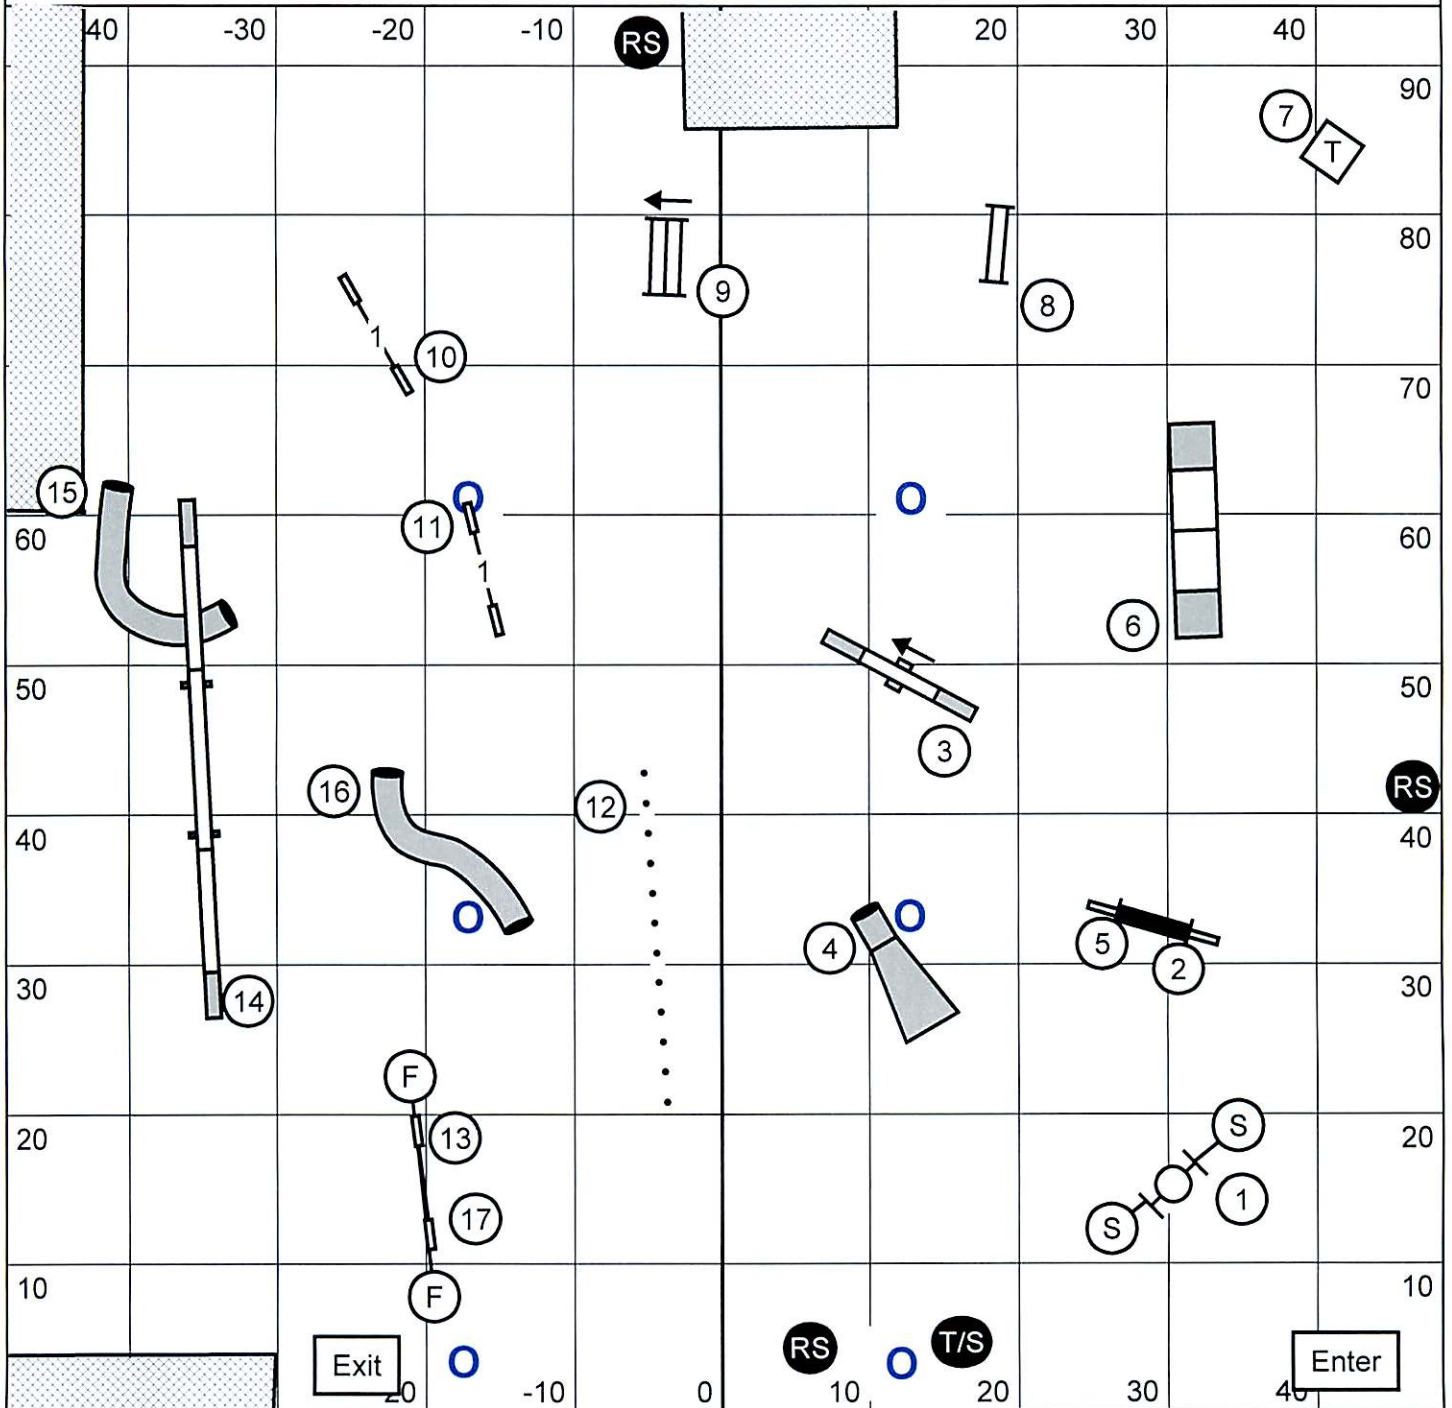

Agility Ability Club of IL
NOVICE STANDARD

Chicago Ridge, IL

Sunday, April 29, 2012
Judge: Laura A. English

Please enter when the dog prior to you is at #13 weaves.

Agility Ability Club of IL
OPEN STANDARD

Chicago Ridge, IL

Sunday, April 29, 2012
Judge: Laura A. English

Please enter when the dog prior to you is at #14 dogwalk.

Agility Ability Club of IL
NOVICE JWW

Chicago Ridge, IL

Sunday, April 29, 2012
Judge: Laura A. English

Please enter when the dog prior to you is at #10.

Agility Ability Club of IL
OPEN JWW

Chicago Ridge, IL

Sunday, April 29, 2012
Judge: Laura A. English

Please enter when the dog prior to you is at #13.

Agility Ability Club of IL
EXCELLENT JWW

Chicago Ridge, IL

Sunday, April 29, 2012
Judge: Laura A. English

Please enter when the dog prior to you is at #14.