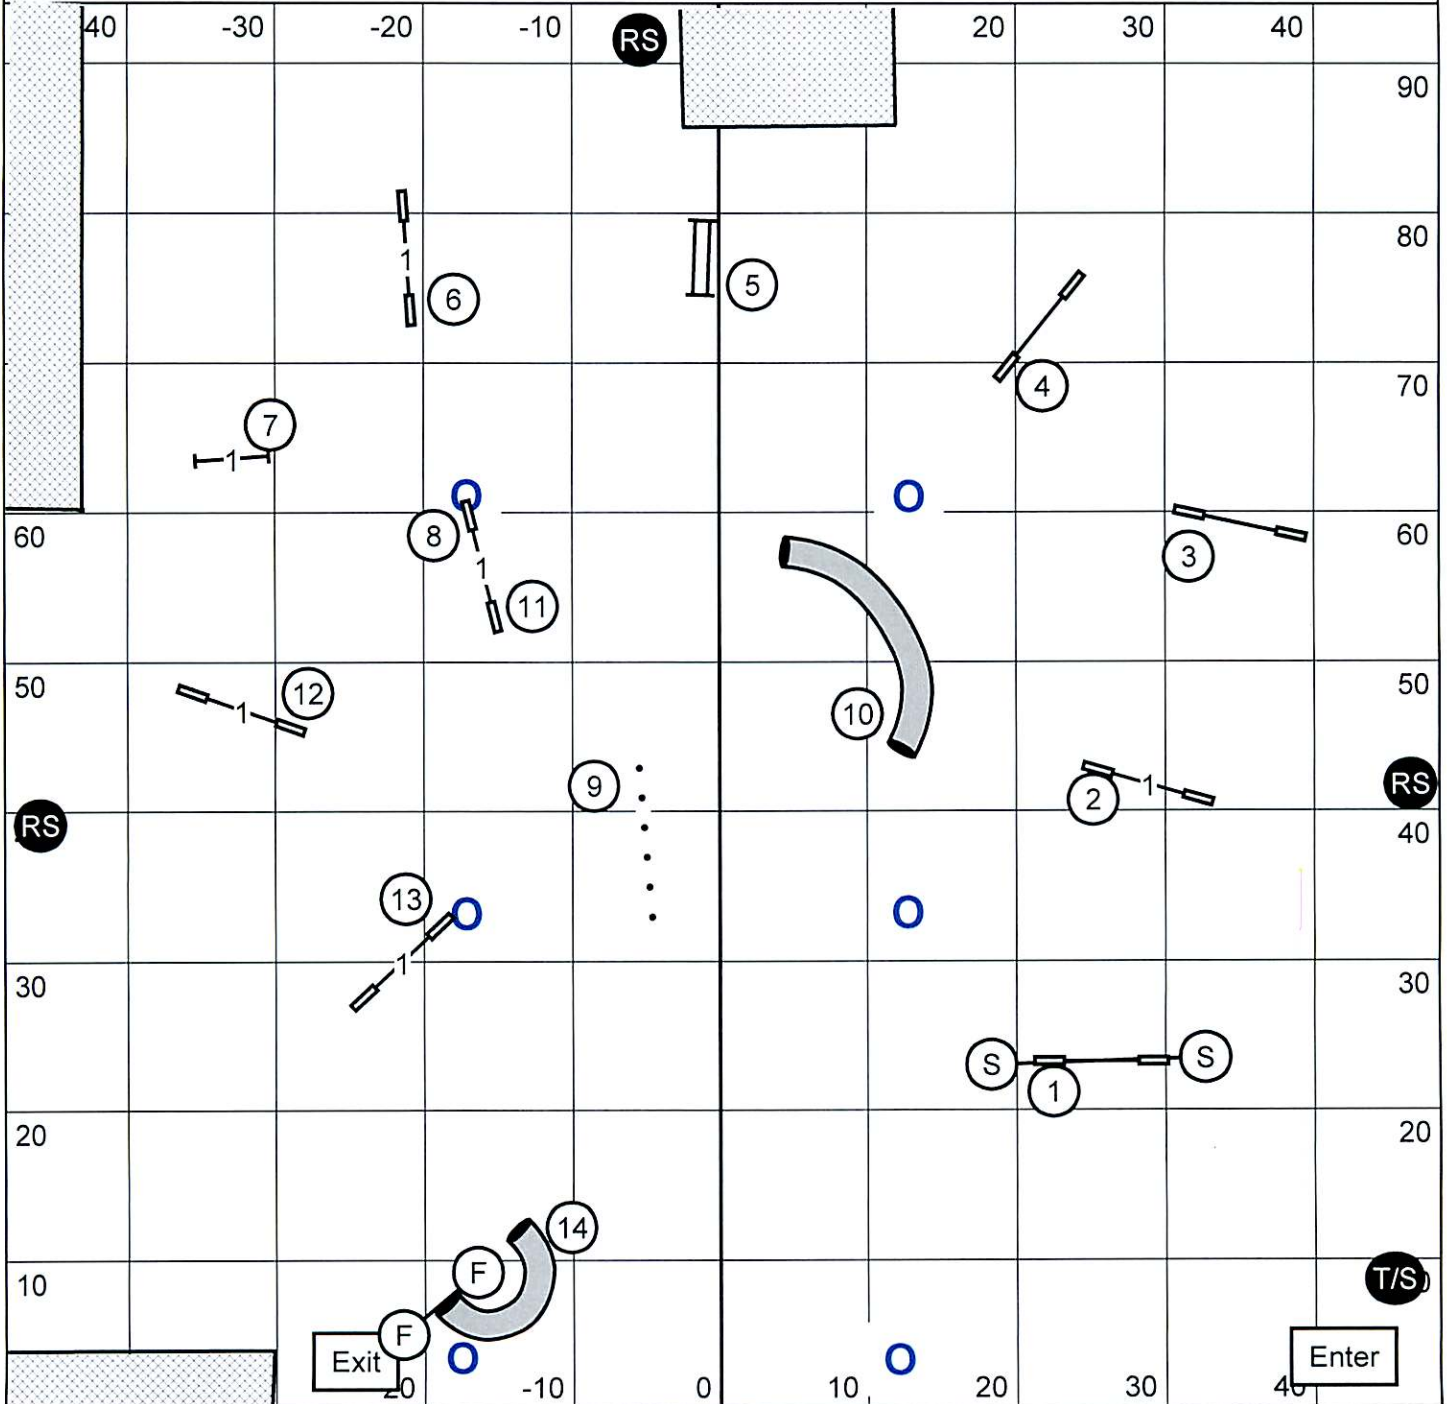

Chicago Ridge, IL

Sunday, April 29, 2012
Judge: Laura A. English

Please enter when the dog prior to you is at #14 dogwalk.

Agility Ability Club of IL
NOVICE JWW

Chicago Ridge, IL

Sunday, April 29, 2012
Judge: Laura A. English

Chicago Ridge, IL

Sunday, April 29, 2012
Judge: Laura A. English

Please enter when the dog prior to you is at #14.