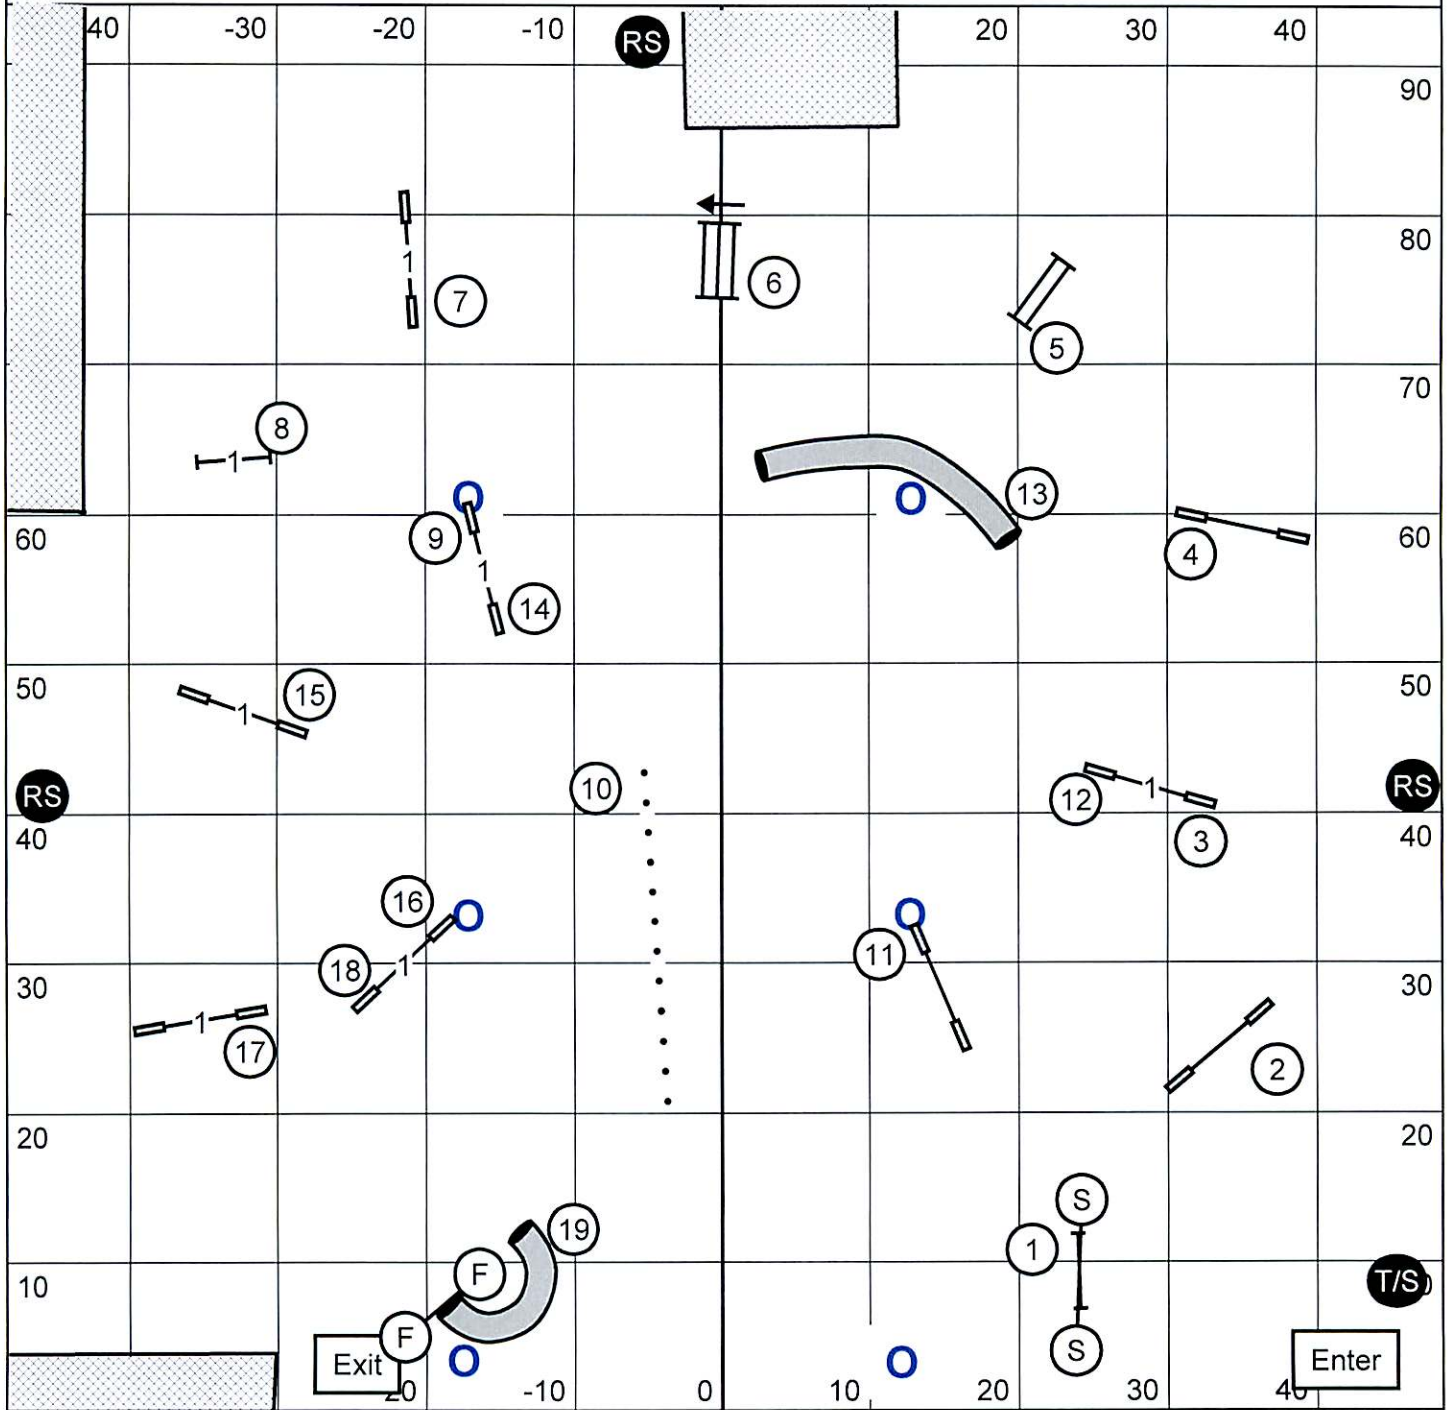

Please enter when the dog prior to you is at #10.

Agility Ability Club of IL
OPEN JWW

Chicago Ridge, IL

Sunday, April 29, 2012
Judge: Laura A. English

Please enter when the dog prior to you is at #13.

Agility Ability Club of IL
EXCELLENT JWW

Chicago Ridge, IL

Sunday, April 29, 2012
Judge: Laura A. English

Please enter when the dog prior to you is at #14.