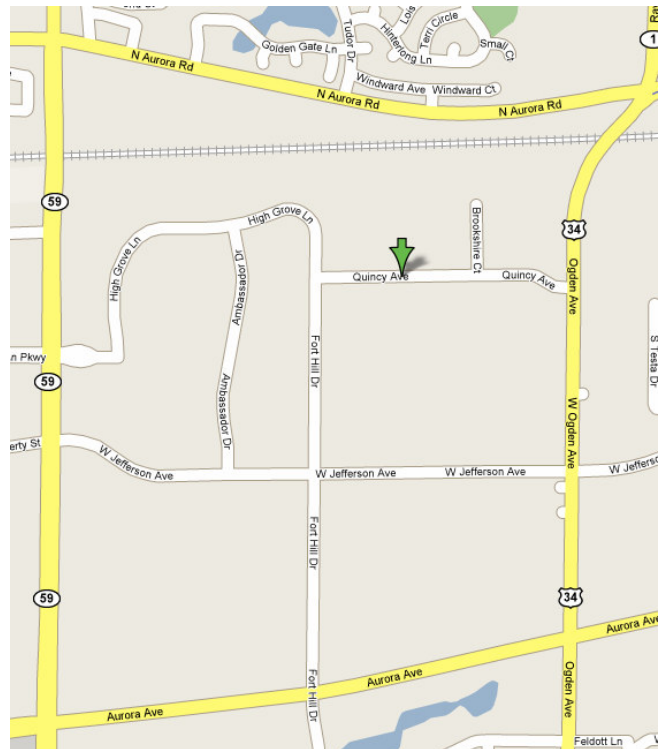

ARMBANDS

If you submitted a height card, your armband will be available at the front desk as you enter the building, along with course maps and running orders for the day. If you did not submit a height card, you will need to come to the scoretable to show your height card and receive your armbands. If you do not have a height card, your dog will need to be measured before you are allowed to run.

SITE INFORMATION: As always, clean up after your dog. Remember that hotels are considered by the AKC to be part of the trial site, so exhibitors observed not picking up or causing disturbances at the hotels may face AKC sanctions. We'd like to be able to keep using these hotels for dog shows, so please continue to be exemplary dog owners.

DIRECTIONS TO THE TRIAL SITE:

<http://www.playersindoor.com/>

From the North or South: I-294 (Tri-State Tollway) to I-88 (Ronald Reagan Memorial Tollway) WEST. Exit Route 59 SOUTH

From East or West, I-88 (Ronald Reagan Memorial Tollway).

Exit Route 59 SOUTH

THEN Route 59 South to Jefferson Ave. (This street has two names and two signs: it is Liberty Road to the right and Jefferson Ave to the LEFT). Turn LEFT on Jefferson Ave. to Fort Hill Drive. Turn LEFT on Fort Hill Drive to corner of Quincy & Fort Hill Dr.

Players Sports is on Southwest Corner of Fort Hill Drive & Quincy Ave., Naperville IL 60540.