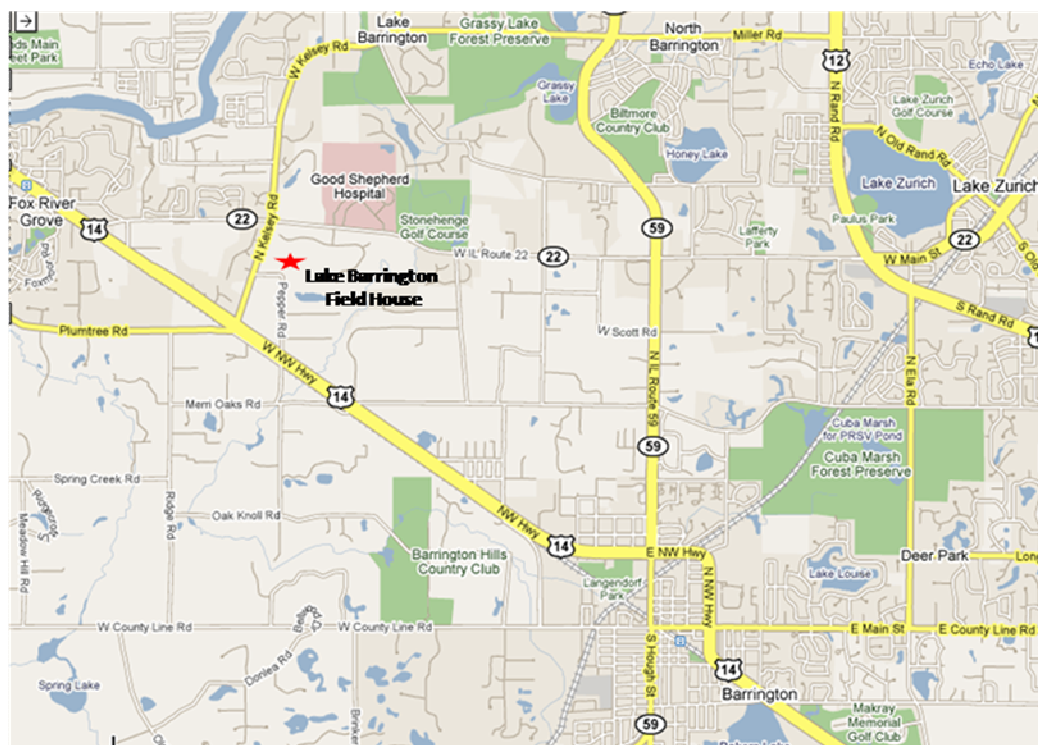

DIRECTIONS TO THE TRIAL SITE:

Take Northwest Highway (Rt. 14) to Pepper Rd.
The Lake Barrington Field House is located about a half mile north of Rt.14 off Pepper Rd.

<http://www.lakebarringtonfieldhouse.com/about/directions.aspx>