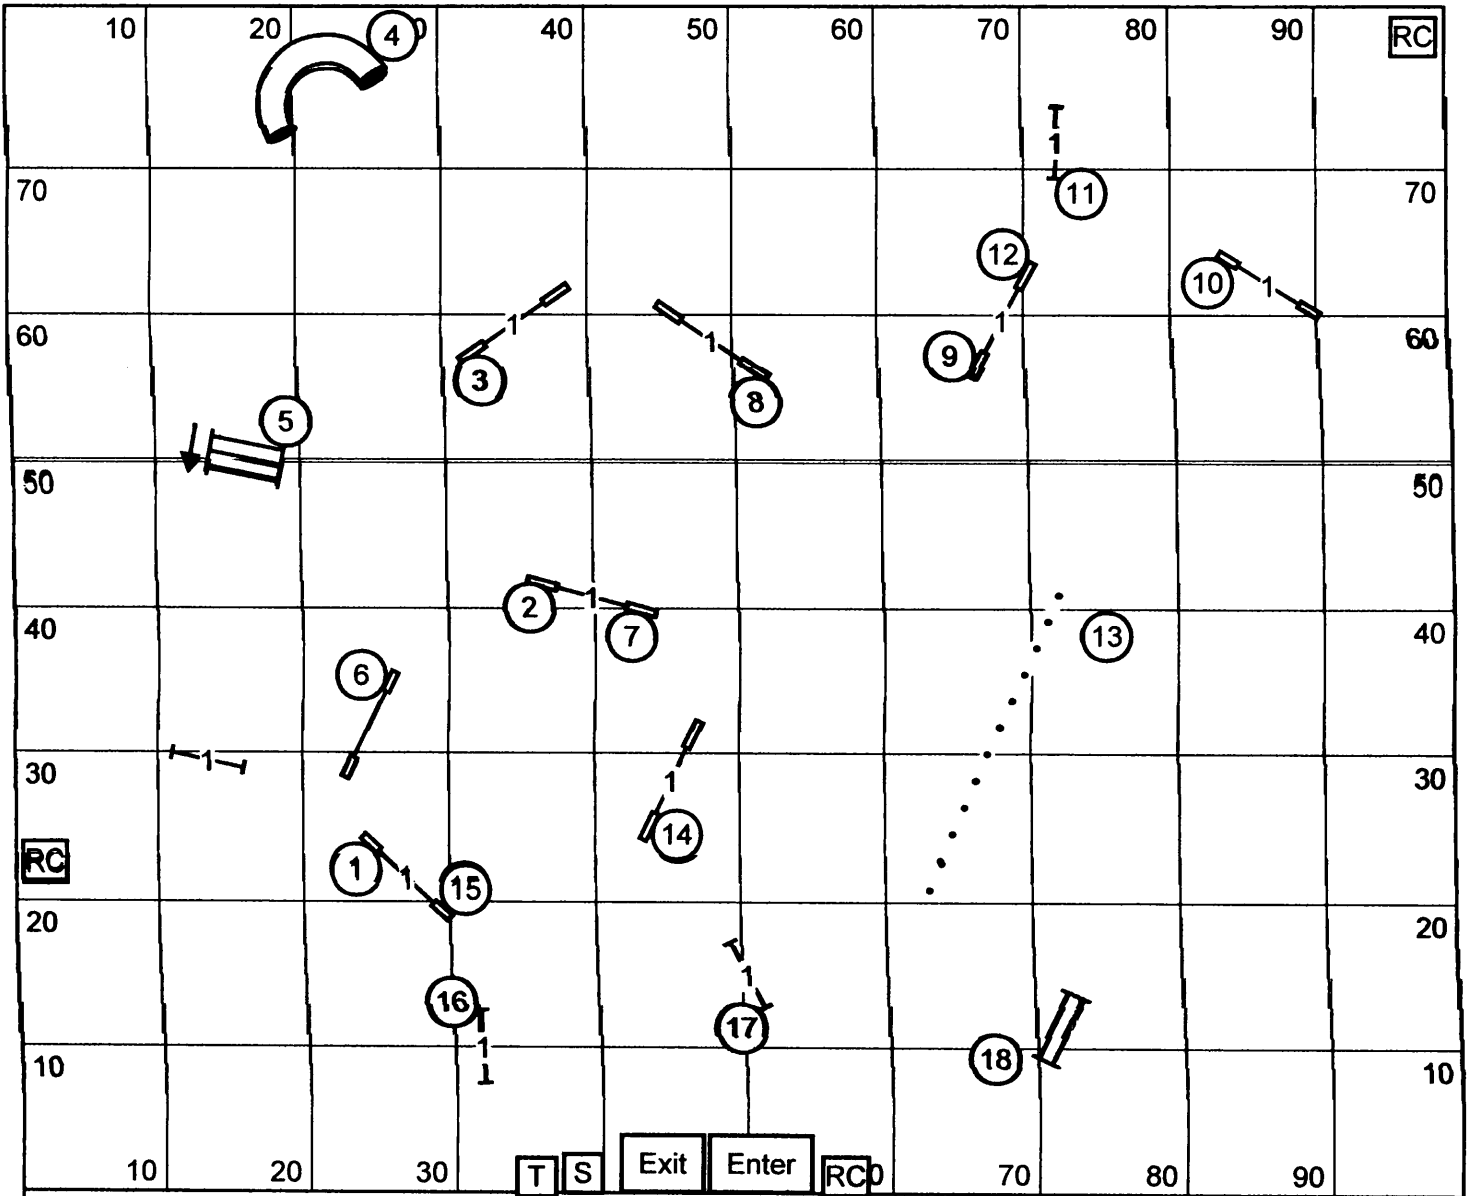

Next Dog #15

Smack Dabs Agility Club
Excellent Jumpers
March 6, 2010
Judge: Cindy Elliott
Indoors on dirt; E -Timing