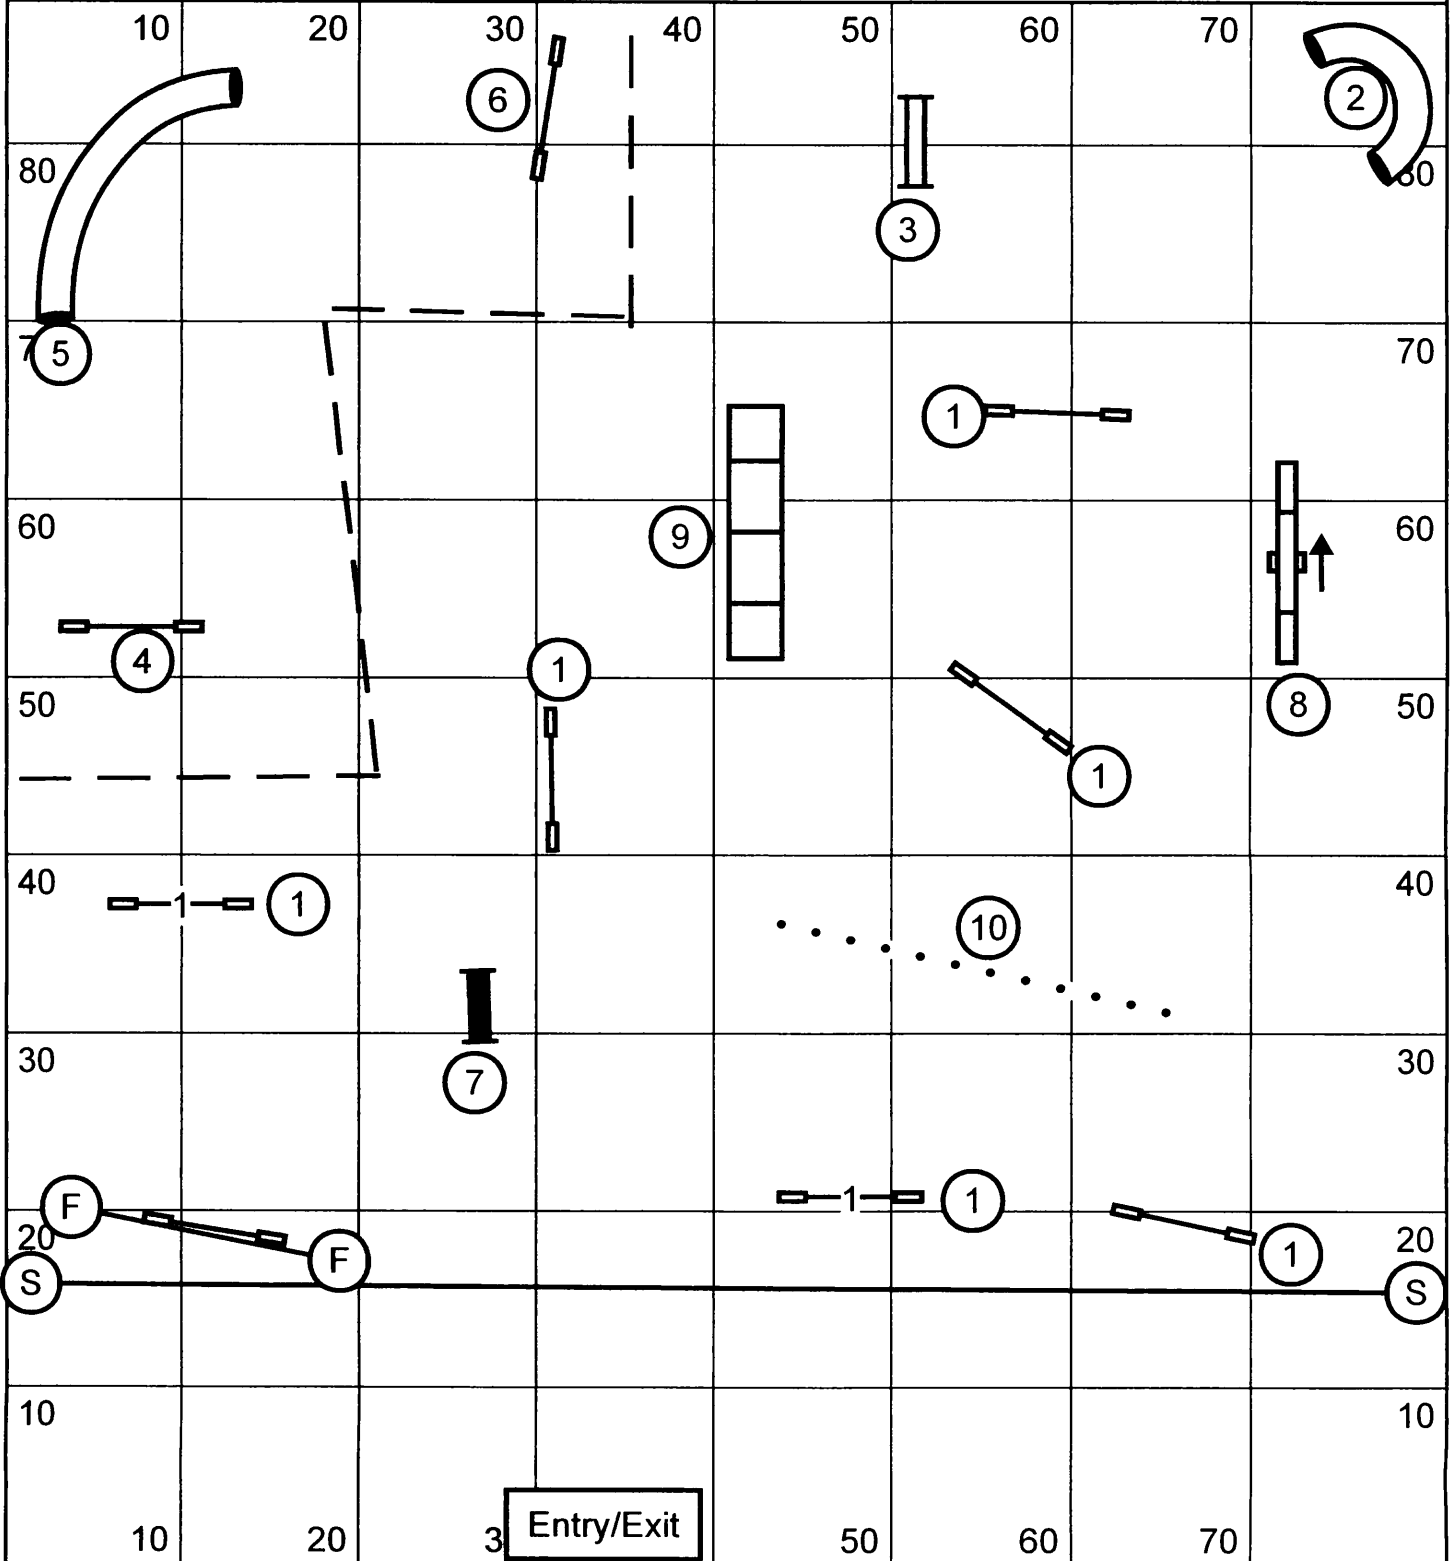

Open FAST  
 Tom Slattery

Smack Dab's Agility Club of Warrenville

Sunday, March 6, 2011

Excellent FAST

Tom Slattery

SEND IS 4-5-6 IN THAT ORDER