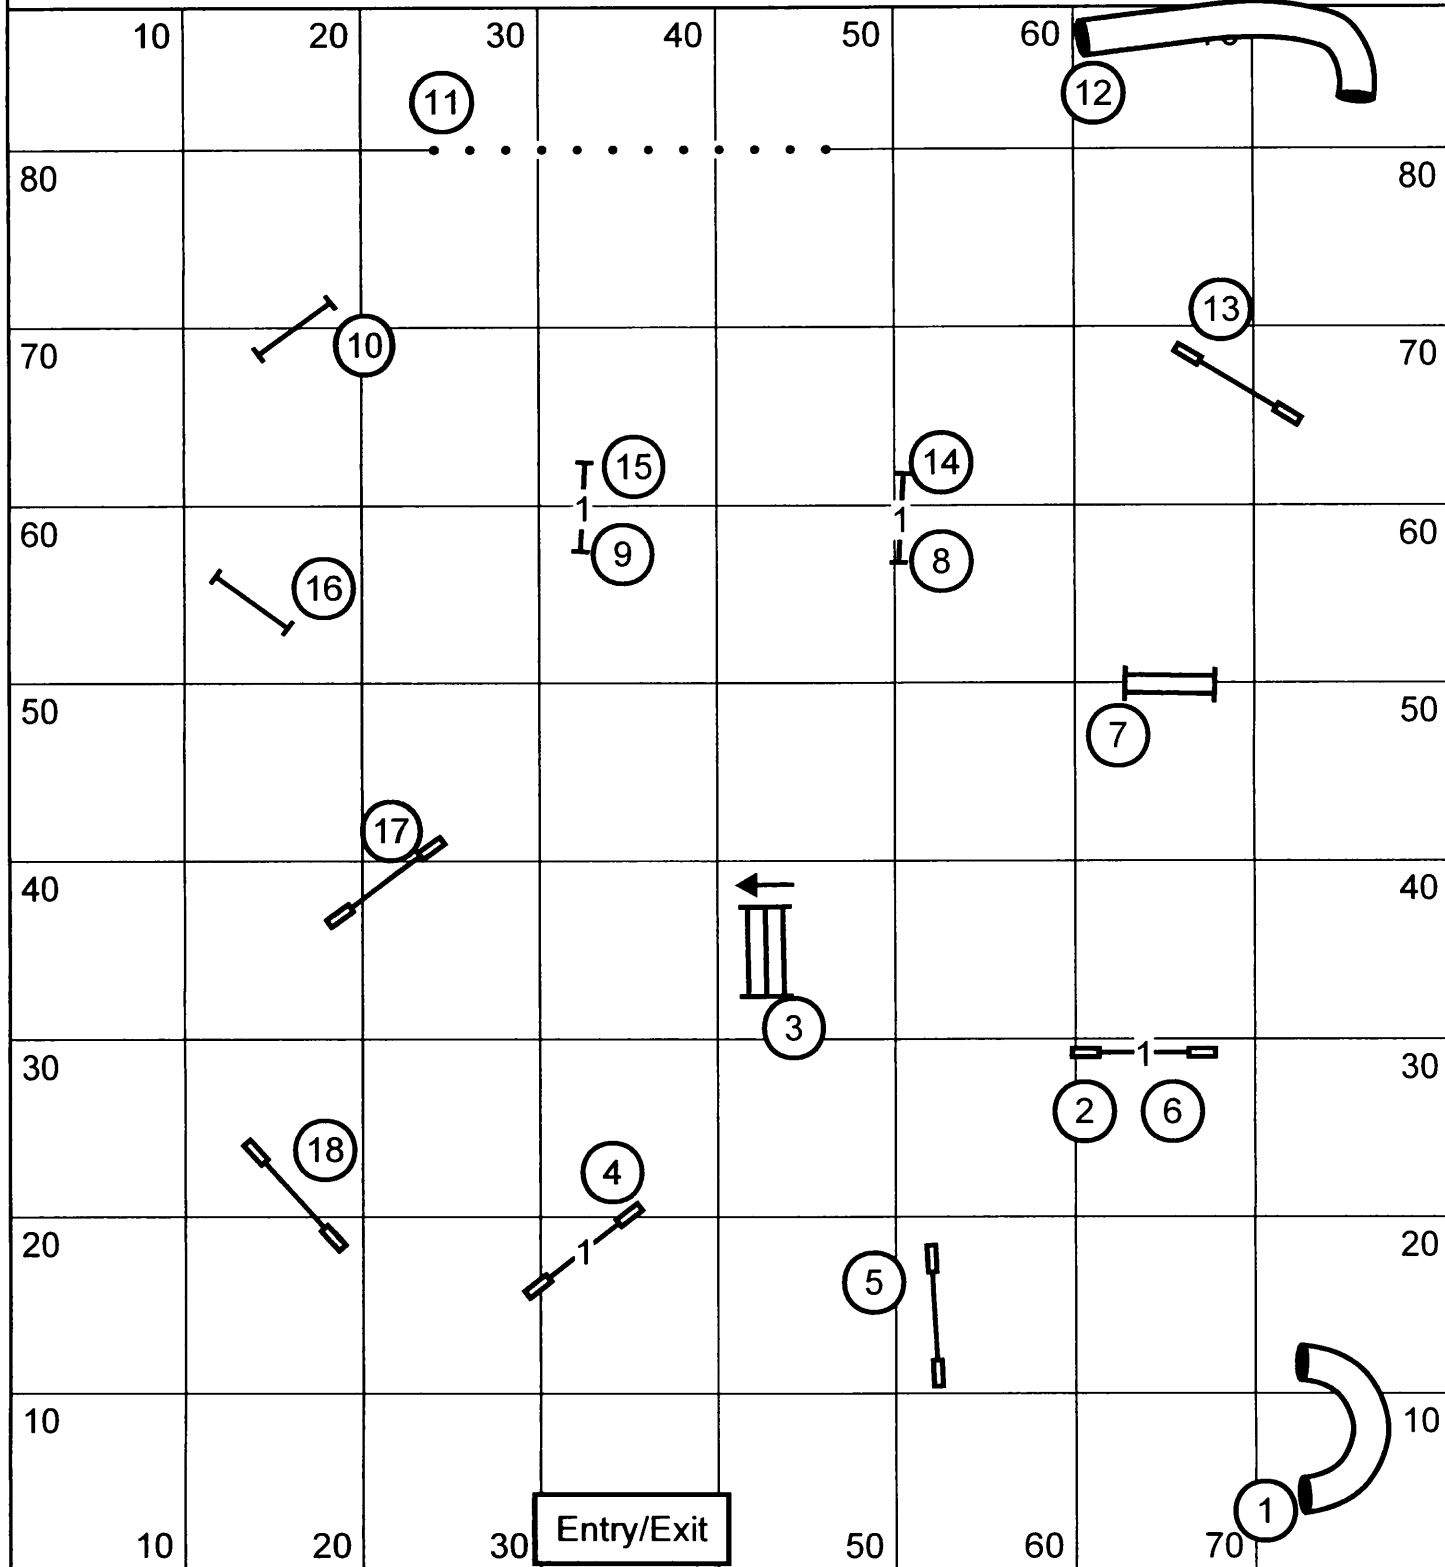

Smack Dab's Agility Club of Warrenville
Sunday, March 6, 2011
Open Jumpers With Weaves
Tom Slattery