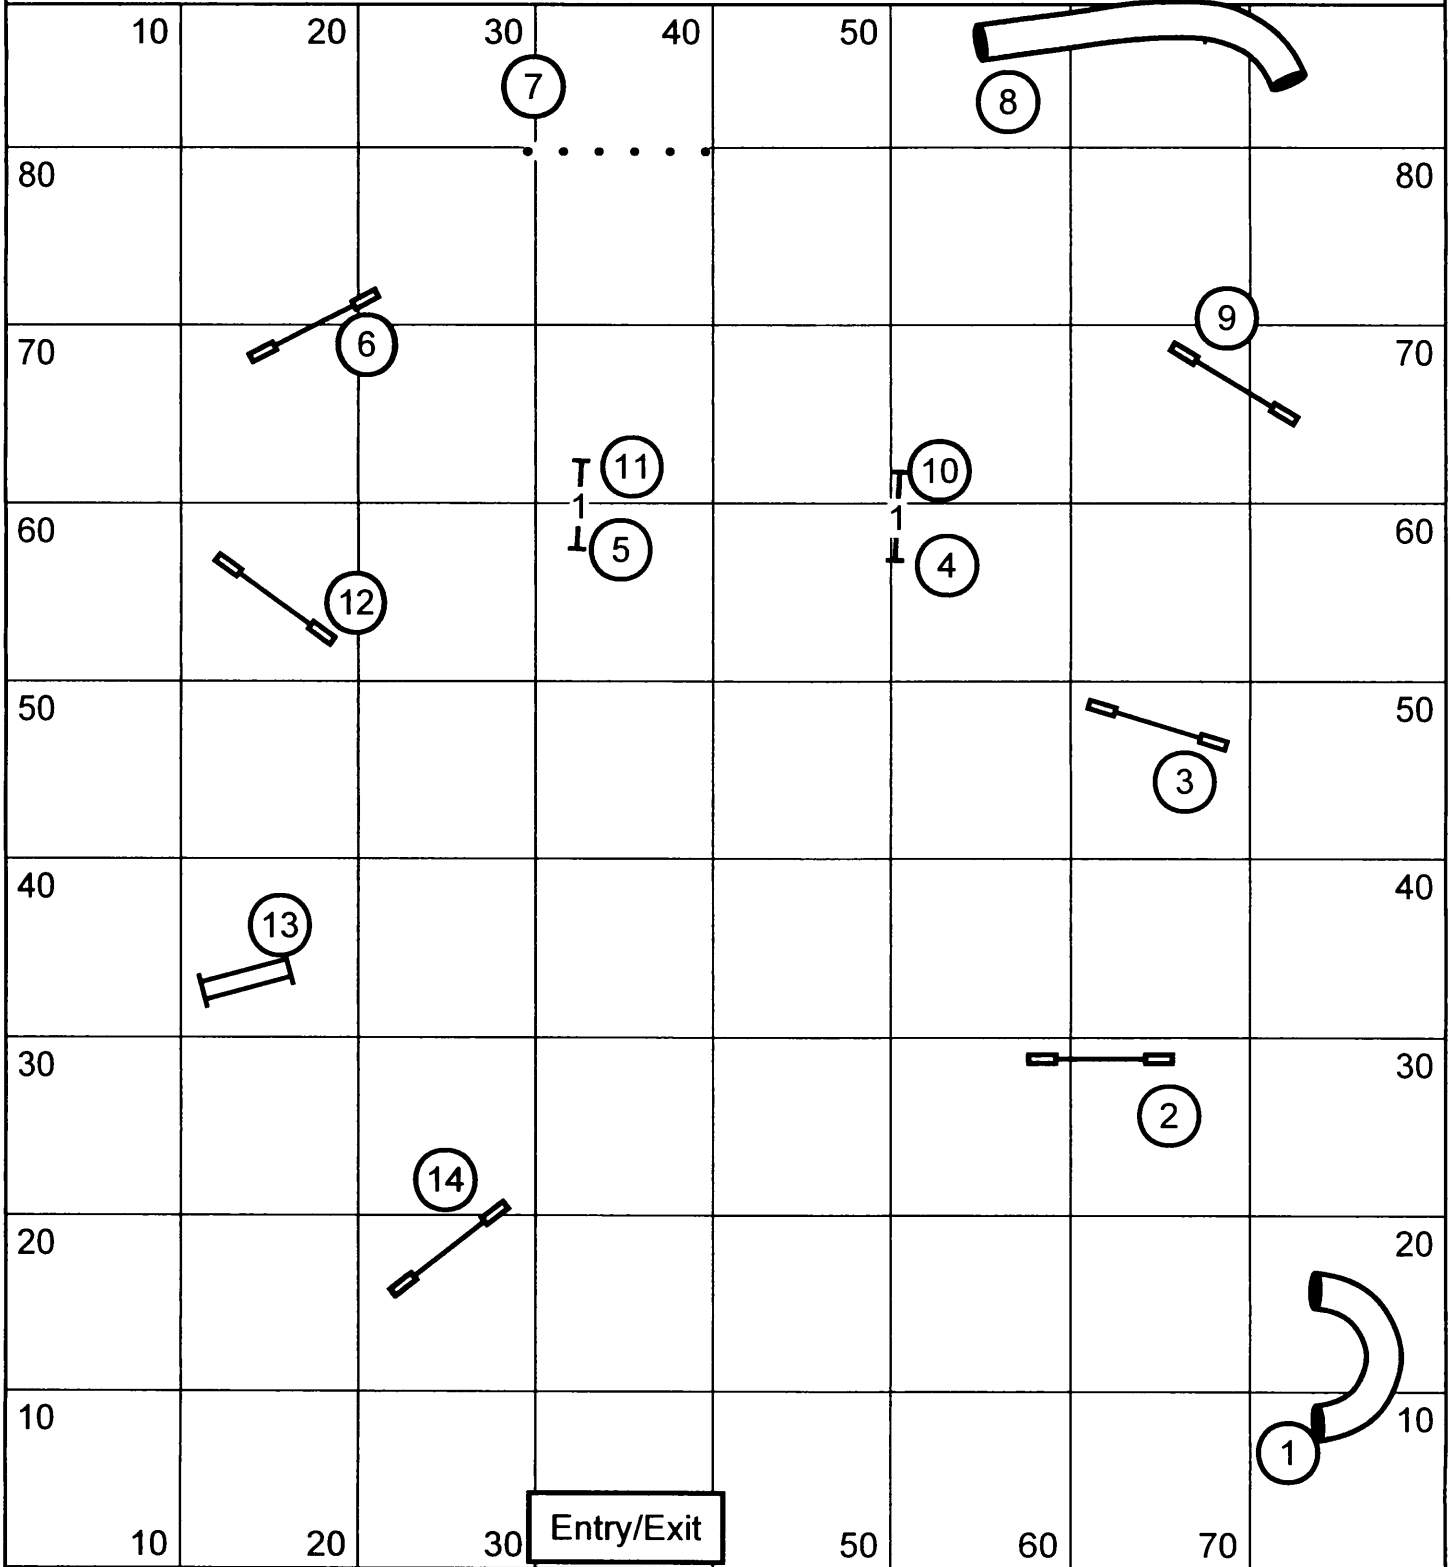

Smack Dab's Agility Club of Warrentville
Sunday, March 6, 2011
Novice Jumpers With Weaves
Tom Slattery