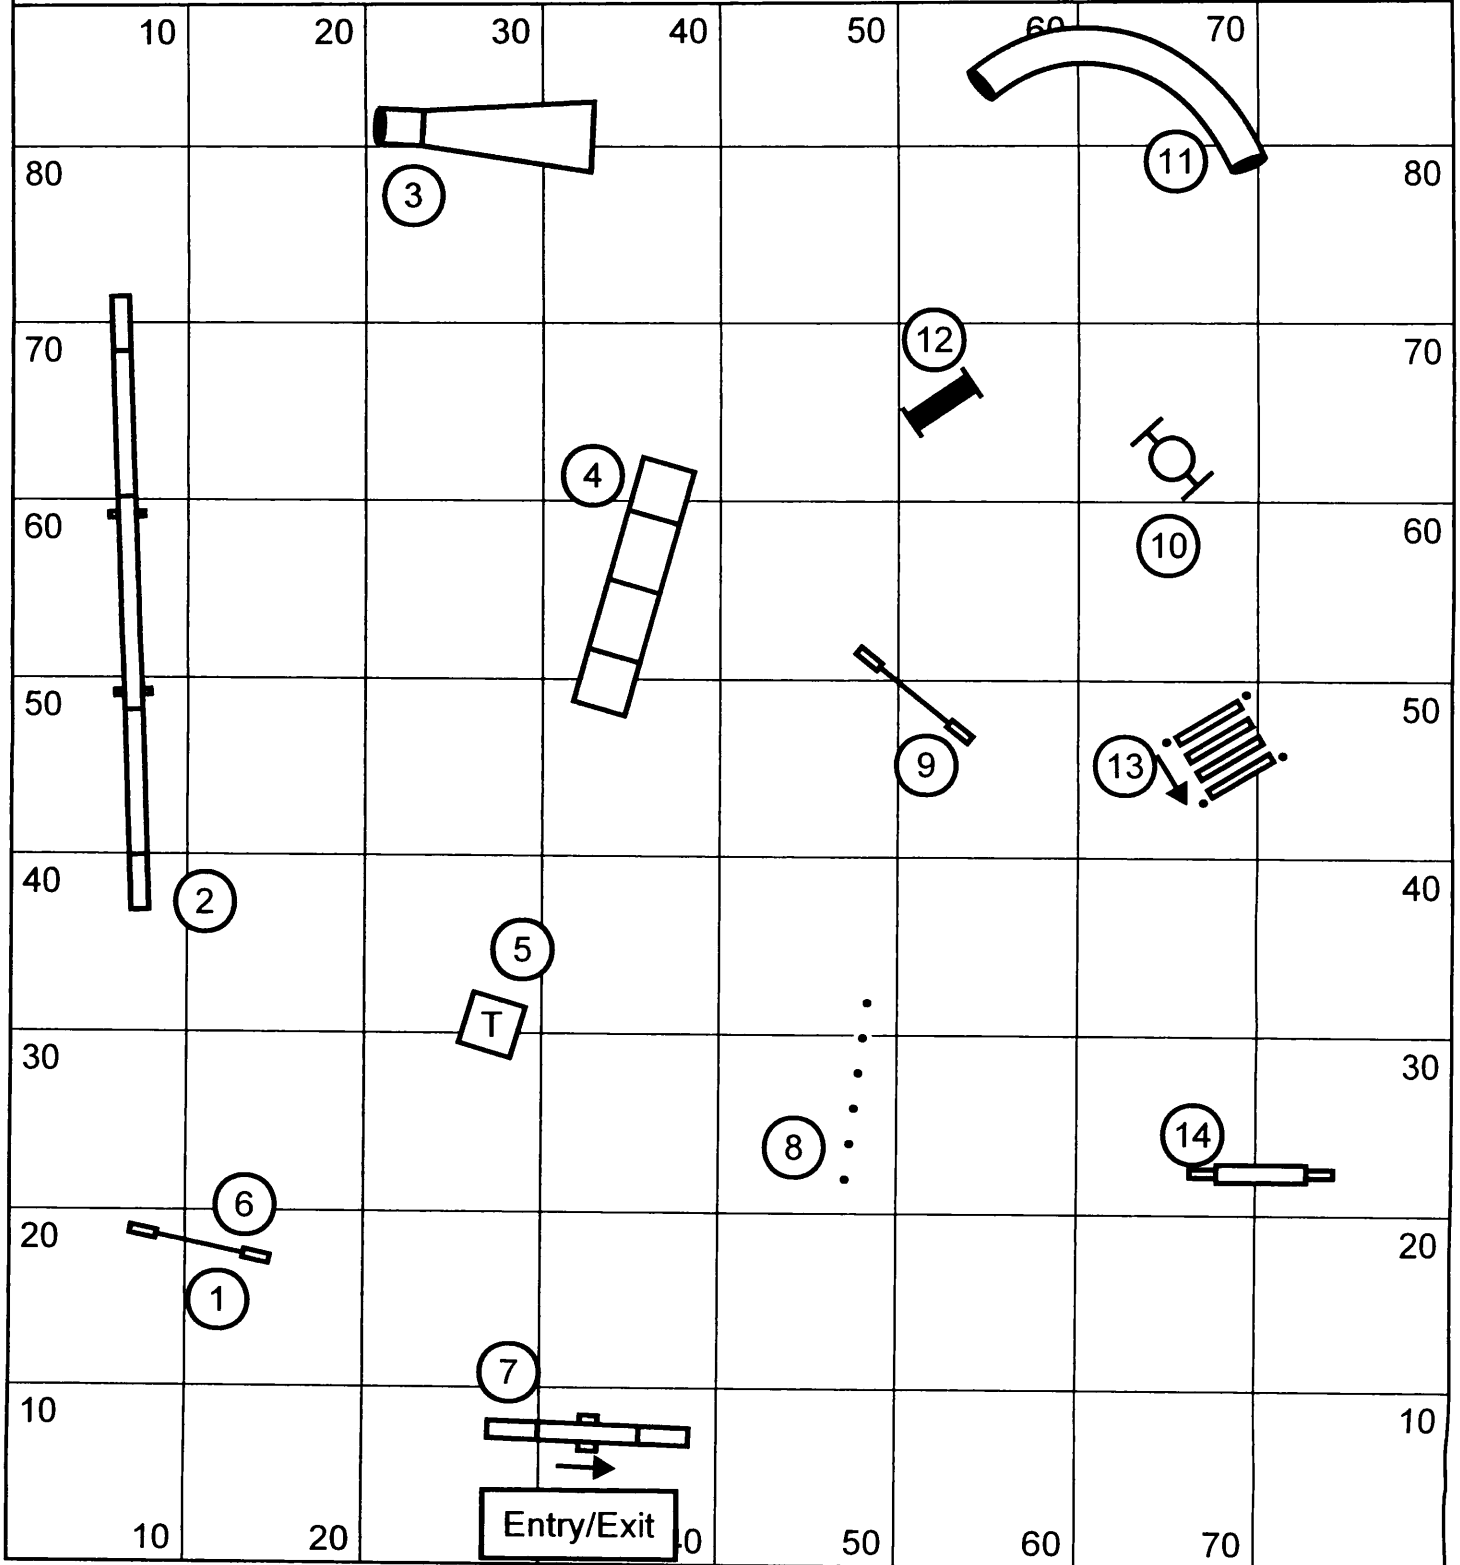

Smack Dab's Agility Club of Warrentville  
 Sunday, March 6, 2011  
 Novice Standard  
 Tom Slattery

Smack Dab's Agility Club of Warrenville  
 Sunday, March 6, 2011  
 Open Standard  
 Tom Slattery

Smack Dabs Agility Club of Warrenville  
 Ledges Horse Arena, Roscoe, IL  
 EXCELLENT STANDARD  
 Sunday, March 6, 2010  
 Rhonda Crane, judge

Open FAST  
 Tom Slattery

Smack Dab's Agility Club of Warrenville

Sunday, March 6, 2011

Excellent FAST

Tom Slattery

SEND IS 4-5-6 IN THAT ORDER