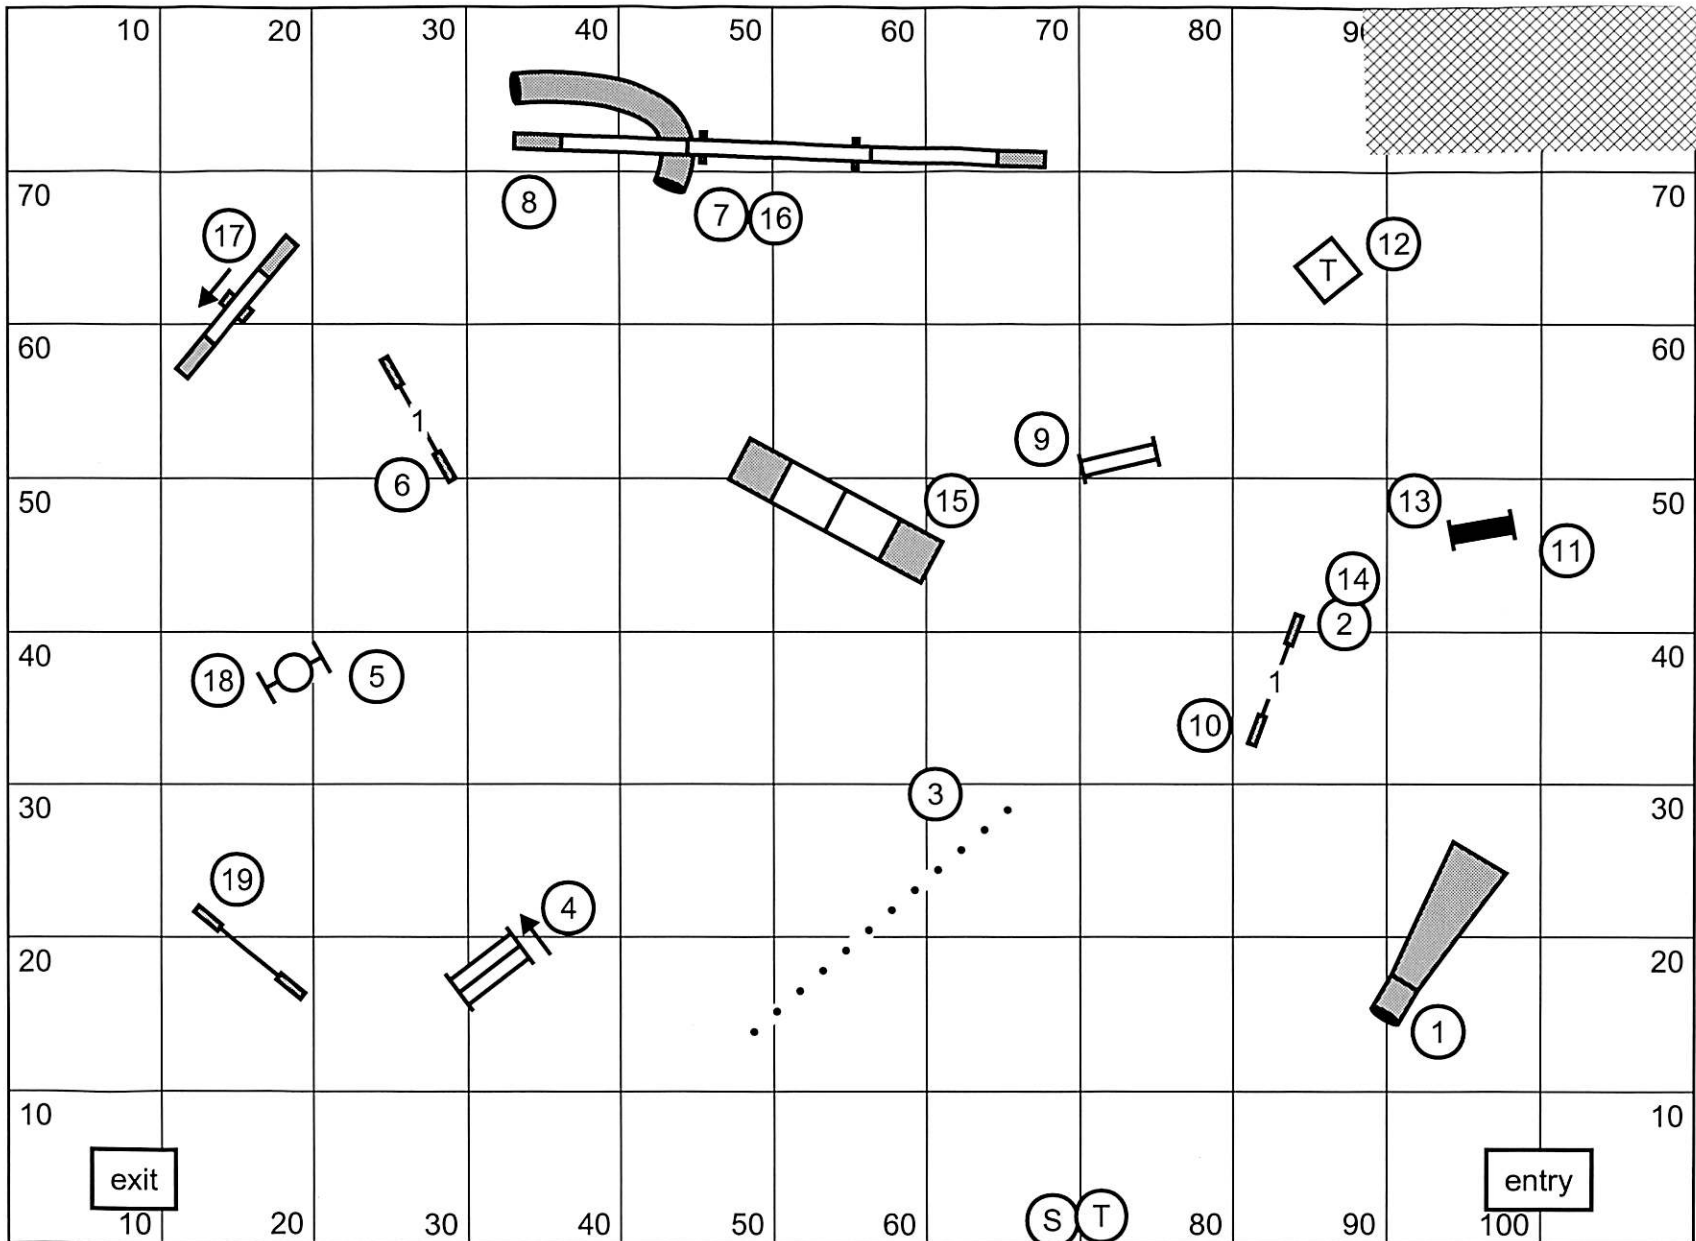

Smack Dab's Agility Club of Warrentville  
 Sunday, March 6, 2011  
 Novice Standard  
 Tom Slattery

Smack Dab's Agility Club of Warrenville  
 Sunday, March 6, 2011  
 Open Standard  
 Tom Slattery

Smack Dabs Agility Club of Warrenville  
 Ledges Horse Arena, Roscoe, IL  
 EXCELLENT STANDARD  
 Sunday, March 6, 2010  
 Rhonda Crane, judge

Smack Dab's Agility Club of Warrentville  
 Sunday, March 6, 2011  
 Novice Jumpers With Weaves  
 Tom Slattery

Smack Dab's Agility Club of Warrenville  
 Sunday, March 6, 2011  
 Open Jumpers With Weaves  
 Tom Slattery

Next Dog #15

Smack Dabs Agility Club  
 Excellent Jumpers  
 March 6, 2010  
 Judge: Cindy Elliott  
 Indoors on dirt; E -Timing

Smack Dab's Agility Club of Warrenville  
 Sunday, March 6, 2011

SEND IS 4-5-6 IN THAT ORDER

Open FAST  
 Tom Slattery

Smack Dab's Agility Club of Warrenville

Sunday, March 6, 2011

Excellent FAST

Tom Slattery

SEND IS 4-5-6 IN THAT ORDER