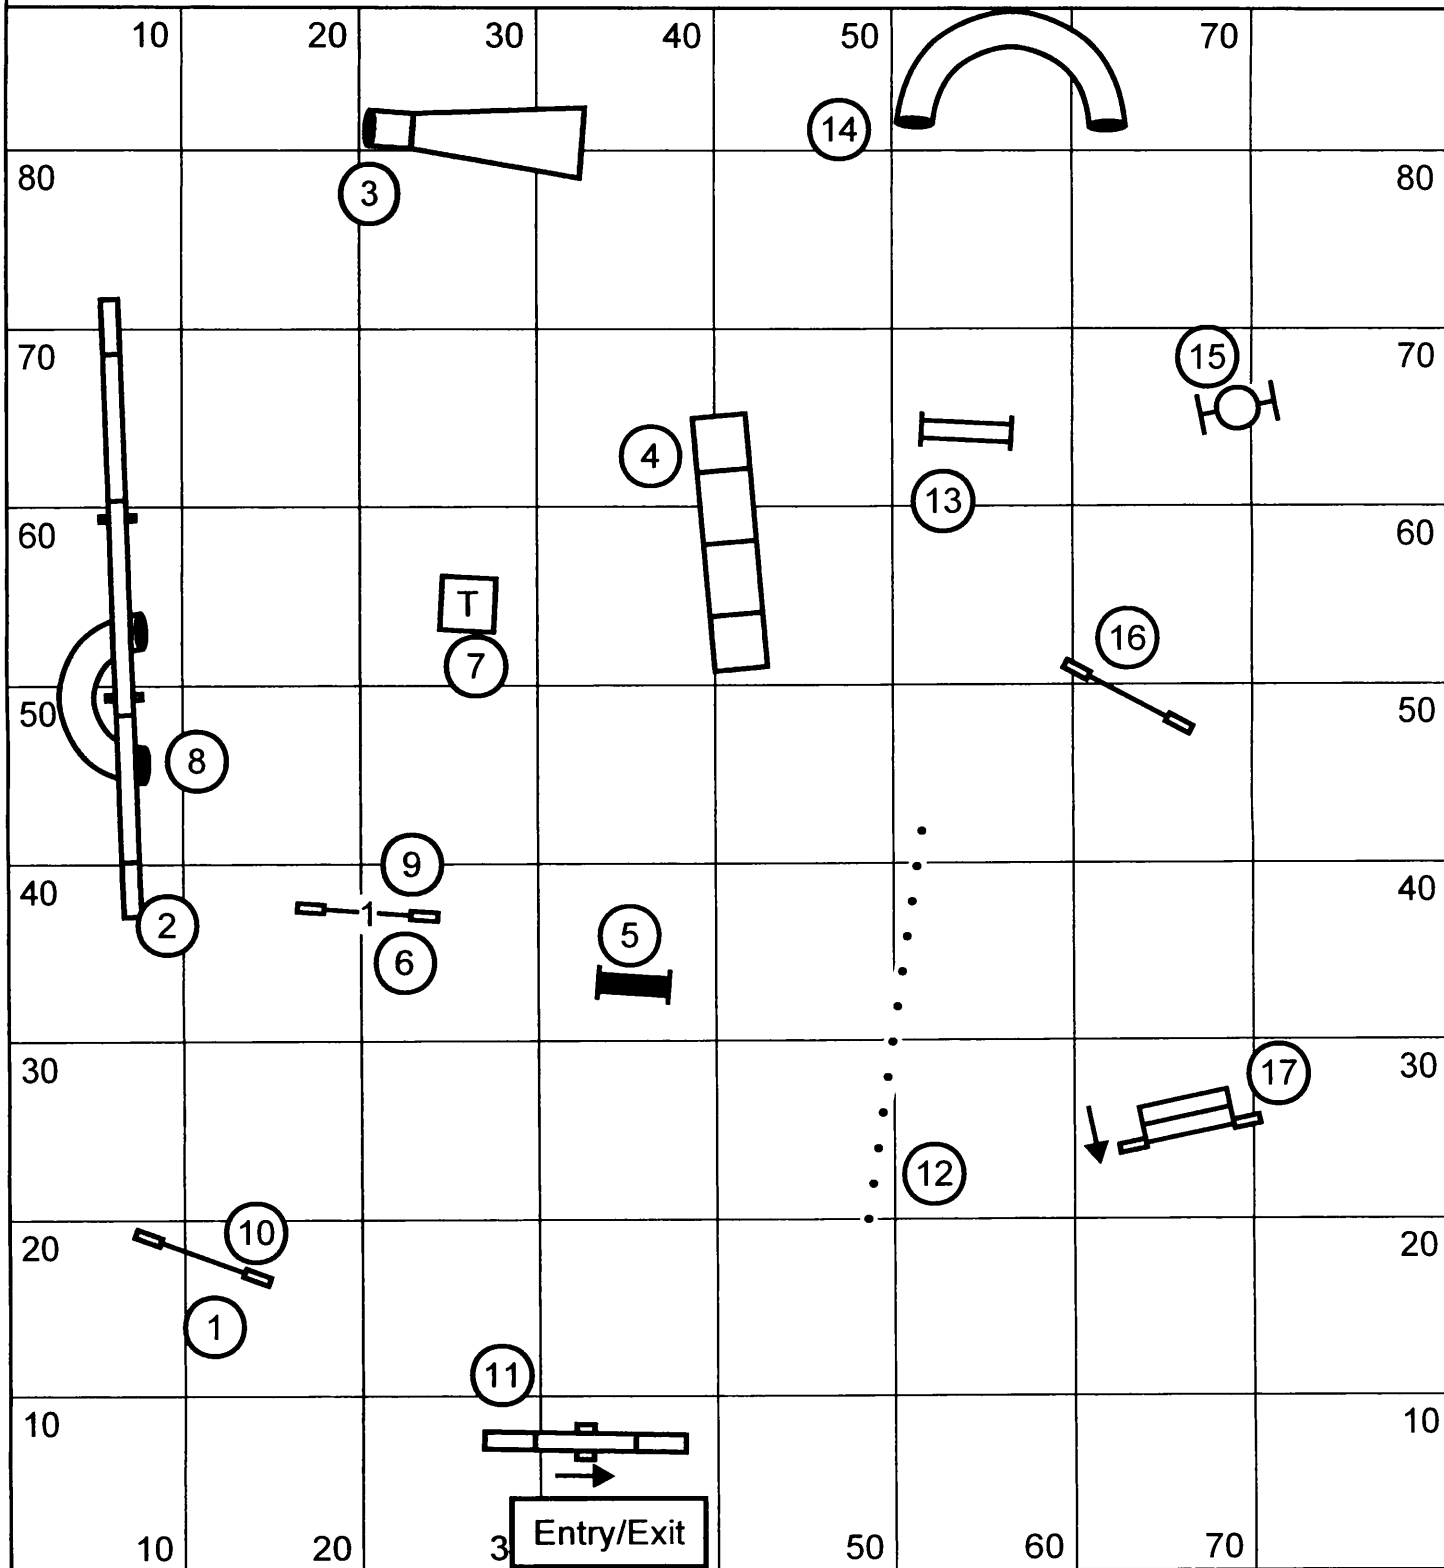

Smack Dab's Agility Club of Warrentville  
 Sunday, March 6, 2011  
 Novice Standard  
 Tom Slattery

Smack Dab's Agility Club of Warrenville  
 Sunday, March 6, 2011  
 Open Standard  
 Tom Slattery

Smack Dabs Agility Club of Warrenville  
 Ledges Horse Arena, Roscoe, IL  
 EXCELLENT STANDARD  
 Sunday, March 6, 2010  
 Rhonda Crane, judge

Open FAST  
 Tom Slattery

Smack Dab's Agility Club of Warrenville

Sunday, March 6, 2011

Excellent FAST

Tom Slattery

SEND IS 4-5-6 IN THAT ORDER