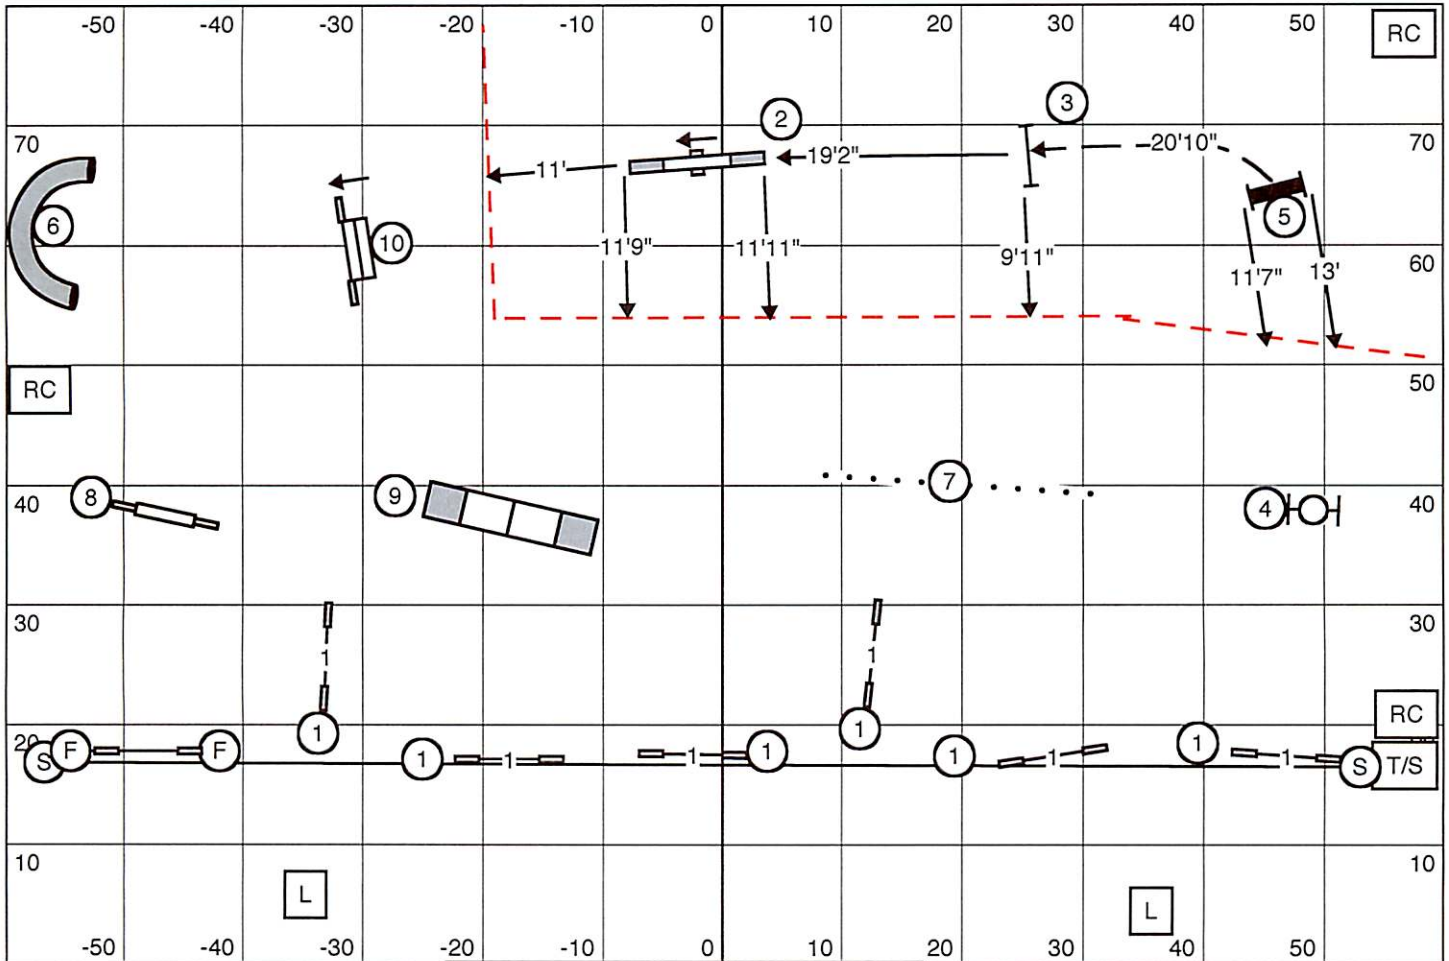

EXIT

EXIT

Smack Dab Agility Club of Warrenville
 Sunday May 30 2010 Excellent FAST
 85 X 120 Indoors on Padded Soccer Turf
 Judge Jack Cadalso

Double # 6
 Weaves #9 Tire #4
 Are Bi-Directional

Bonus 2 3 5

ENTER

Smack Dab Agility Club of Warrentville
 Sunday May 30 2010 Open FAST
 85 X 120 Indoors on Padded Soccer Turf
 Judge Jack Cadalso

Tunnel #6 Double # 8
 Weaves #7 Tire #4
 Are Bi-Directional

Bonus 5 3 2

EXIT

RC

ENTER

EXIT

The A-Frame is
Dually Pointed

RC

Smack Dab Agility Club of Warrenville
Sunday May 30 2010 Novice FAST
85 X 120 Indoors on Padded Soccer Turf
Judge Jack Cadalso

Tunnel #6 Double # 8
Weaves #7 Tire #4
Are Bi-Directional