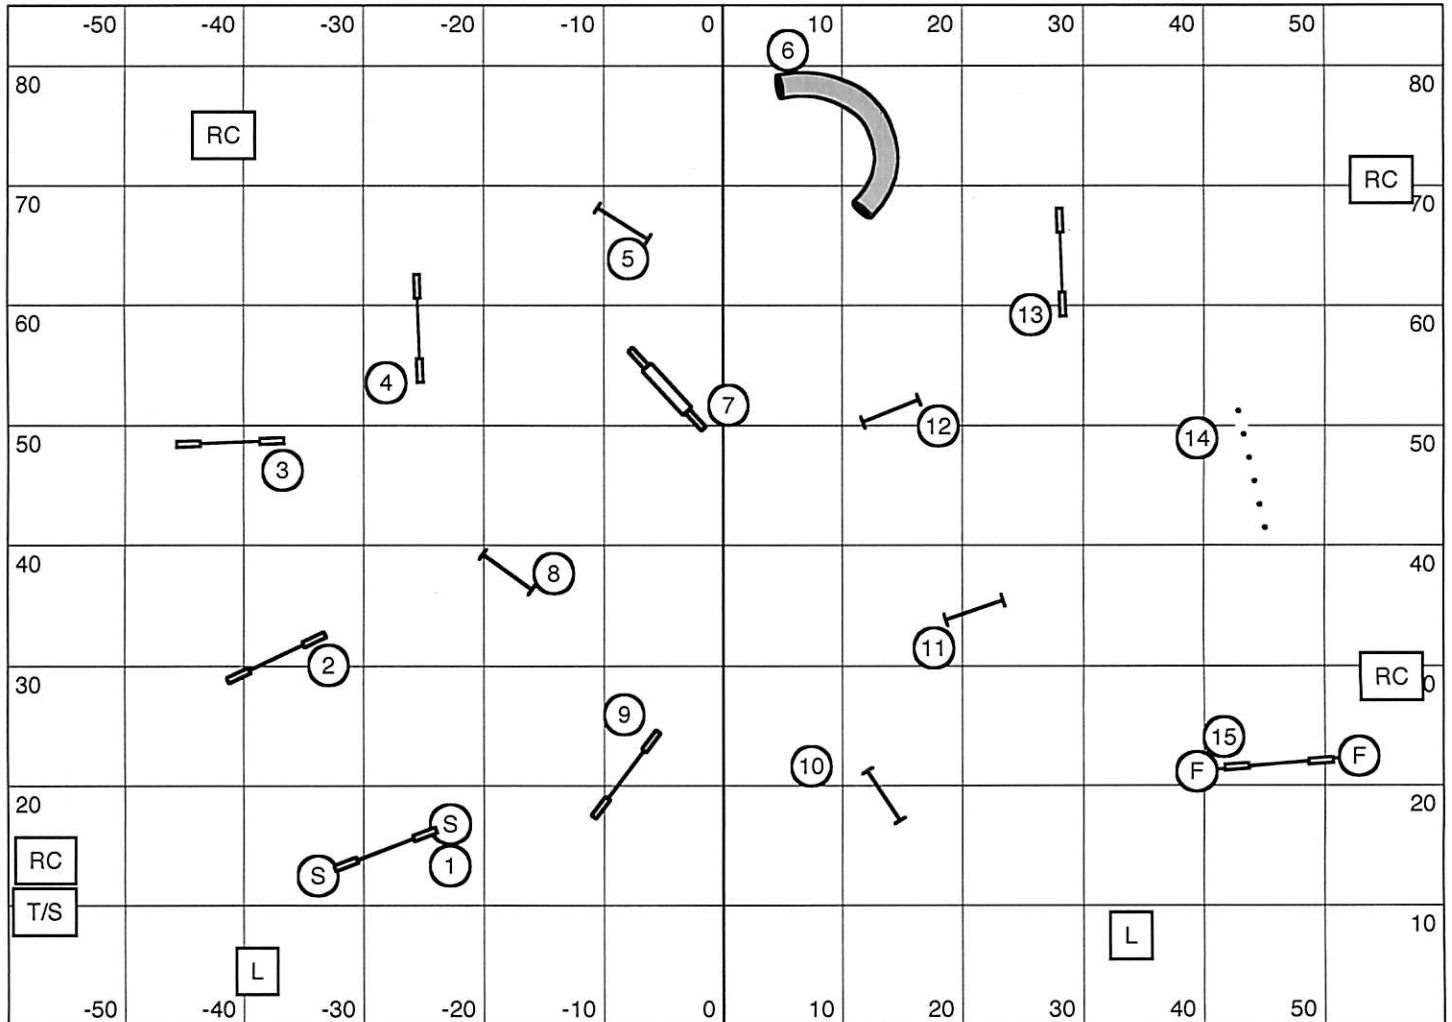

Excellent Standard Smack Dab Agility Club of Warrenville, IL Sunday, May 30, 2010
 Kim Crenshaw Barrington, IL 85x120 Indoors on soccer turf

Smack Dabs Agility Club of IL
Agility Trial
Sunday, May 30, 2010
Excellent JWW
Judge - Pamela 'Candy' Nettles

EXIT

Please enter when the dog in the ring is at # 18

ENTER

Smack Dabs Agility Club of IL
Agility Trial
Sunday, May 30, 2010
Open JWW
Judge - Pamela 'Candy' Nettles

EXIT

Please enter when the dog in the ring is at #16

ENTER

Enter

Next Dog in at # 11

Dogs must enter & Exit the Ring on Leash

Smack Dab Agility Club of Warrenville
 Sunday May 30 2010 Novice JWW
 85 X 120 Indoors on Padded Soccer Turf
 Judge Jack Cadalso

E-Timers

EXIT

EXIT

Smack Dab Agility Club of Warrenville
 Sunday May 30 2010 Excellent FAST
 85 X 120 Indoors on Padded Soccer Turf
 Judge Jack Cadalso

Double # 6
 Weaves #9 Tire #4
 Are Bi-Directional

Bonus 2 3 5