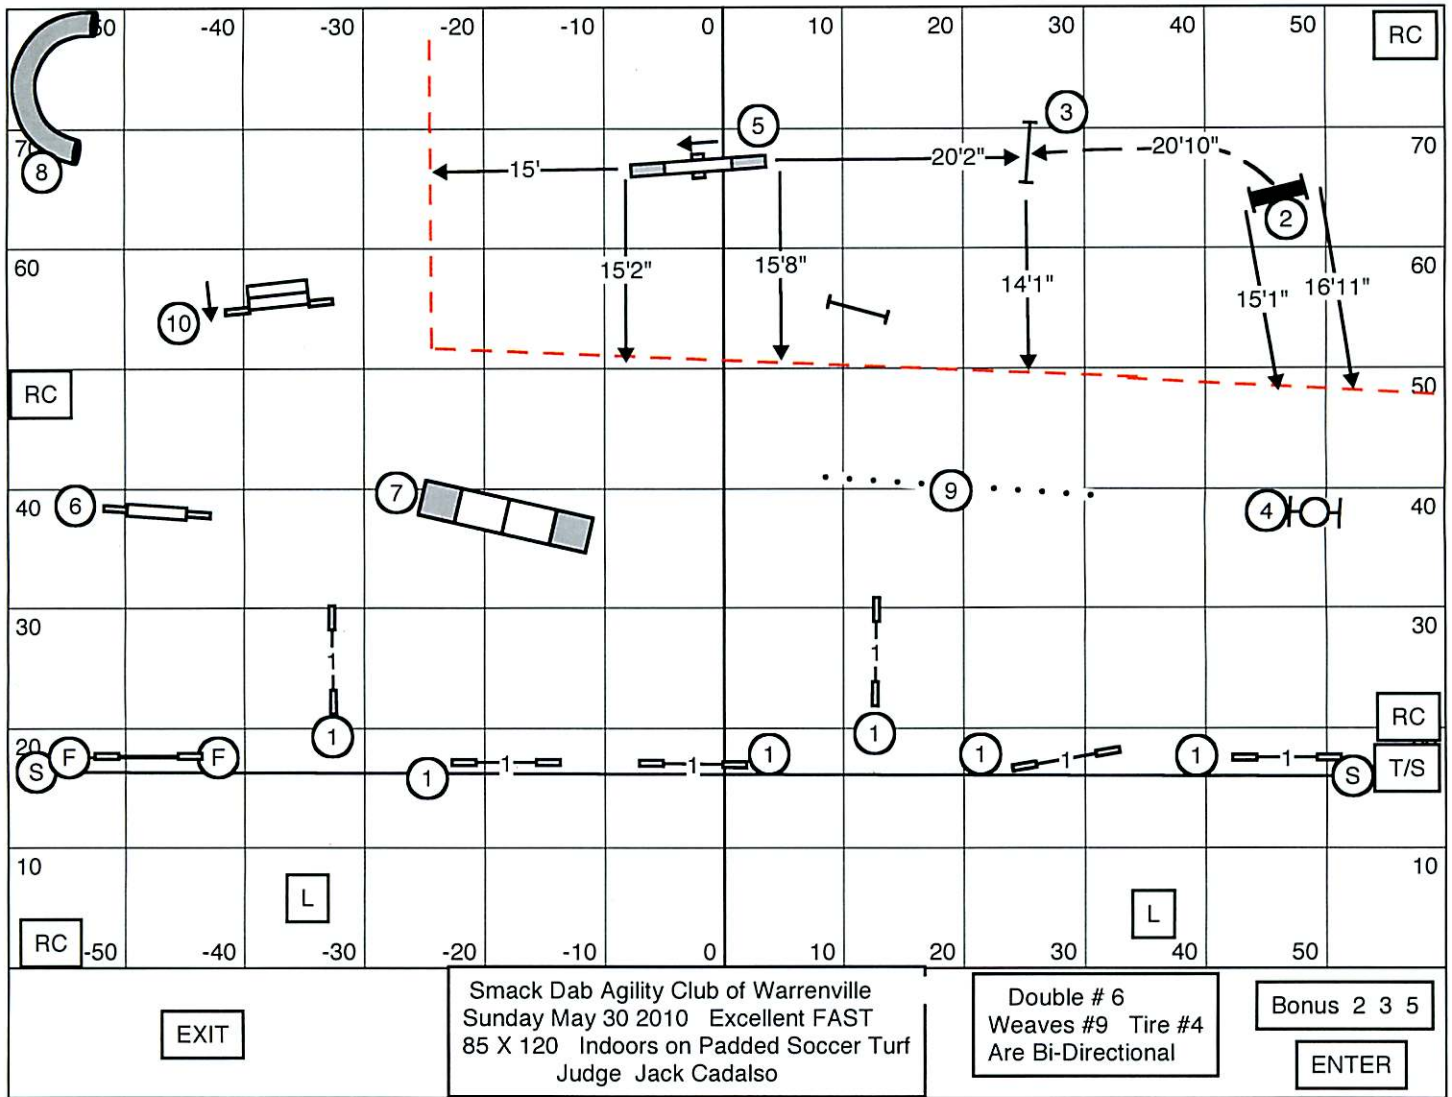

ENTER

Enter

Next Dog in at # 11

Dogs must enter & Exit the Ring on Leash

Smack Dab Agility Club of Warrenville
 Sunday May 30 2010 Novice JWW
 85 X 120 Indoors on Padded Soccer Turf
 Judge Jack Cadalso

E-Timers

EXIT

EXIT

Smack Dab Agility Club of Warrenville
 Sunday May 30 2010 Excellent FAST
 85 X 120 Indoors on Padded Soccer Turf
 Judge Jack Cadalso

Double # 6
 Weaves #9 Tire #4
 Are Bi-Directional

Bonus 2 3 5

ENTER

Smack Dab Agility Club of Warrentville
 Sunday May 30 2010 Open FAST
 85 X 120 Indoors on Padded Soccer Turf
 Judge Jack Cadalso

Tunnel #6 Double # 8
 Weaves #7 Tire #4
 Are Bi-Directional

Bonus 5 3 2

EXIT

RC

ENTER

EXIT

The A-Frame is
Dually Pointed

RC

Smack Dab Agility Club of Warrenville
Sunday May 30 2010 Novice FAST
85 X 120 Indoors on Padded Soccer Turf
Judge Jack Cadalso

Tunnel #6 Double # 8
Weaves #7 Tire #4
Are Bi-Directional