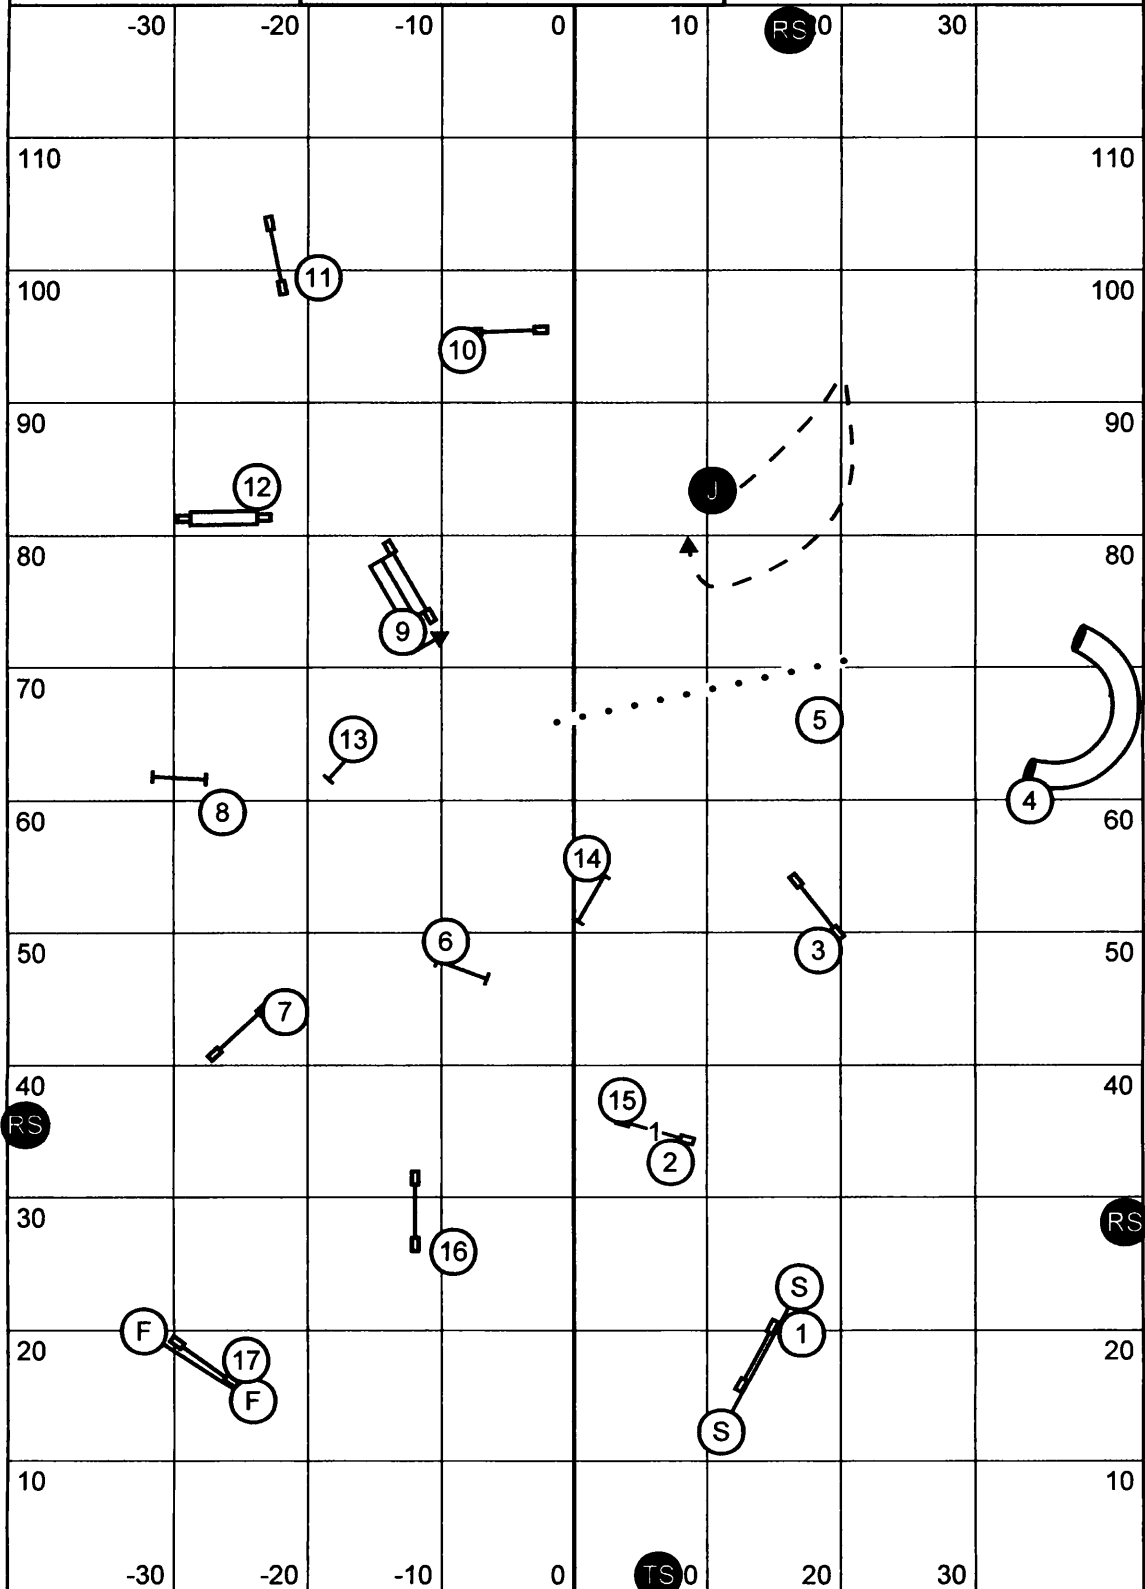

Excellent Standard Smack Dab Agility Club of Warrenville, IL Sunday, May 30, 2010
 Kim Crenshaw Barrington, IL 85x120 Indoors on soccer turf

Smack Dabs Agility Club of IL
Agility Trial
Sunday, May 30, 2010
Excellent JWW
Judge - Pamela 'Candy' Nettles

EXIT

Please enter when the dog in the ring is at # 18

ENTER

Smack Dabs Agility Club of IL
Agility Trial
Sunday, May 30, 2010
Open JWW
Judge - Pamela 'Candy' Nettles

EXIT

Please enter when the dog in the ring is at #16

ENTER

Enter

Next Dog in at # 11

Dogs must enter & Exit the Ring on Leash

Smack Dab Agility Club of Warrenville
 Sunday May 30 2010 Novice JWW
 85 X 120 Indoors on Padded Soccer Turf
 Judge Jack Cadalso

E-Timers

EXIT

EXIT

Smack Dab Agility Club of Warrenville
 Sunday May 30 2010 Excellent FAST
 85 X 120 Indoors on Padded Soccer Turf
 Judge Jack Cadalso

Double # 6
 Weaves #9 Tire #4
 Are Bi-Directional

Bonus 2 3 5