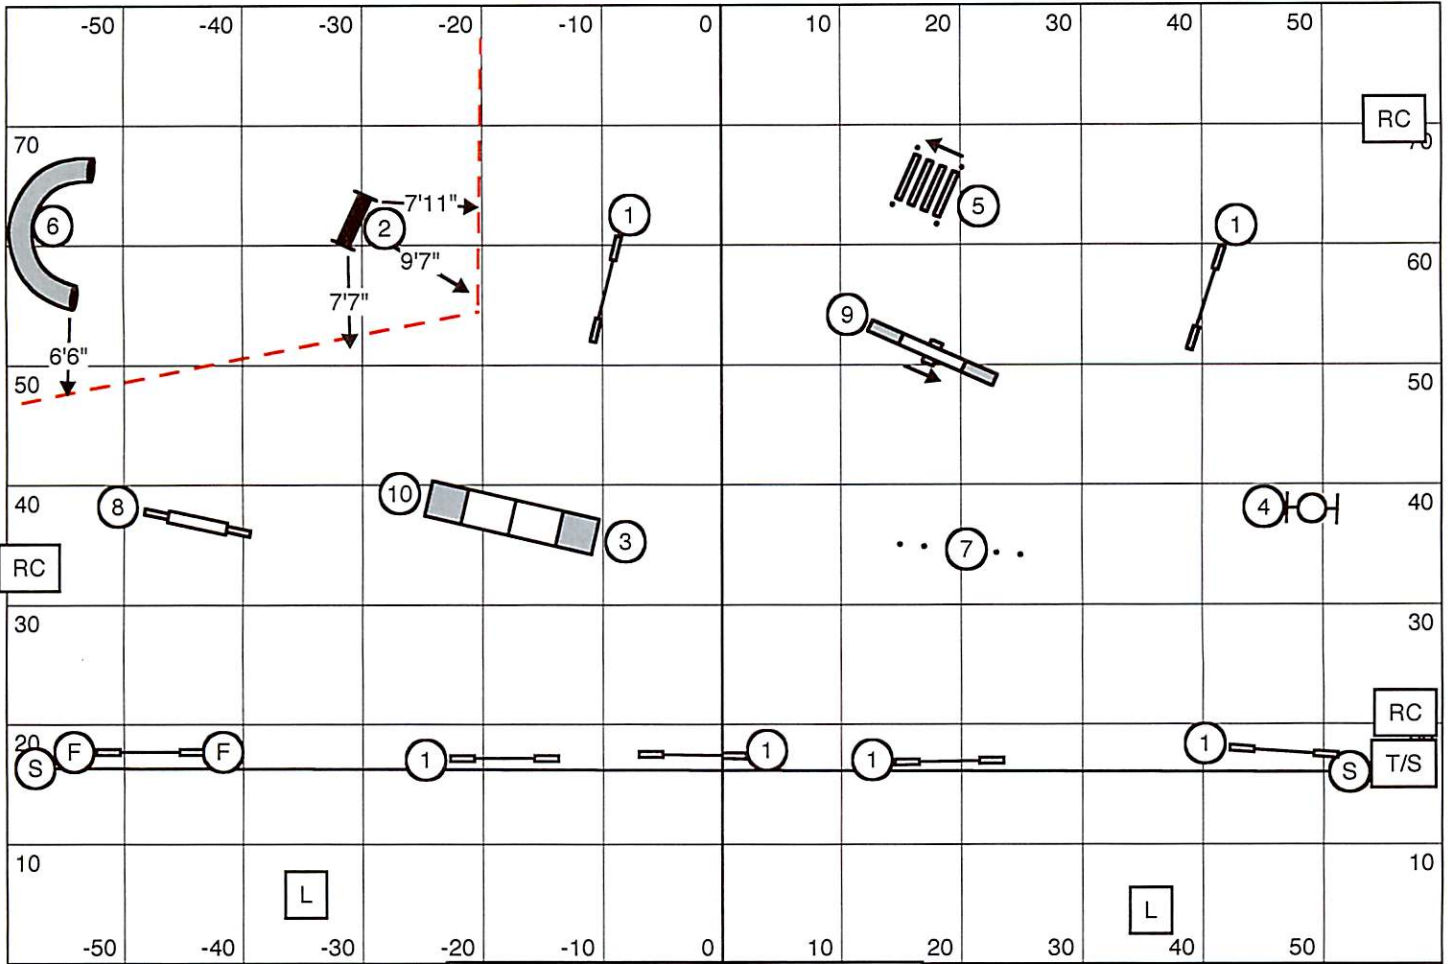

ENTER

Smack Dab Agility Club of Warrentville
 Sunday May 30 2010 Open FAST
 85 X 120 Indoors on Padded Soccer Turf
 Judge Jack Cadalso

Tunnel #6 Double # 8
 Weaves #7 Tire #4
 Are Bi-Directional

Bonus 5 3 2

EXIT

RC

ENTER

EXIT

The A-Frame is
Dually Pointed

RC

Smack Dab Agility Club of Warrenville
Sunday May 30 2010 Novice FAST
85 X 120 Indoors on Padded Soccer Turf
Judge Jack Cadalso

Tunnel #6 Double # 8
Weaves #7 Tire #4
Are Bi-Directional