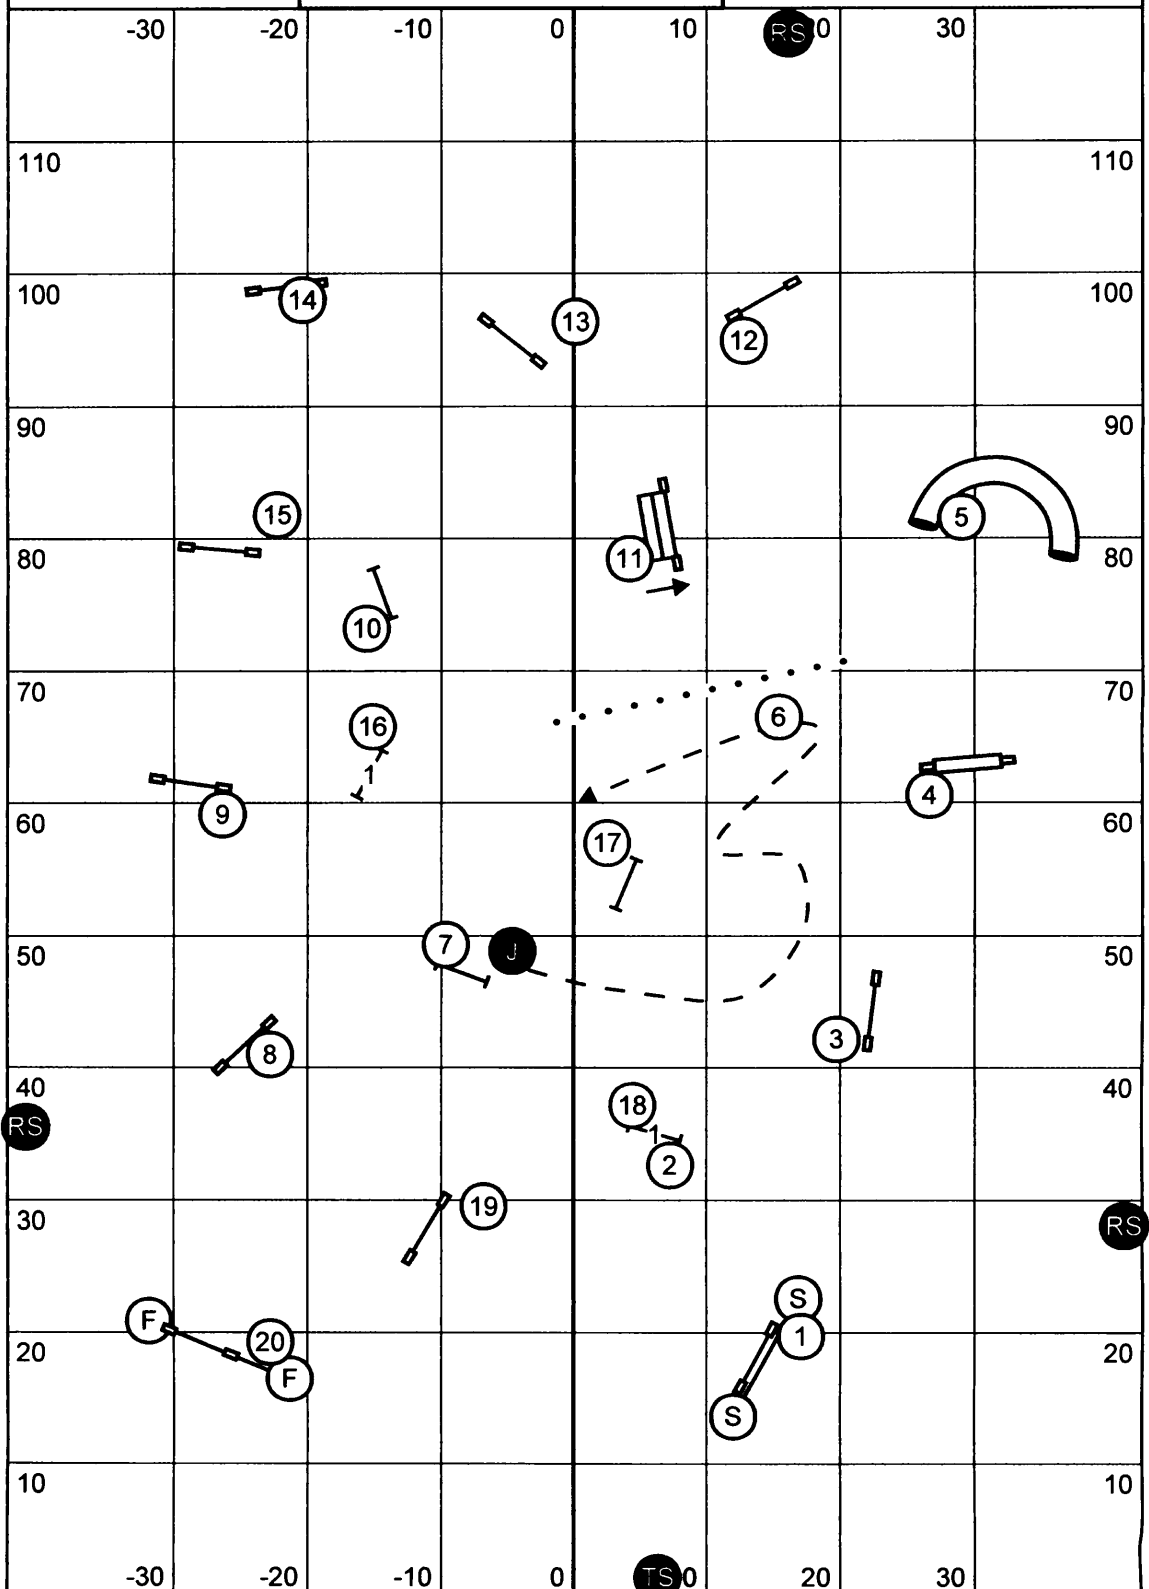

Excellent Standard Smack Dab Agility Club of Warrenville, IL Sunday, May 30, 2010
 Kim Crenshaw Barrington, IL 85x120 Indoors on soccer turf

Smack Dabs Agility Club of IL
Agility Trial
Sunday, May 30, 2010
Excellent JWW
Judge - Pamela 'Candy' Nettles

EXIT

Please enter when the dog in the ring is at # 18

ENTER

Smack Dabs Agility Club of IL
Agility Trial
Sunday, May 30, 2010
Open JWW
Judge - Pamela 'Candy' Nettles

EXIT

Please enter when the dog in the ring is at #16

ENTER

Enter

Next Dog in at # 11

Dogs must enter & Exit the Ring on Leash

Smack Dab Agility Club of Warrenville
 Sunday May 30 2010 Novice JWW
 85 X 120 Indoors on Padded Soccer Turf
 Judge Jack Cadalso

E-Timers

EXIT

EXIT

Smack Dab Agility Club of Warrenville
 Sunday May 30 2010 Excellent FAST
 85 X 120 Indoors on Padded Soccer Turf
 Judge Jack Cadalso

Double # 6
 Weaves #9 Tire #4
 Are Bi-Directional

Bonus 2 3 5