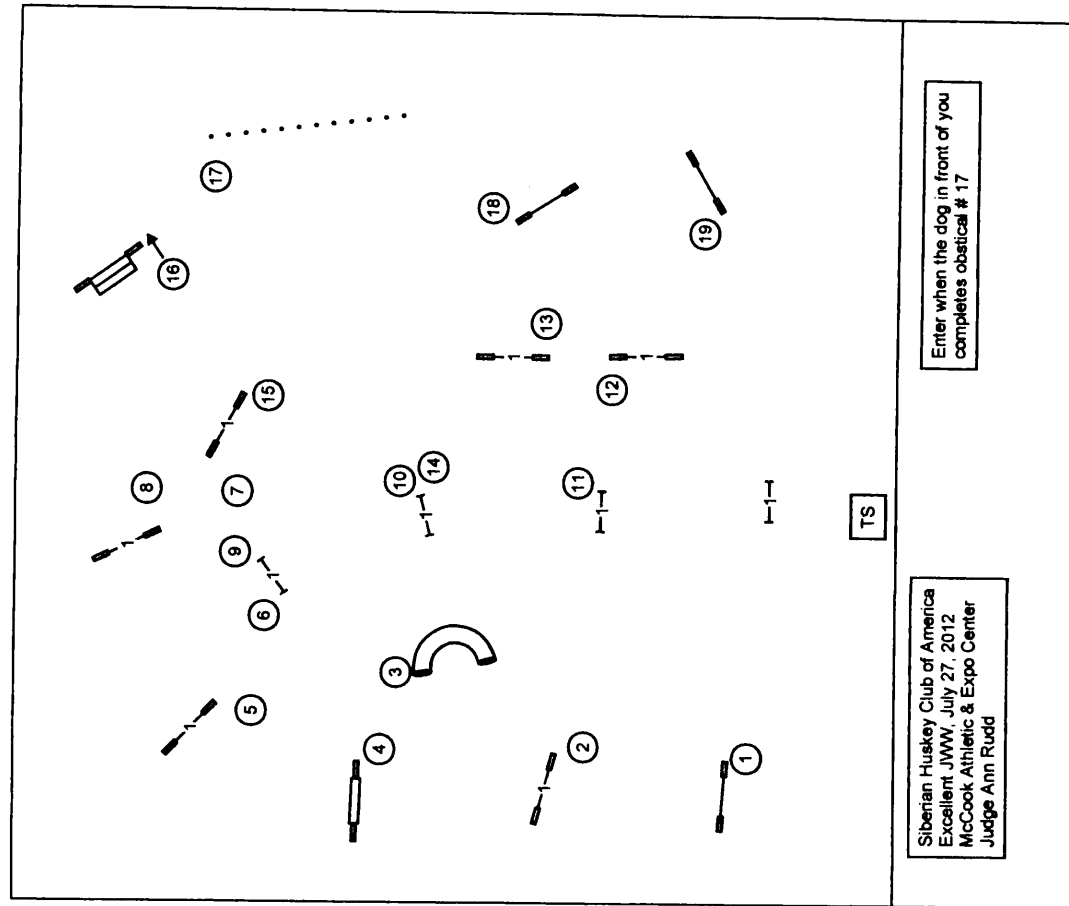

Siberian Huskey Club of America
Excellent JWW, July 27, 2012
McCook Athletic & Expo Center
Judge Ann Rudd

Enter when the dog in front of you
completes obstacle # 17

TS