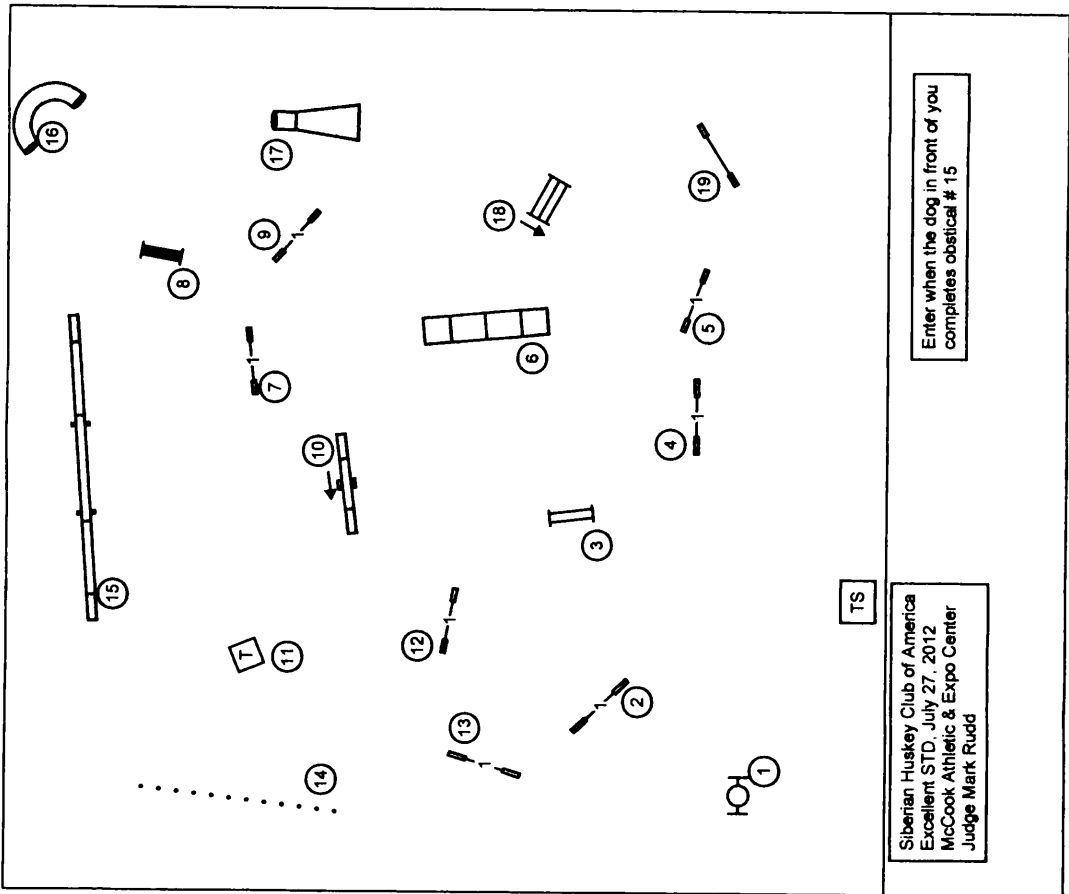

Siberian Huskey Club of America
 T2B, July 27, 2012
 McCook Athletic & Expo Center
 Judge Mark Rudd

Enter when the dog in front of you
 completes obstical #13

Siberian Huskey Club of America
 Open FAST, July 27, 2012
 McCook Athletic & Expo Center
 Judge Ann Rudd

Bonus is 3, 7, 5 for 35 pts

Siberian Huskey Club of America
 Novice FAST, July 27, 2012
 McCook Athletic & Expo Center
 Judge Ann Rudd

Bonus is 7, 5 for 32 pts

Siberian Huskey Club of America
 Excellent STD, July 27, 2012
 McCook Athletic & Expo Center
 Judge Mark Rudd