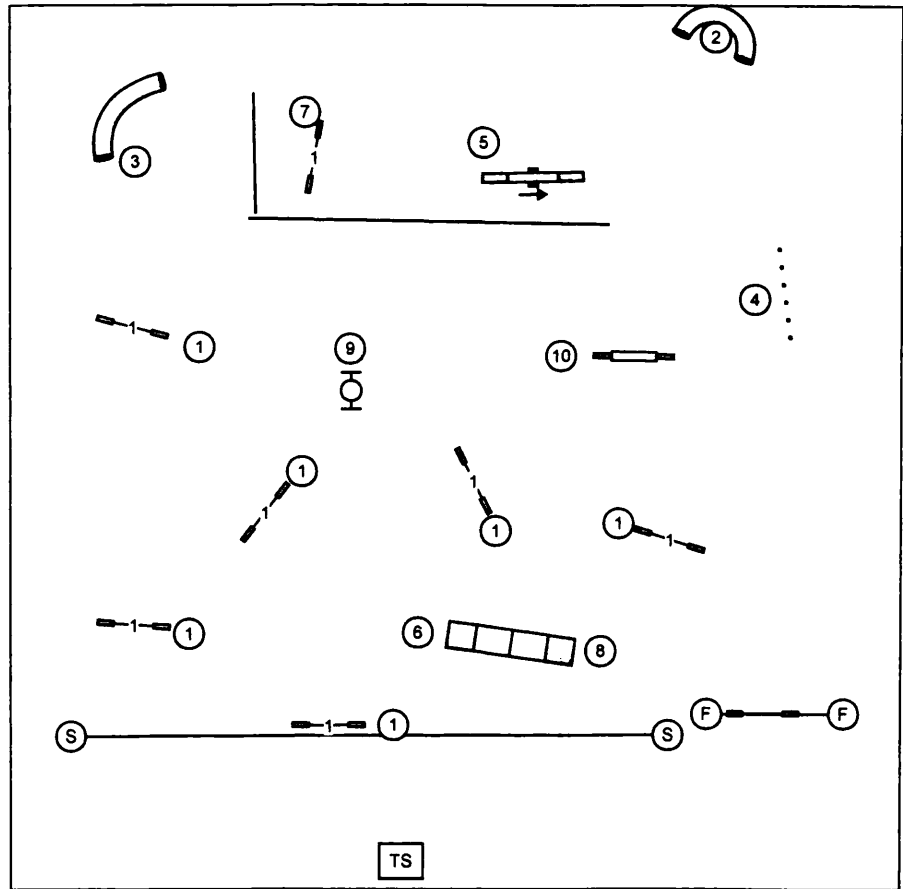

Siberian Huskey Club of America
 T2B, July 27, 2012
 McCook Athletic & Expo Center
 Judge Mark Rudd

Enter when the dog in front of you
 completes obstical #13

Siberian Huskey Club of America
 Open FAST, July 27, 2012
 McCook Athletic & Expo Center
 Judge Ann Rudd

Bonus is 3, 7, 5 for 35 pts

Siberian Huskey Club of America
 Novice FAST, July 27, 2012
 McCook Athletic & Expo Center
 Judge Ann Rudd

Bonus is 7, 5 for 32 pts

Siberian Huskey Club of America
 Excellent STD, July 27, 2012
 McCook Athletic & Expo Center
 Judge Mark Rudd