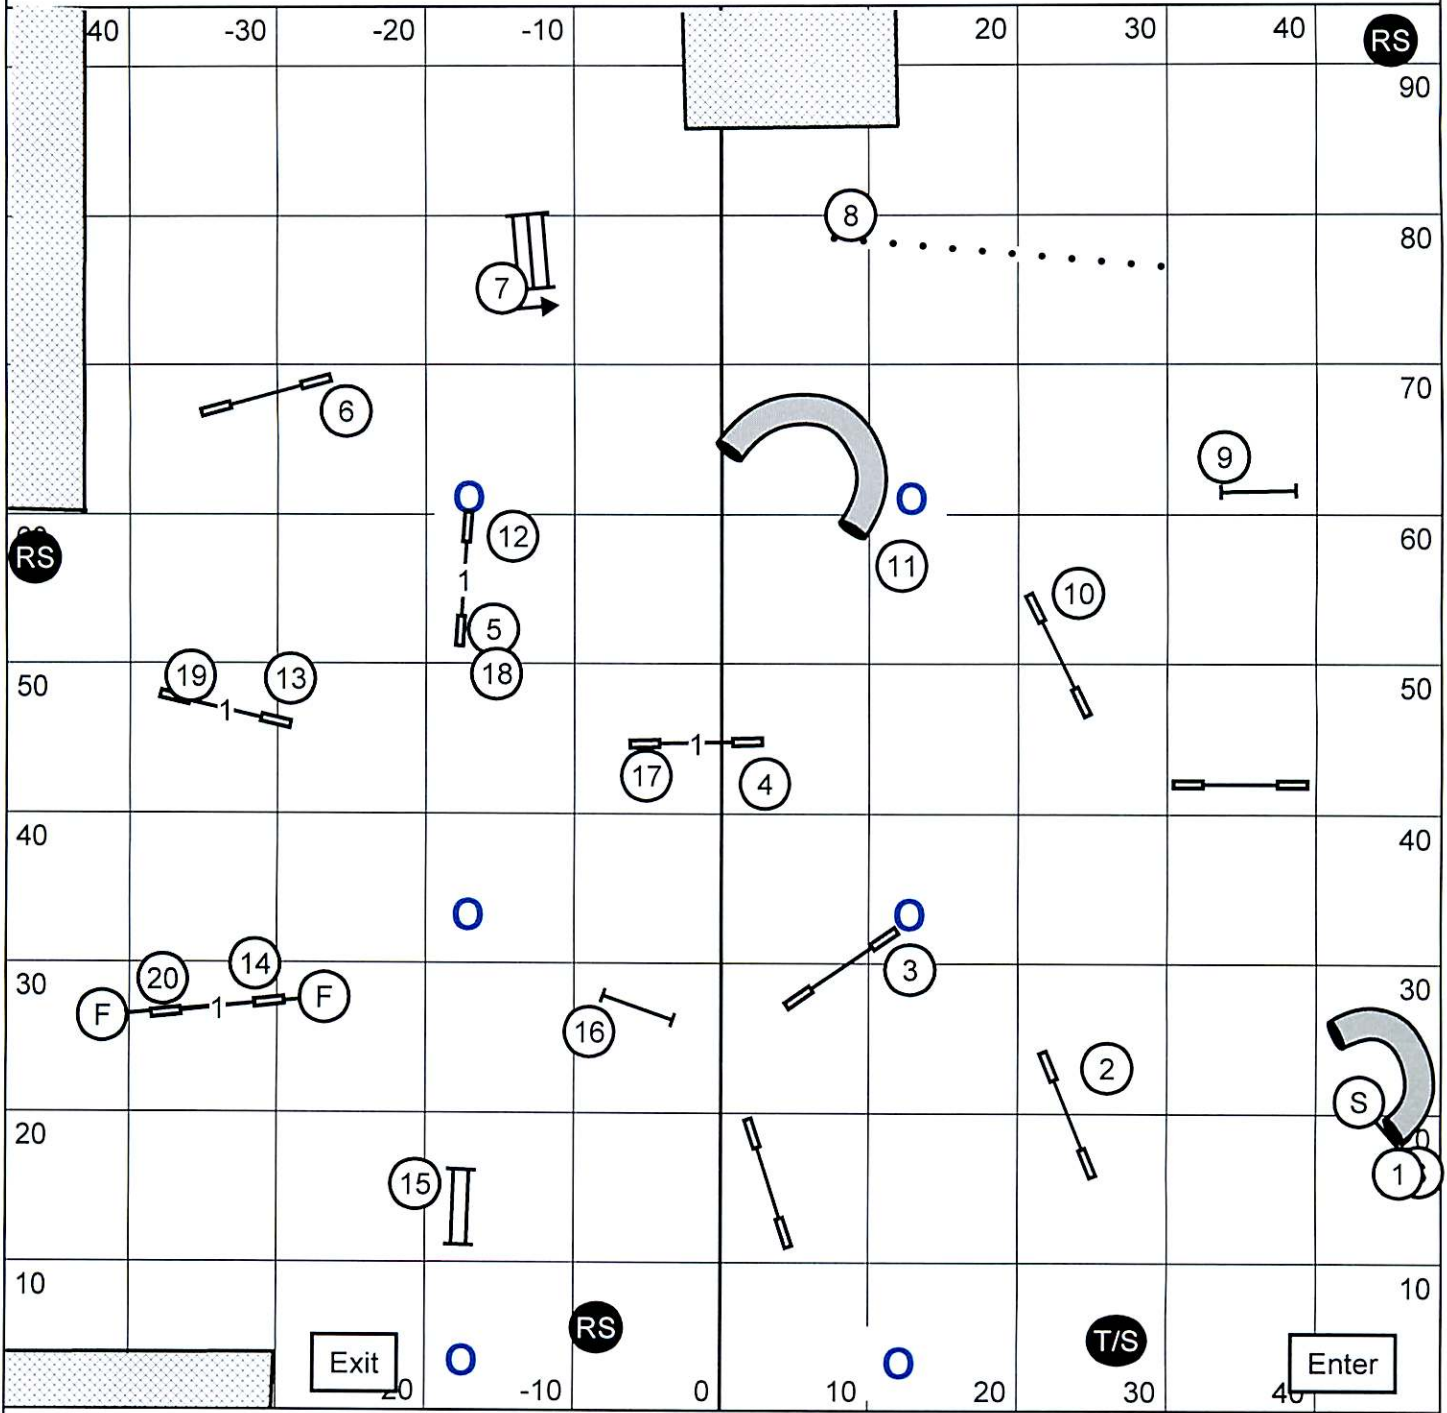

Agility Ability Club of IL
OPEN JWW

Chicago Ridge, IL

Saturday, April 28, 2012
Judge: Laura A. English

Please enter when the dog prior to you is at #15.

Agility Ability Club of IL
EXCELLENT JWW

Chicago Ridge, IL

Saturday, April 28, 2012
Judge: Laura A. English

Please enter when the dog prior to you is at #16.