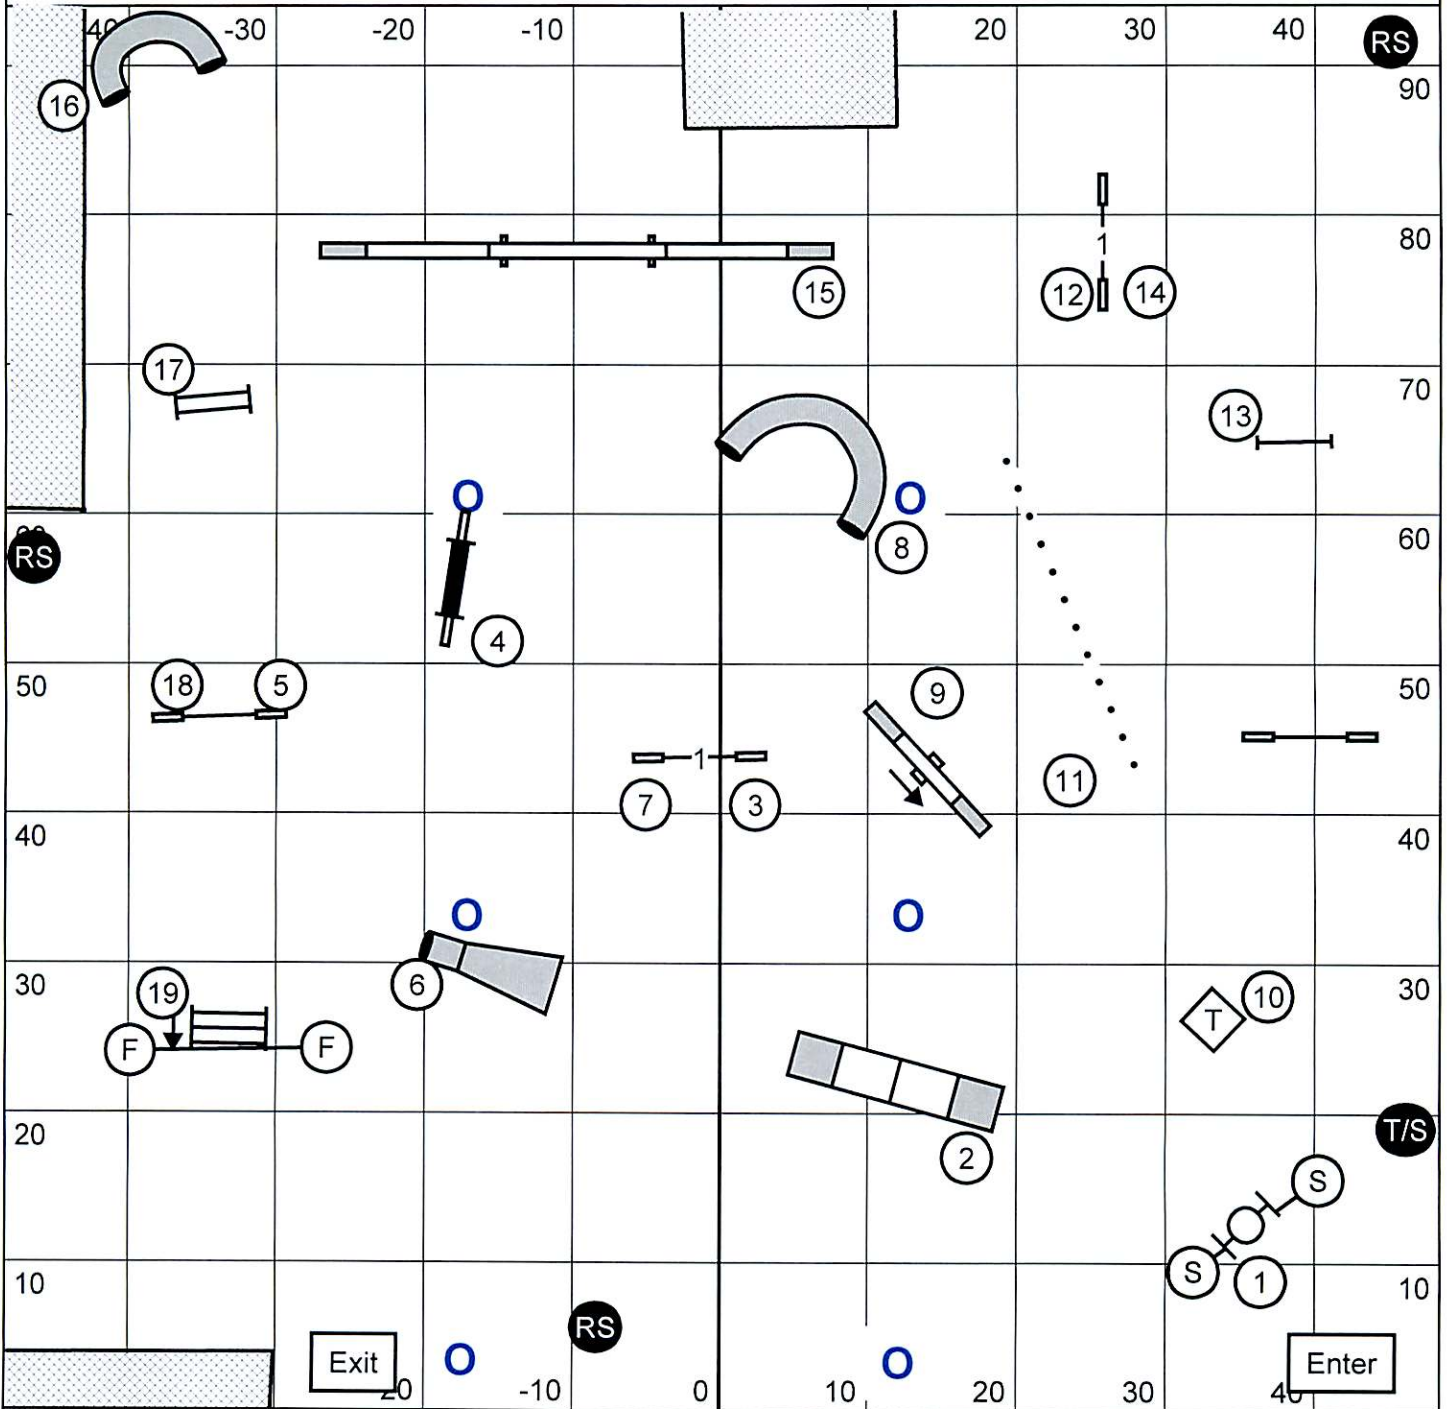

Chicago Ridge, IL

Saturday, April 28, 2012
Judge: Laura A. English

Please enter when the dog prior to you is at #12 dogwalk.

Agility Ability Club of IL
EXCELLENT STANDARD

Chicago Ridge, IL

Saturday, April 28, 2012
Judge: Laura A. English

Please enter when the dog prior to you is at #15 dogwalk.

Agility Ability Club of IL
NOVICE JWW

Chicago Ridge, IL

Saturday, April 28, 2012
Judge: Laura A. English

Please enter when the dog prior to you is at #11.

Saturday, April 28, 2012
Judge: Laura A. English

Please enter when the dog prior to you is at #16.