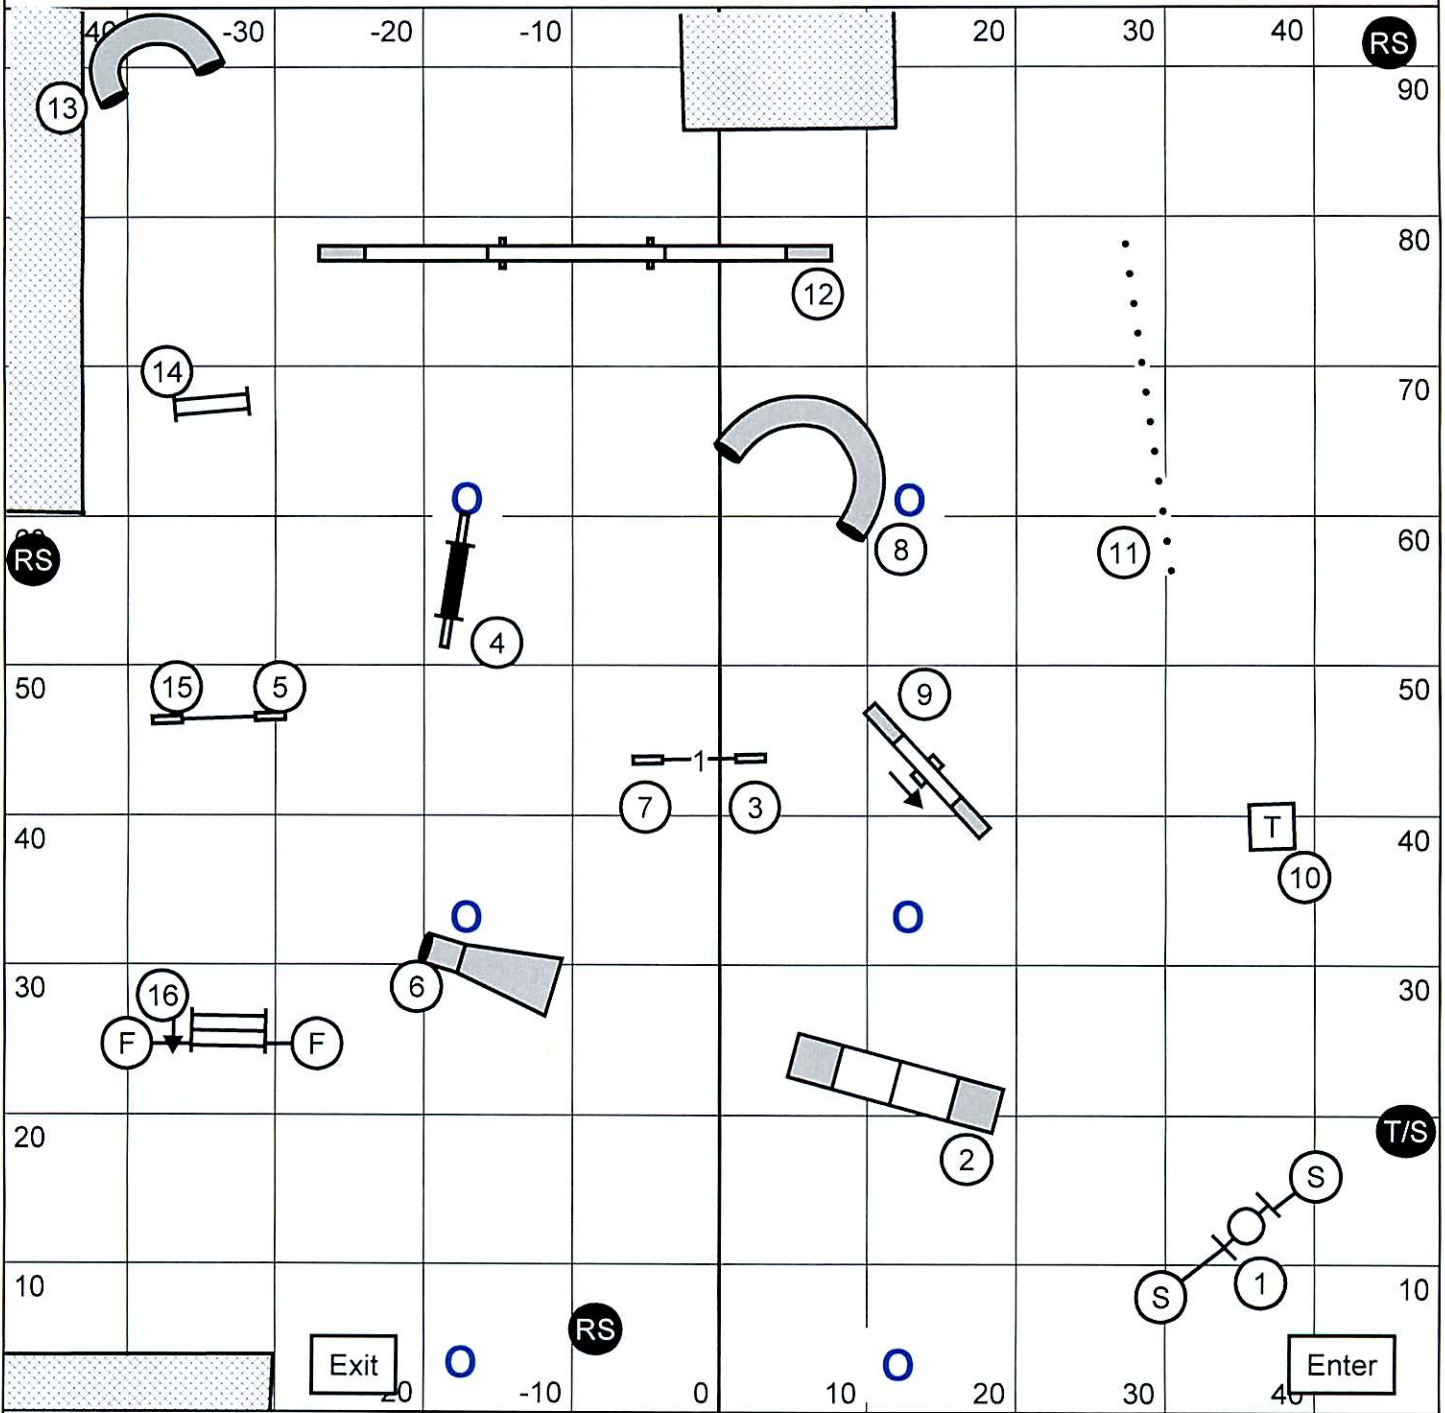

Agility Ability Club of IL
NOVICE STANDARD

Chicago Ridge, IL

Saturday, April 28, 2012
Judge: Laura A. English

Please enter when the dog prior to you is at #10 dogwalk.

Agility Ability Club of IL
OPEN STANDARD

Chicago Ridge, IL

Saturday, April 28, 2012
Judge: Laura A. English

Please enter when the dog prior to you is at #12 dogwalk.

Agility Ability Club of IL
EXCELLENT STANDARD

Chicago Ridge, IL

Saturday, April 28, 2012
Judge: Laura A. English

Please enter when the dog prior to you is at #15 dogwalk.

Agility Ability Club of IL
NOVICE JWW

Chicago Ridge, IL

Saturday, April 28, 2012
Judge: Laura A. English

Please enter when the dog prior to you is at #11.

Saturday, April 28, 2012
Judge: Laura A. English

Please enter when the dog prior to you is at #16.