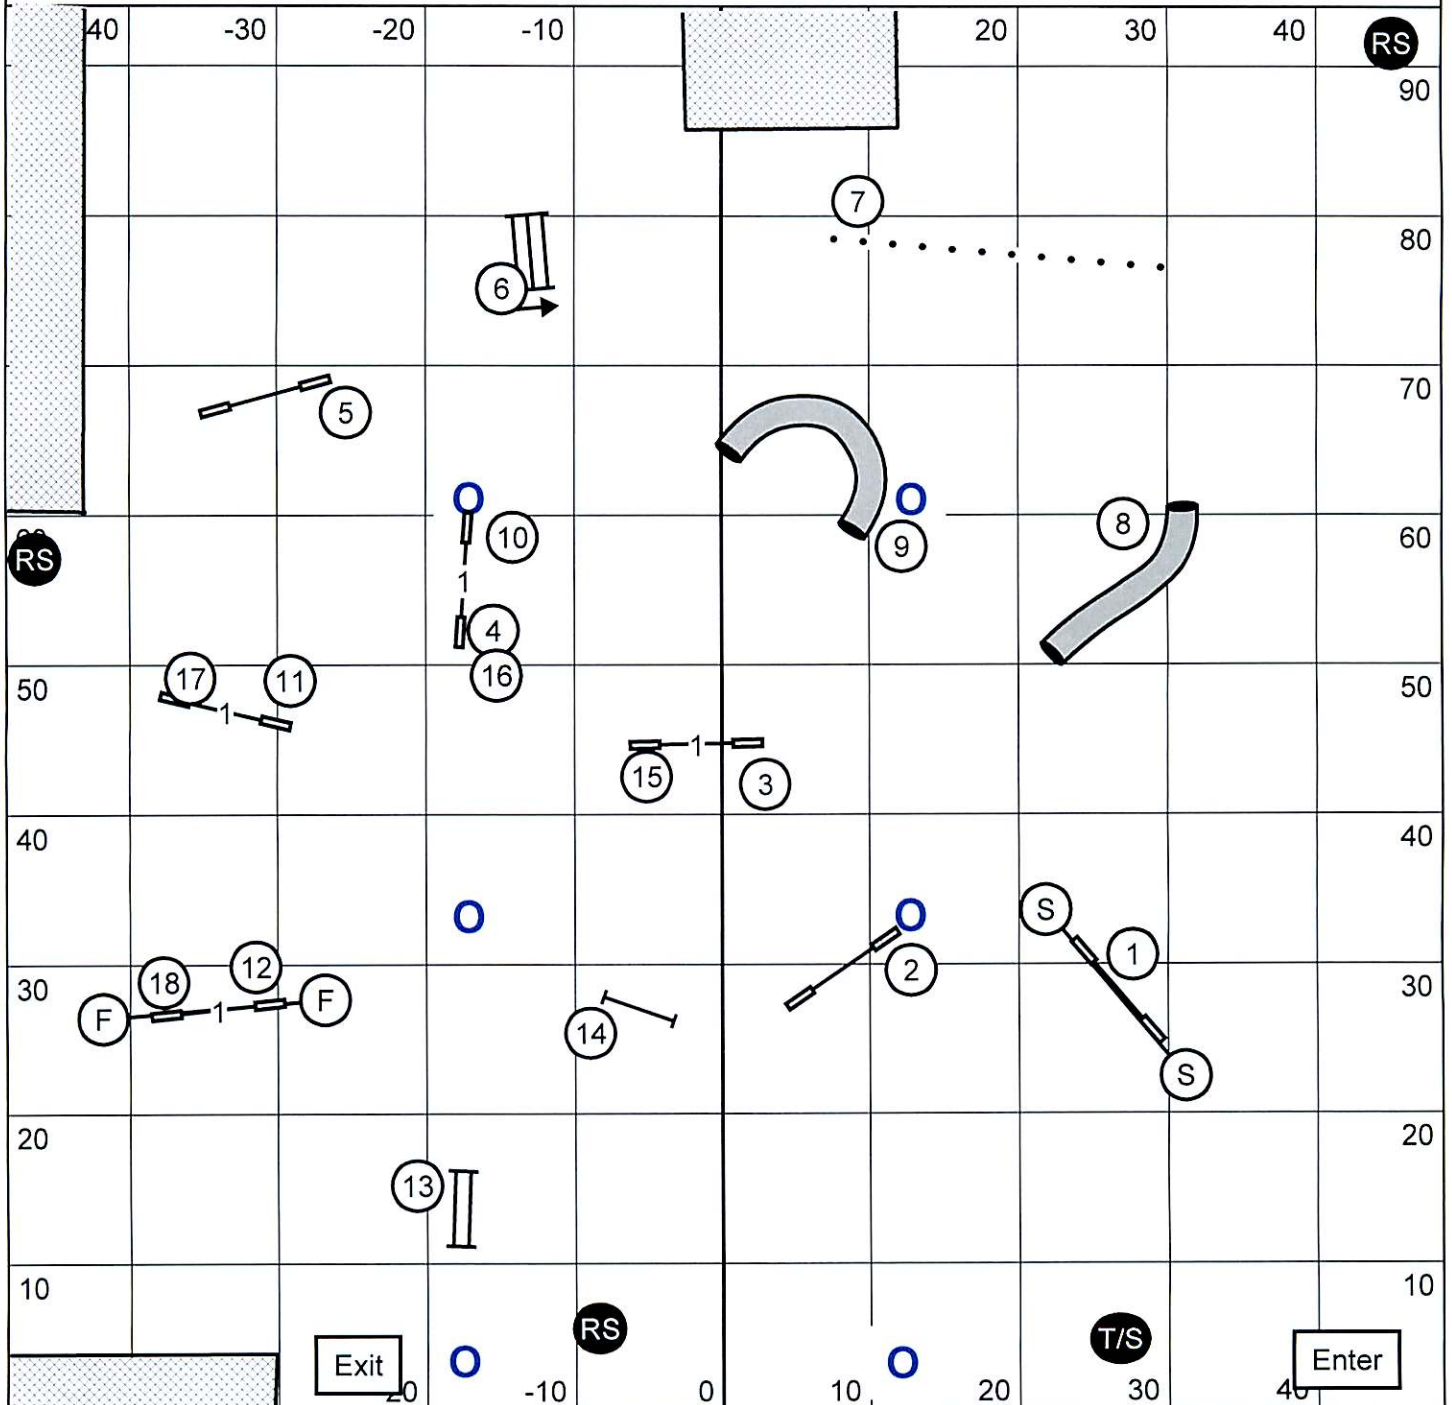

Agility Ability Club of IL
OPEN JWW

Chicago Ridge, IL

Saturday, April 28, 2012
Judge: Laura A. English

Please enter when the dog prior to you is at #15.