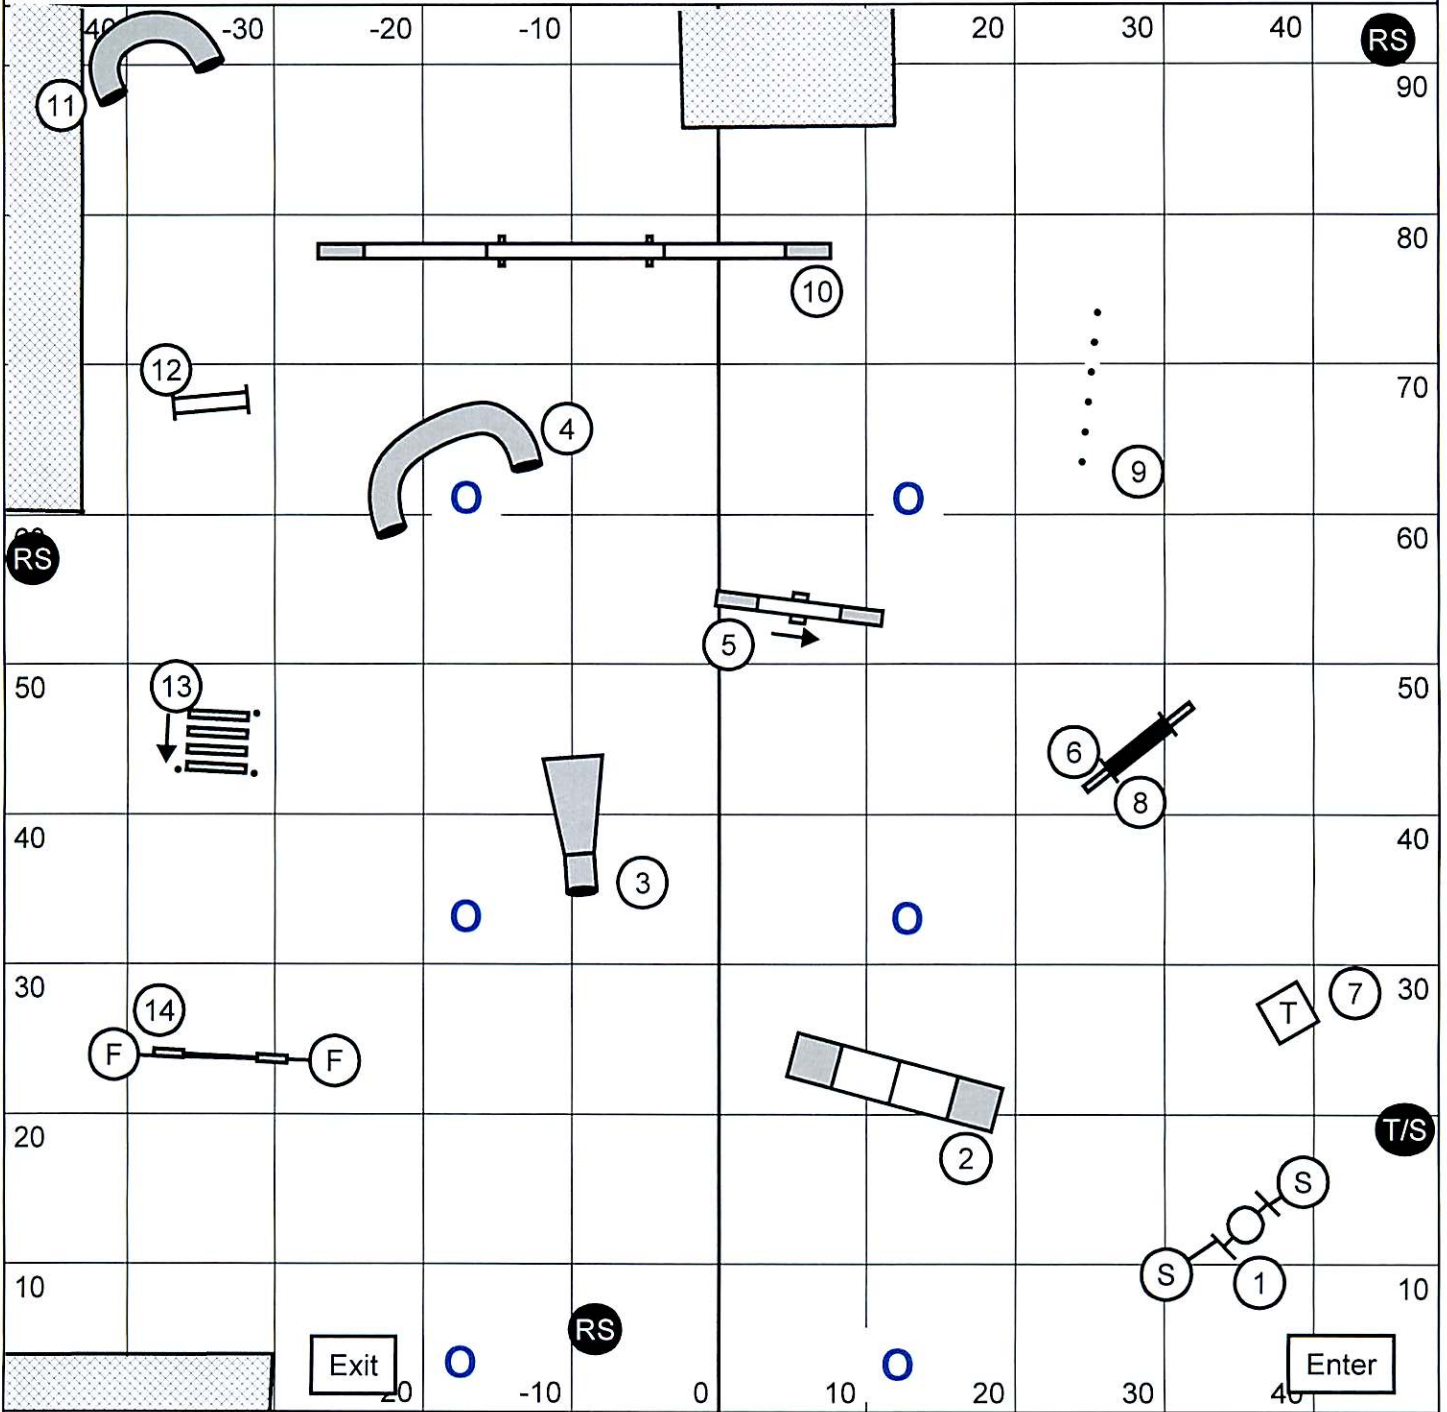

Agility Ability Club of IL
NOVICE STANDARD

Chicago Ridge, IL

Saturday, April 28, 2012
Judge: Laura A. English

Please enter when the dog prior to you is at #10 dogwalk.

Agility Ability Club of IL
OPEN STANDARD

Chicago Ridge, IL

Saturday, April 28, 2012
Judge: Laura A. English

Please enter when the dog prior to you is at #12 dogwalk.

Agility Ability Club of IL
EXCELLENT STANDARD

Chicago Ridge, IL

Saturday, April 28, 2012
Judge: Laura A. English

Please enter when the dog prior to you is at #15 dogwalk.

Agility Ability Club of IL
NOVICE JWW

Chicago Ridge, IL

Saturday, April 28, 2012
Judge: Laura A. English

Please enter when the dog prior to you is at #11.

Saturday, April 28, 2012
Judge: Laura A. English

Please enter when the dog prior to you is at #16.