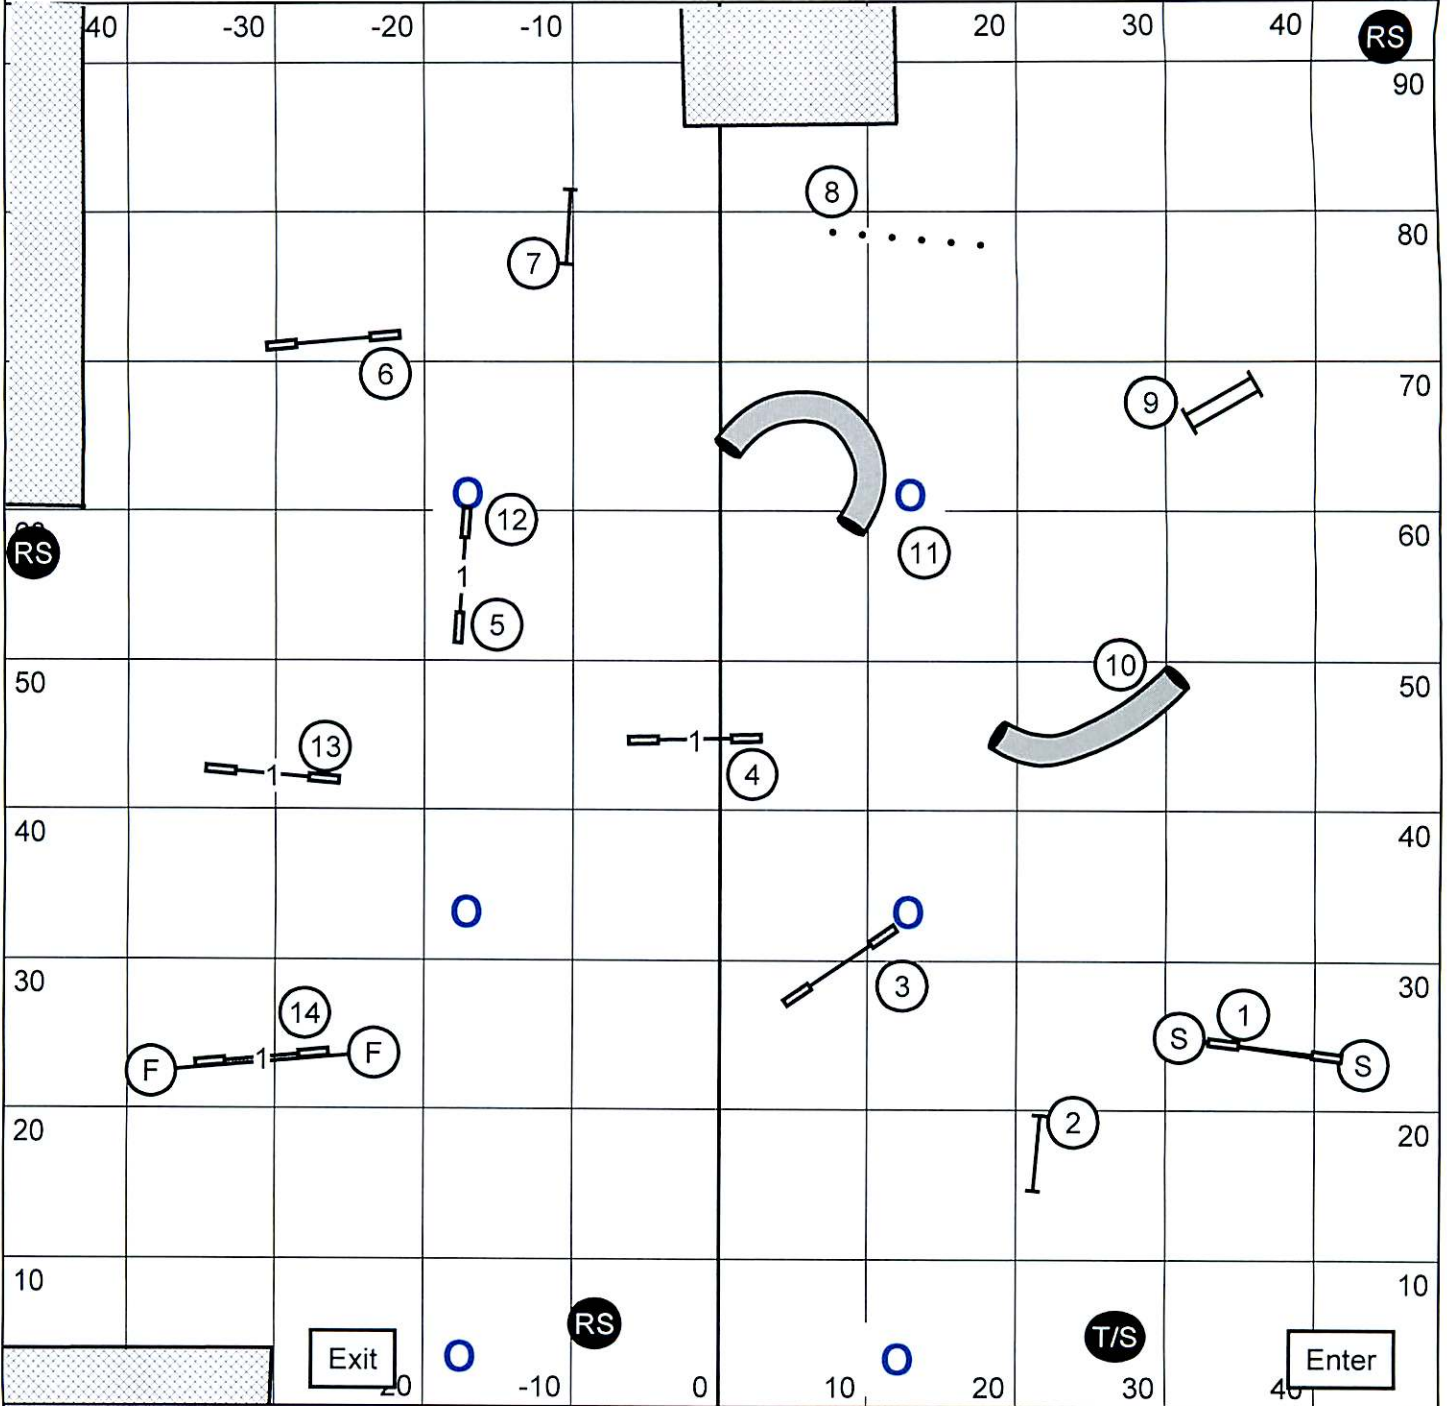

Chicago Ridge, IL

Saturday, April 28, 2012
Judge: Laura A. English

Please enter when the dog prior to you is at #12 dogwalk.

Agility Ability Club of IL
EXCELLENT STANDARD

Chicago Ridge, IL

Saturday, April 28, 2012
Judge: Laura A. English

Please enter when the dog prior to you is at #15 dogwalk.

Agility Ability Club of IL
NOVICE JWW

Chicago Ridge, IL

Saturday, April 28, 2012
Judge: Laura A. English

Please enter when the dog prior to you is at #11.

Saturday, April 28, 2012
Judge: Laura A. English

Please enter when the dog prior to you is at #16.